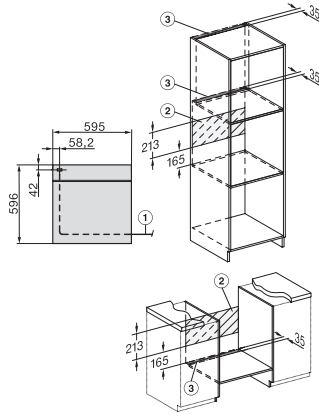

H 7464 BP

Stekeovn

i perfekt kombinerbar design med steketermometer og LED-belysning.

installation H7000 XL, installation drawing

side view H7000 XL, installation drawings

built-in H7000 XL, installation drawing