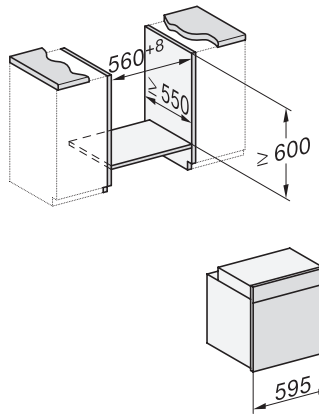

H 7464 BP

Stekeovn

i perfekt kombinerbar design med steketermometer og LED-belysning.

installation H7000 XL, installation drawing

side view H7000 XL, installation drawings

built-in H7000 XL, installation drawing