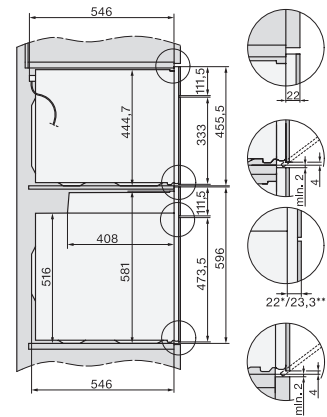

H 7464 BP

Stekeovn

i perfekt kombinerbar design med steketermometer og LED-belysning.

installation H7000 XL, installation drawing

side view H7000 XL, installation drawings

built-in H7000 XL, installation drawing

H226x-1B/BP/E/EP/I/IP, H2x6xB/BP, H7x6xB/BP/BPX, installation drawings

H2x6x-1B/BP/E/EP/I/IP, H2850BP, H7x6xB/BP/BPX, H2x6xB, installation drawings

DG7x40, DGC7x4x, DGC7x6x, DG7635, DGM7x4x, DO7, H2860B/BP, H7240BM, H7x40BM, H7x4xB/BP, H7x6xB/BP, installation drawings

H226x-1B/BP/E/EP/I/IP, H2760B/BP, H28x0B/BP, H7x40BM/BMX, H7x6xB/BP/BPX, installation drawings

side view H7000 XL build-under, installation drawing

H2xxx-1 B/BP/E/I/IP, H7xxx B/BP/BM/BMX, installation drawings