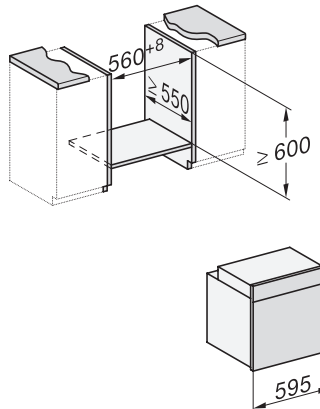

H 7460 BP

Stekeovn

i perfekt kombinerbar design med LED-belysning og pyrolyse.

H226x-1B/BP/E/EP//IP, H2760B/BP, H28x0B/BP, H7x6xB/BP/BPX installation drawings

H2760B/BP, H28x0B/BP, H7x6xB/BP/BPX, DGC7351, DGC7151, installation drawings

H226x-1B/BP/E/EP//IP, H2760B/BP, H28x0B/BP, H7x6xB/BP/BPX, installation drawings

H226x-1B/BP/E/EP//IP, H2x6xB/BP, H7x6xB/BP/BPX, installation drawings

H2x6x-1B/BP/E/EP//IP, H2850BP, H7x6xB/BP/BPX, H2x6xB, installation drawings