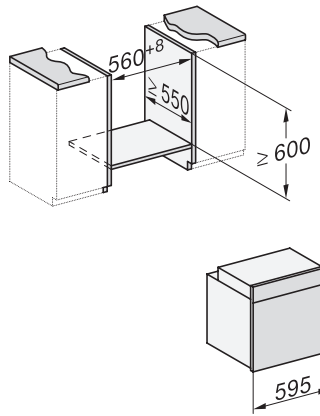

H 7460 BP

Stekeovn

i perfekt kombinerbar design med LED-belysning og pyrolyse.

installation H7000 XL, installation drawing

side view H7000 XL, installation drawings

built-in H7000 XL, installation drawing

Installation H7000 XL underframe, installation drawings

H2x6x-1B/BP/E/EP/I/IP, H2850BP, H7x6xB/BP/BPX, H2x6xB, installation drawings

H7000 handle, glass, installation drawings

Installation H7000 BM XL, installation drawings

side view H7000 XL build-under, installation drawing