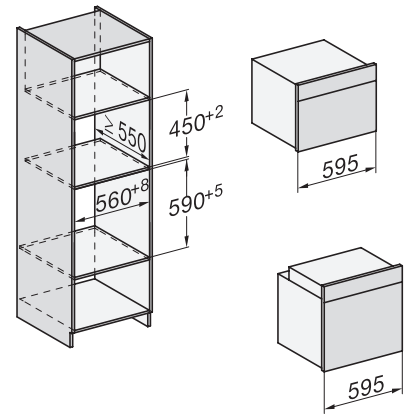

H226x-1B/BP/E/EP/I/IP, H2760B/BP, H28x0B/BP, H7x40BM/BMX, H7x6xB/BP/BPX, installation drawings