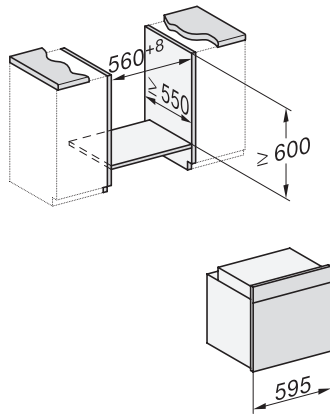

### Stekeovn

i attraktiv design i rustfritt stål med steketermometer og LED-belysning.

installation H7000 XL, installation drawing

side view H7000 XL, installation drawings

built-in H7000 XL, installation drawing