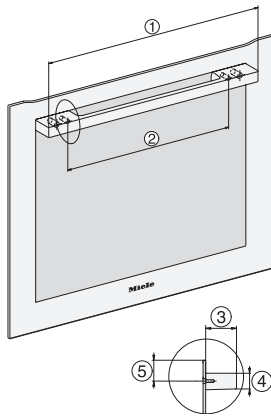

DG2740, DG7140, DGM7340, H2760B/BP, H7140BM, H7x64B/BP, H7x60B/BP installation drawings