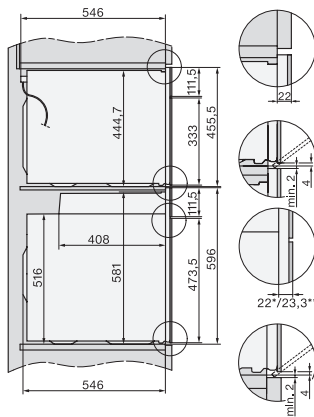

### Stekeovn

i attraktiv design i rustfritt stål med steketermometer og LED-belysning.

installation H7000 XL, installation drawing

side view H7000 XL, installation drawings

built-in H7000 XL, installation drawing

H226x-1B/BP/E/EP/I/IP, H2x6xB/BP, H7x6xB/BP/BPX, installation drawings

DG2740, DG7140, DGM7340, H2760B/BP, H7140BM, H7x64B/BP, H7x60B/BP installation drawings

H226x-1B/BP/E/EP/I/IP, H2760B/BP, H28x0B/BP, H7x40BM/BMX, H7x6xB/BP/BPX, installation drawings

side view H7000 XL build-under, installation drawing

H2xxx-1 B/BP/E/I/IP, H7xxx B/BP/BM/BMX, installation drawings

H2xxx-1 B/BP/E/I/IP, H7xxx B/BP/BM/BMX, installation drawings