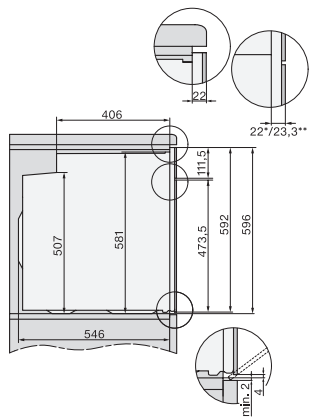

### Stekeovn

i attraktiv design i rustfritt stål med steketermometer og LED-belysning.

installation H7000 XL, installation drawing

side view H7000 XL, installation drawings

built-in H7000 XL, installation drawing

H226x-1B/BP/E/EP/I/IP, H2x6xB/BP, H7x6xB/BP/BPX, installation drawings

DG2740, DG7140, DGM7340, H2760B/BP, H7140BM, H7x64B/BP, H7x60B/BP installation drawings

H226x-1B/BP/E/EP/I/IP, H2760B/BP, H28x0B/BP, H7x40BM/BMX, H7x6xB/BP/BPX, installation drawings

side view H7000 XL build-under, installation drawing

H2xxx-1 B/BP/E/I/IP, H7xxx B/BP/BM/BMX, installation drawings

H2xxx-1 B/BP/E/I/IP, H7xxx B/BP/BM/BMX, installation drawings