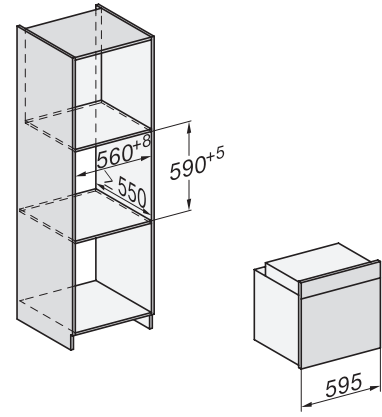

### Stekeovn

i attraktiv design i rustfritt stål med steketermometer og LED-belysning.

installation H7000 XL, installation drawing

side view H7000 XL, installation drawings

built-in H7000 XL, installation drawing