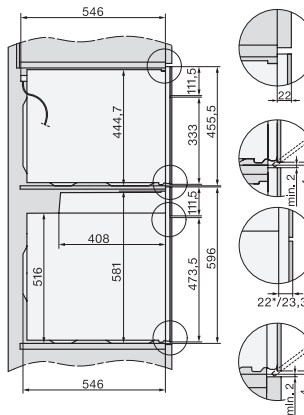

H 7264 BP

Stekeovn

i perfekt kombinerbar design m. klartekstdisplay, nettverksfunksjon og pyrolyse.

installation H7000 XL, installation drawing

side view H7000 XL, installation drawings

built-in H7000 XL, installation drawing

H226x-1B/BP/E/EP/IP, H2x6xB/BP, H7x6xB/BP/BPX, installation drawings

DG7x40, DGC7x4x, DGC7x6x, DG7635, DGM7x4x, DO7, H2860B/BP, H7240BM, H7x40BM, H7x4xB/BP, H7x6xB/BP, installation drawings

H226x-1B/BP/E/EP/IP, H2760B/BP, H28x0B/BP, H7x40BM/BMX, H7x6xB/BP/BPX, installation drawings

H2xxx-1 B/BP/E/IP, H7xxx B/BP/BM/BMX, installation drawings

H2xxx-1 B/BP/E/IP, H7xxx B/BP/BM/BMX, installation drawings