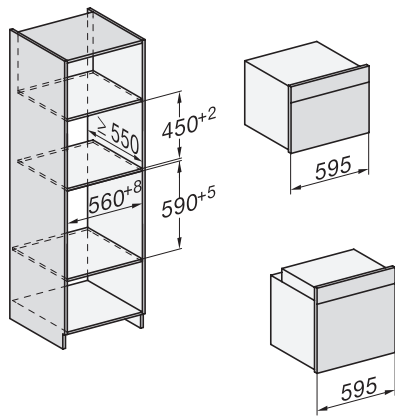

H226x-1B/BP/E/EP/IP, H2760B/BP, H28x0B/BP, H7x40BM/BMX, H7x6xB/BP/BPX, installation drawings