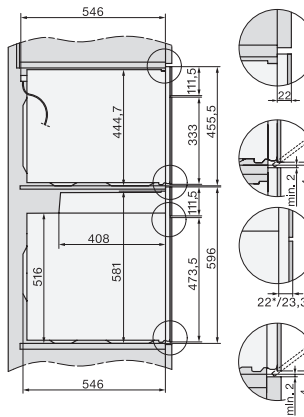

H 7264 BP

Stekeovn

i perfekt kombinerbar design m. klartekstdisplay, nettverksfunksjon og pyrolyse.

installation H7000 XL, installation drawing

side view H7000 XL, installation drawings

built-in H7000 XL, installation drawing

H226x-1B/BP/E/EP/IP, H2x6xB/BP, H7x6xB/BP/BPX, installation drawings

DG7x40, DGC7x4x, DGC7x6x, DG7635, DGM7x4x, DO7, H2860B/BP, H7240BM, H7x40BM, H7x4xB/BP, H7x6xB/BP, installation drawings

H226x-1B/BP/E/EP/IP, H2760B/BP, H28x0B/BP, H7x40BM/BMX, H7x6xB/BP/BPX, installation drawings

H2xxx-1 B/BP/E/IP, H7xxx B/BP/BM/BMX, installation drawings

H2xxx-1 B/BP/E/IP, H7xxx B/BP/BM/BMX, installation drawings