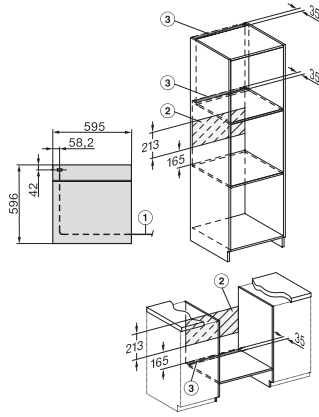

H 7260 BP

Stekeovn

i perfekt kombinerbar design med klartekstdisplay og pyrolyse.

installation H7000 XL, installation drawing

side view H7000 XL, installation drawings

built-in H7000 XL, installation drawing