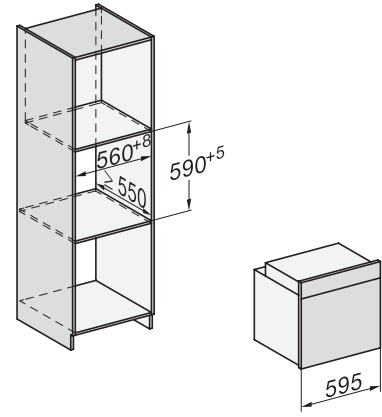

H 7260 BP

Stekeovn

i perfekt kombinerbar design med klartekstdisplay og pyrolyse.

installation H7000 XL, installation drawing

side view H7000 XL, installation drawings

built-in H7000 XL, installation drawing