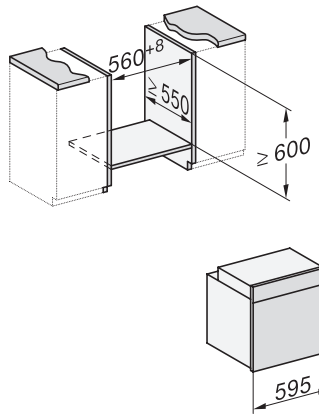

H 7260 BP

Stekeovn

i perfekt kombinerbar design med klartekstdisplay og pyrolyse.

installation H7000 XL, installation drawing

side view H7000 XL, installation drawings

built-in H7000 XL, installation drawing