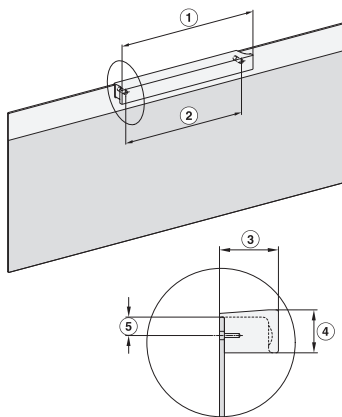

H 7890 BP
 90 cm bred stekeovn
 i perfekt kombinerbar design med steketermometer og BrilliantLight.

built-in H7000 90, installation drawing

built-in H7000 90 build-under, installation drawing

installation H7000 90, installation drawing

H7890BP, installation drawings

side view H7000 90, installation drawing

side view H7000 90 build-under, installation drawings