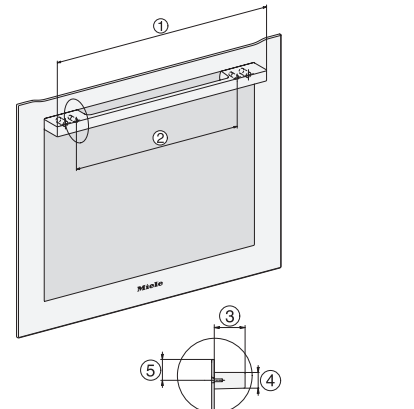

DG2740, DG7140, DGM7340, H2760B/BP, H7140BM, H7x64B/BP, H7x60B/BP installation drawings