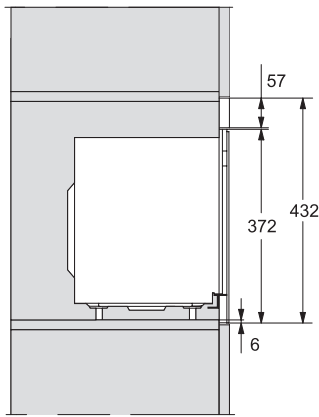

## M 2234 SC

Mikrobølgeovn for innbygging med liggende sensorbetjening på siden, for komfortabel håndtering.

M2230SC, installation drawings

M2230SC, installation drawings

M223xSC, installation drawings

M223xSC, installation drawings

M223xSC, installation drawing

M223xSC, AB45-2, installation drawing

M223xSC, AB45-2, installation drawing

M223xSC, AB42-1, installation drawing

M223xSC, AB42-1, installation drawing