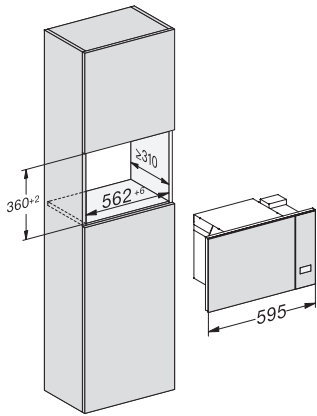

## M 2234 SC

Mikrobølgeovn for innbygging med liggende sensorbetjening på siden, for komfortabel håndtering.

M2230SC, installation drawings

M2230SC, installation drawings

M223xSC, installation drawings

M223xSC, installation drawings

M223xSC, installation drawing

M223xSC, AB45-2, installation drawing

M223xSC, AB45-2, installation drawing

M223xSC, AB42-1, installation drawing

M223xSC, AB42-1, installation drawing