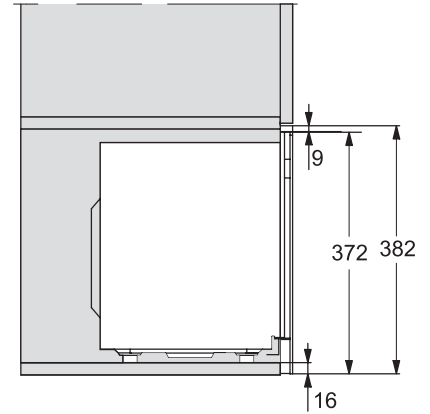

M223xSC, installation drawing

M223xSC, AB45-2, installation drawing

M223xSC, AB45-2, installation drawing

M223xSC, AB42-1, installation drawing

M223xSC, AB42-1, installation drawing

## M 2234 SC

Mikrobølgeovn for innbygging med liggende sensorbetjening på siden, for komfortabel håndtering.

M223xSC, AB38-1, installation drawing

M223xSC, AB38-1, installation drawing

M223xSC, AB36, installation drawing

M223xSC, AB36, installation drawing

M22xxSC, installation drawing

M22xxSC, installation drawing