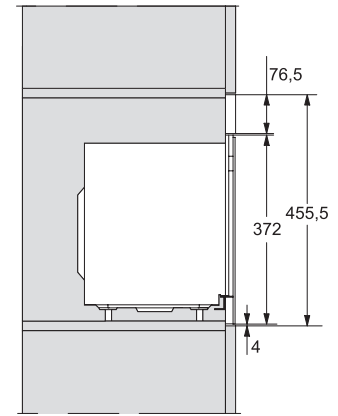

## M 2234 SC

Mikrobølgeovn for innbygging med liggende sensorbetjening på siden, for komfortabel håndtering.

M2230SC, installation drawings

M2230SC, installation drawings

M223xSC, installation drawings

M223xSC, installation drawings

M223xSC, installation drawing

M223xSC, AB45-2, installation drawing

M223xSC, AB45-2, installation drawing

M223xSC, AB42-1, installation drawing

M223xSC, AB42-1, installation drawing