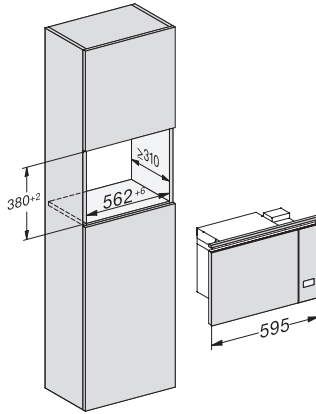

M223xSC, installation drawing

M223xSC, AB45-2, installation drawing

M223xSC, AB45-2, installation drawing

M223xSC, AB42-1, installation drawing

M223xSC, AB42-1, installation drawing

## M 2234 SC

Mikrobølgeovn for innbygging med liggende sensorbetjening på siden, for komfortabel håndtering.

M223xSC, AB38-1, installation drawing

M223xSC, AB38-1, installation drawing

M223xSC, AB36, installation drawing