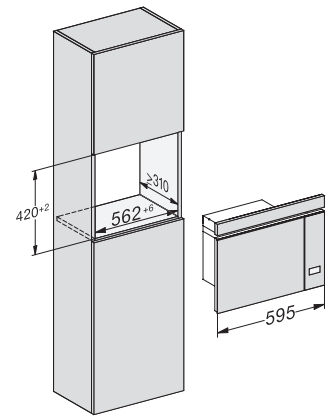

M223xSC, installation drawing

M223xSC, AB45-2, installation drawing

M223xSC, AB45-2, installation drawing

M223xSC, AB42-1, installation drawing

M223xSC, AB42-1, installation drawing

## M 2234 SC

Mikrobølgeovn for innbygging med liggende sensorbetjening på siden, for komfortabel håndtering.

M223xSC, AB38-1, installation drawing

M223xSC, AB38-1, installation drawing

M223xSC, AB36, installation drawing