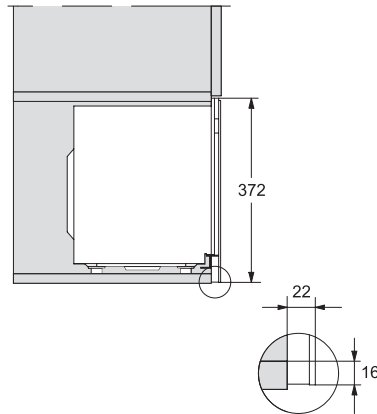

M223xSC, installation drawing

M223xSC, AB45-2, installation drawing

M223xSC, AB45-2, installation drawing

M223xSC, AB42-1, installation drawing

M223xSC, AB42-1, installation drawing

## M 2234 SC

Mikrobølgeovn for innbygging med liggende sensorbetjening på siden, for komfortabel håndtering.

M223xSC, AB38-1, installation drawing

M223xSC, AB38-1, installation drawing

M223xSC, AB36, installation drawing

M223xSC, AB36, installation drawing

M22xxSC, installation drawing

M22xxSC, installation drawing