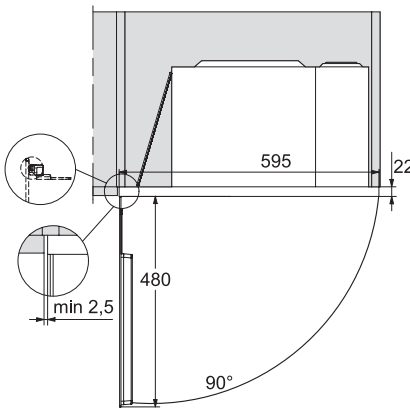

## M 2234 SC

Mikrobølgeovn for innbygging med liggende sensorbetjening på siden, for komfortabel håndtering.

M2230SC, installation drawings

M2230SC, installation drawings

M223xSC, installation drawings

M223xSC, installation drawings

M223xSC, installation drawing

M223xSC, AB45-2, installation drawing

M223xSC, AB45-2, installation drawing

M223xSC, AB42-1, installation drawing

M223xSC, AB42-1, installation drawing