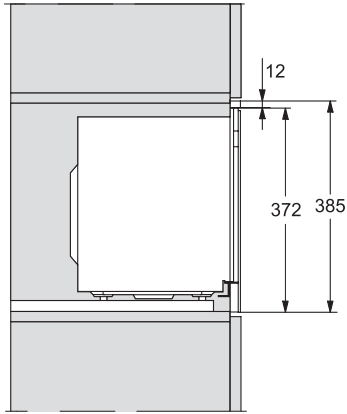

M223xSC, installation drawing

M223xSC, AB45-2, installation drawing

M223xSC, AB45-2, installation drawing

M223xSC, AB42-1, installation drawing

M223xSC, AB42-1, installation drawing

## M 2234 SC

Mikrobølgeovn for innbygging med liggende sensorbetjening på siden, for komfortabel håndtering.

M223xSC, AB38-1, installation drawing

M223xSC, AB38-1, installation drawing

M223xSC, AB36, installation drawing