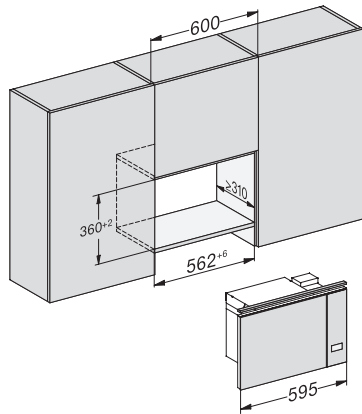

M223xSC, installation drawing

M223xSC, AB45-2, installation drawing

M223xSC, AB45-2, installation drawing

M223xSC, AB42-1, installation drawing

M223xSC, AB42-1, installation drawing

## M 2234 SC

Mikrobølgeovn for innbygging med liggende sensorbetjening på siden, for komfortabel håndtering.

M223xSC, AB38-1, installation drawing

M223xSC, AB38-1, installation drawing

M223xSC, AB36, installation drawing