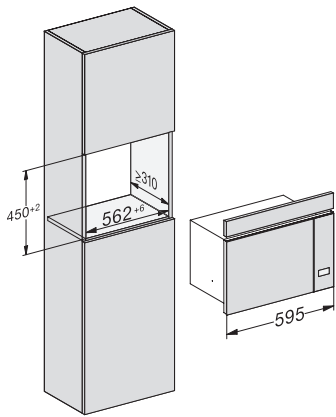

## M 2234 SC

Mikrobølgeovn for innbygging med liggende sensorbetjening på siden, for komfortabel håndtering.

M2230SC, installation drawings

M2230SC, installation drawings

M223xSC, installation drawings

M223xSC, installation drawings

M223xSC, installation drawing

M223xSC, AB45-2, installation drawing

M223xSC, AB45-2, installation drawing

M223xSC, AB42-1, installation drawing

M223xSC, AB42-1, installation drawing