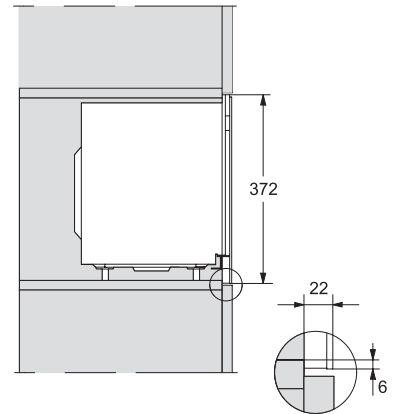

M223xSC, installation drawing

M223xSC, AB45-2, installation drawing

M223xSC, AB45-2, installation drawing

M223xSC, AB42-1, installation drawing

M223xSC, AB42-1, installation drawing

## M 2234 SC

Mikrobølgeovn for innbygging med liggende sensorbetjening på siden, for komfortabel håndtering.

M223xSC, AB38-1, installation drawing

M223xSC, AB38-1, installation drawing

M223xSC, AB36, installation drawing

M223xSC, AB36, installation drawing

M22xxSC, installation drawing

M22xxSC, installation drawing