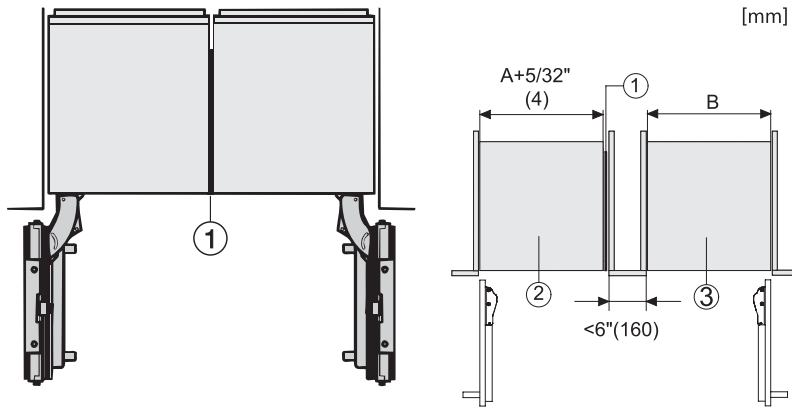

KSK 2001

Side-by-side-sett

for eksklusiv side-by-side-montering av MasterCool-modeller.

EAN: 4002516132035 / Materialnummer: 10984120 /
Gammelt materialnummer: 38996071EU1

KSK 2001

Side-by-side-sett

for eksklusiv side-by-side-montering av MasterCool-modeller.

Side-by-side, MasterCool, without partition wall, with heating mat (Sketch) (with footnote)

Side-by-Side, MasterCool, footnote, installation drawings