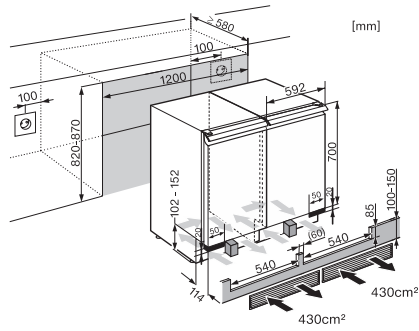

KWT6321UG, Side by Side (installation drawing)