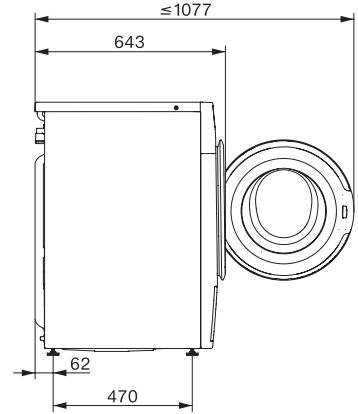

WWG880 WCS PWash&TDos&Steam

W1 front-loader washing machine:

A -20 % | 9 kg | 1400 rpm | SteamCare | Automatic dispensing | QuickPowerWash

W1 drawing, facia 5 degree, measures in mm

W1 drawing, facia 5 degree, measures in mm

W1 drawing, facia 5 degree, measures in mm

W1 drawing, facia 5 degree, measures in mm