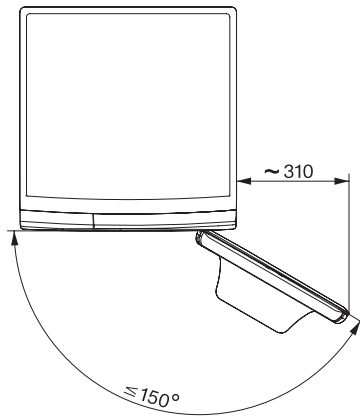

WWG880 WCS PWash&TDos&Steam

W1 front-loader washing machine:

A -20 % | 9 kg | 1400 rpm | SteamCare | Automatic dispensing | QuickPowerWash

W1 drawing, facia 5 degree, measures in mm

W1 drawing, facia 5 degree, measures in mm

W1 drawing, facia 5 degree, measures in mm

W1 drawing, facia 5 degree, measures in mm