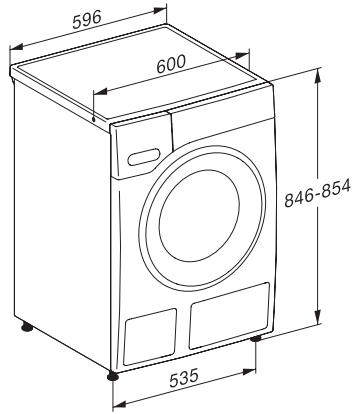

WWG880 WCS PWash&TDos&Steam

W1 front-loader washing machine:

A -20 % | 9 kg | 1400 rpm | SteamCare | Automatic dispensing | QuickPowerWash

W1 drawing, facia 5 degree, measures in mm

W1 drawing, facia 5 degree, measures in mm