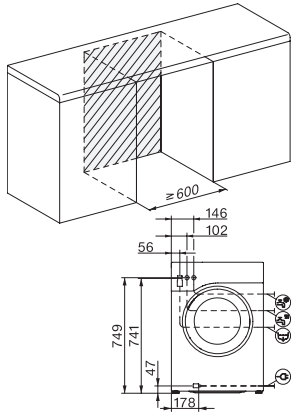

WWG880 WCS PWash&TDos&Steam

W1 front-loader washing machine:

A -20 % | 9 kg | 1400 rpm | SteamCare | Automatic dispensing | QuickPowerWash

W1 drawing, facia 5 degree, measures in mm

W1 drawing, facia 5 degree, measures in mm

W1 drawing, facia 5 degree, measures in mm

W1 drawing, facia 5 degree, measures in mm