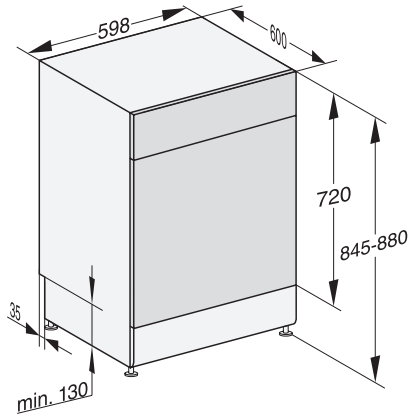

G 7210 SC  
Freestanding dishwashers  
with 3D MultiFlex tray for maximum convenience.

EAN: 4002516758662 / Material number: 12462750 / Old Material Number: 21721016ZA

FlexCare cup rack	1
Basket design	ExtraComfort
MultiClip	•
FlexCare Glass & Bottle	•
XL Assist	•
<b>Safety</b>	
Waterproof system	•
Filter indicator light	•
Safety lock	•
<b>Technical data</b>	
Niche width minimal in mm	600
Niche width max in mm	600
Niche height minimal in mm	845
Niche height maximal in mm	880
Niche depth in mm	600
Appliance width in mm	598
Appliance height in mm	845
Appliance depth in mm	600
Depth with door open in cm	119,5
Net weight in kg	56,0
Total rated load in kW	2,00
Voltage in V	230
Fuse rating in A	10
Number of phases	1
Electrical frequency standard	50
Length of water inlet hose in cm	1,50
Length of water drain hose in cm	1,50
Length of supply lead in m	1,70
<b>Available display languages</b>	
Available display languages via MultiLingua	deutsch, english, español, français, italiano, nederlands, português, türkçe
<b>Accessories included</b>	
1 x UltraTabs box (20 tabs)	•
Voucher for 1 x box of UltraTabs (20 tabs) or 3 boxes (60 tabs in each) at a reduced price	•

G 7210 SC

Freestanding dishwashers  
with 3D MultiFlex tray for maximum convenience.

G7000, free standing dishwasher, 60cm (installation drawing)