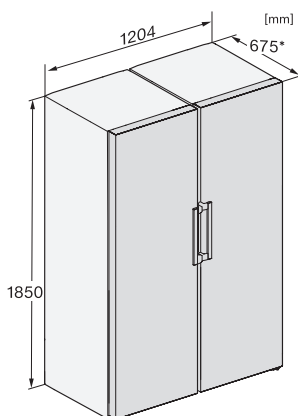

KS4783DD, KS4383ED, FNS4782E, FNS4782D, installation sketch, Side-by-Side (*footnote) (installation drawings)

*To achieve the declared energy consumption, the spacers supplied with the unit must be used. This increases the depth of the unit by approx. 15 mm. The unit is fully functional without the use of the spacers, but has a slightly higher energy consumption.