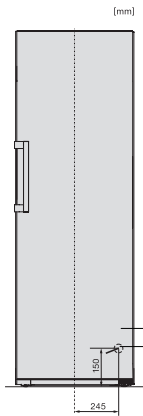

KS 4783 DD

Freestanding refrigerator

with DailyFresh and extra convenience for the perfect side-by-side combination.

KS4383ED N, KS4383DD N, Nordic, KS4783DD, KS4783ED, K4776ED, installation (footnote*) (installation drawings)

*1. View from the front, 2. Mains connection cable, L = 2000 mm