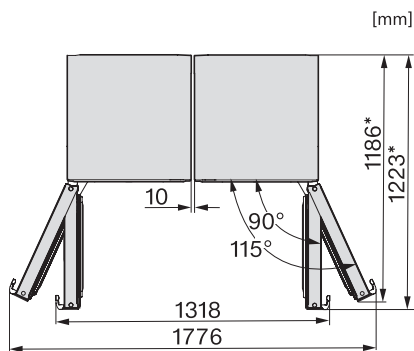

KS4783DD, KS4783ED, FNS4782E, FNS4782D, top view, Side-by-Side (*footnote) (installation drawings)

*To achieve the declared energy consumption, the spacers supplied with the unit must be used. This increases the depth of the unit by approx. 15 mm. The unit is fully functional without the use of the spacers, but has a slightly higher energy consumption.