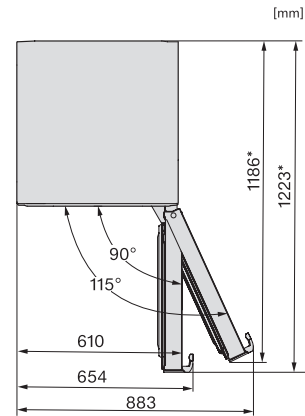

*1. View from the front, 2. Mains connection cable, L = 2000 mm

K4776ED, KS4783ED, FN4772E, installation sketch (footnote*) (installation drawings)

*To achieve the declared energy consumption, the spacers supplied with the unit must be used. This increases the depth of the unit by approx. 15 mm. The unit is fully functional without the use of the spacers, but has a slightly higher energy consumption.