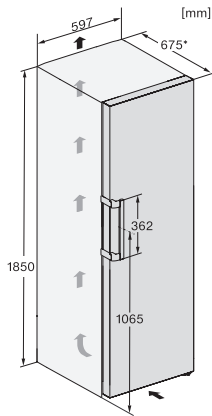

KS 4783 DD

Freestanding refrigerator

with DailyFresh and extra convenience for the perfect side-by-side combination.

EAN: 4002516742210 / Material number: 12431090 /
Old Material Number: 36478343EU1

Appliance depth in mm	675
Weight in kg	67,2
Climate class	SN-T
Refrigerator compartment in l	399
Total usable capacity in l	399
Acoustic airborne noise emission class (A-D)	B
Sound emissions in dB(A) re 1 pW	35
Current consumption (mA)	1200
Voltage in V	220-240
Fuse rating in A	10
Number of phases	1
Frequency in Hz	50-60
Length of supply lead in m	2,0
Replacing lamps	Service
Accessories included	
Egg tray	•

KS 4783 DD

Freestanding refrigerator

with DailyFresh and extra convenience for the perfect side-by-side combination.

KS4383ED N, KS4383DD N, Nordic, KS4783DD, KS4783ED, K4776ED, installation (footnote*) (installation drawings)

*1. View from the front, 2. Mains connection cable, L = 2000 mm

K4776ED, KS4783ED, FN4772E, installation sketch (footnote*) (installation drawings)

*To achieve the declared energy consumption, the spacers supplied with the unit must be used. This increases the depth of the unit by approx. 15 mm. The unit is fully functional without the use of the spacers, but has a slightly higher energy consumption.