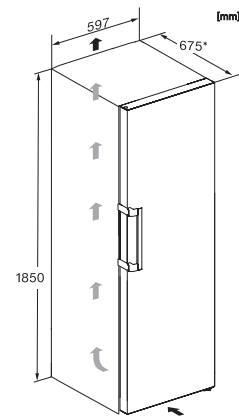

## KS 4383 DD

Freestanding refrigerator

with DailyFresh and DynaCool for a convenient side-by-side combination.

K4373ED, KS4383ED, KS4383 C ED, KS4783 bb Blackboard, KS4887DD, installation (footnote\*) (installation drawings)

\*1. View from the front, 2. Mains connection cable, L = 2000 mm

KFN4375DD, KFN4395DD, KFN4393FD, KFN4393D, KFN4377DD, KS4383ED, K4373ED, FN4312E, top view (footnote\*)

\*To achieve the declared energy consumption, the spacers supplied with the unit must be used. This increases the depth of the unit by approx. 15 mm. The unit is fully functional without the use of the spacers, but has a slightly higher energy consumption.