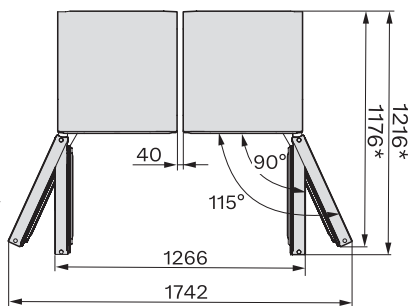

KWTS4785F, KS4887DD, KWTS4785F, KS4383ED, KWTS4785F, KWNS4784DE, KWNS4784DE, KS4887DD, top view (*footnote)

*To achieve the declared energy consumption, the spacers supplied with the unit must be used. This increases the depth of the unit by approx. 15 mm. The unit is fully functional without the use of the spacers, but has a slightly higher energy consumption.