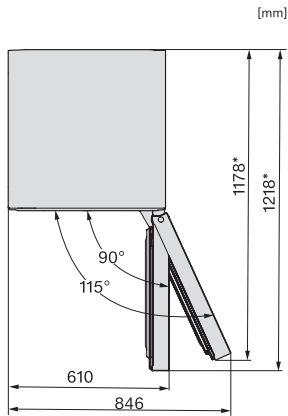

\*1. View from the front, 2. Mains connection cable, L = 2000 mm

KFN4375DD, KFN4395DD, KFN4393FD, KFN4393D, KFN4377DD, KS4383ED, K4373ED, FN4312E, top view (footnote\*)

\*To achieve the declared energy consumption, the spacers supplied with the unit must be used. This increases the depth of the unit by approx. 15 mm. The unit is fully functional without the use of the spacers, but has a slightly higher energy consumption.