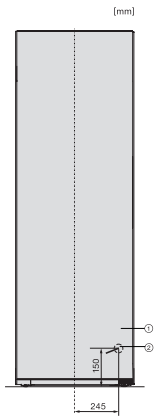

KS 4383 DD

Freestanding refrigerator

with DailyFresh and DynaCool for a convenient side-by-side combination.

K4373ED, KS4383ED, KS4383 C ED, KS4783 bb Blackboard, KS4887DD, installation (footnote*) (installation drawings)

*1. View from the front, 2. Mains connection cable, L = 2000 mm