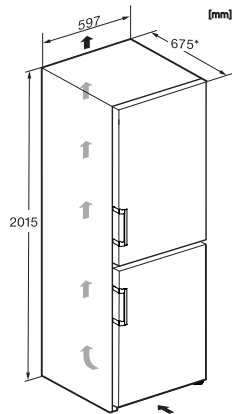

KFN 4795 CD
Freestanding fridge-freezer
with DailyFresh, NoFrost, DynaCool and added convenience.

KFN4797DD, KFN4797CD, KFN4799DDE, KFN4795DD, KFN4795AD, KFN4795CD, KFN4795BD, installation sketch (footnote*)

*To achieve the declared energy consumption, the spacers supplied with the unit must be used. This increases the depth of the unit by approx. 15 mm. The unit is fully functional without the use of the spacers, but has a slightly higher energy consumption.