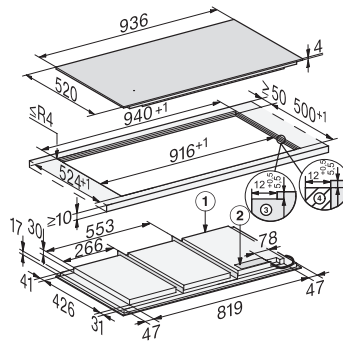

Overheating protection	•
Residual heat indicator	•
<b>Technical data</b>	
Dimensions (H x W x D) in mm	51 x 936 x 520
Dimensions in mm (width)	936
Dimensions in mm (height)	51
Dimensions in mm (depth)	520
Cutout dimensions in mm (width) with surface-mounted installation	916
Cutout dimensions in mm (depth) with surface-mounted installation	500
Casing height incl. connection box in mm	51
Internal cutout dimensions in mm (width) with flush installation	916
Internal cutout dimensions in mm (depth) with flush installation	500
Weight in kg	21
External cutout dimensions in mm (width) with flush installation	940
External cutout dimensions in mm (depth) with flush installation	524
Total rated load in kW	11,00
Length of supply lead in m	1,4
Voltage in V	230
Frequency in Hz	50-60
<b>Accessories included</b>	
Mains cable	Yes

1) Front, 2) Mains connection box with mains connection cable, L = 1440 mm, are enclosed loosely,

KM7697FL, KM7897FL, KM7897-1FLDiamond, KM7897-2FL Diamond (installation drawings) – flush-fit

1) Front, 2) Mains connection box with mains connection cable, L = 1440 mm, are enclosed loosely, 3) Stepped cut-out natural stone worktop, 4) Wood support 12 mm (not supplied)