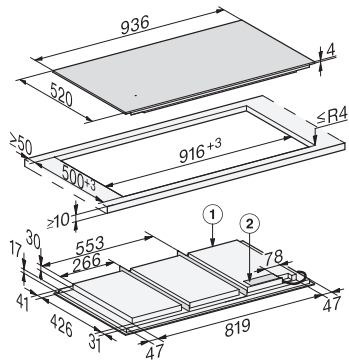

KM 7897-1 FL Diamond
Induction hob with onset controls
with full-surface induction and DiamondFinish for long-lasting cooking pleasure

KM7697FL, KM7897FL, KM7897-1FLDiamond, KM7897-2FL Diamond (installation drawings) – onset

1) Front, 2) Mains connection box with mains connection cable, L = 1440 mm, are enclosed loosely,