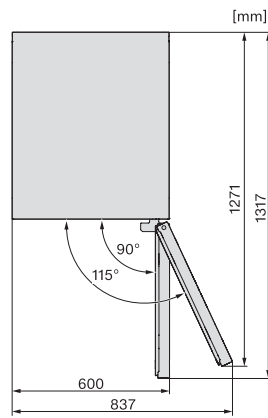

KWT 4584 E  
Freestanding wine storage unit  
with a temperature zone, ActiveHumidity and door lock.

EAN: 4002516612438 / Material number: 12156930 / Old Material Number: 39458451EU1

Fuse rating in A	10
Number of phases	1
Frequency in Hz	50-60
Length of supply lead in m	2,0
<b>Accessories included</b>	
Active AirClean filter	•
White chalk pen	•

KWT 4584 E  
 Freestanding wine storage unit  
 with a temperature zone, ActiveHumidity and door lock.

KWT4584E sw, Rioja, installation sketch (\*footnote)  
 (installation drawings)

\*Dimension with wall spacers

KWT4584E sw, Rioja, top view (installation drawings)

KWT4584E sw, Rioja, installation (footnote\*) (installation drawings)

\*1. View from the front, 2. Mains connection cable, L = 2200 mm