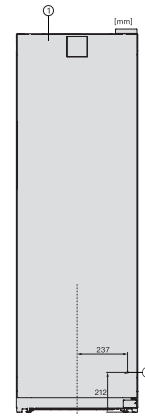

KWT 4584 E  
 Freestanding wine storage unit  
 with a temperature zone, ActiveHumidity and door lock.

KWT4584E sw, Rioja, installation sketch (\*footnote)  
 (installation drawings)

\*Dimension with wall spacers

KWT4584E sw, Rioja, top view (installation drawings)

KWT4584E sw, Rioja, installation (footnote\*) (installation drawings)

\*1. View from the front, 2. Mains connection cable, L = 2200 mm