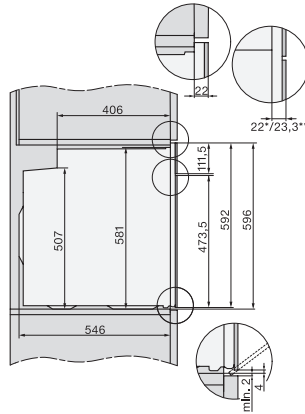

H 2465 B ACTIVE

Oven

modern design with networking & PerfectClean at an attractive entry-level price.

EAN: 4002516621973 / Material number: 12144170 / Old Material Number: 22246504D

No. of shelf levels	5
Number of shelf levels oven compartment 1	5
Number of shelf levels oven compartment 2	5
Numbered shelf levels	•
Oven light	1 halogen spot
Temperatures in °C	30–300
Temperatures min. in °C	30
Temperatures max. in °C	300
Niche width min. in mm	560
Niche width max. in mm	568
Niche height min. in mm	590
Niche height max. in mm	595
Niche depth in mm	550
Appliance width in mm	595
Appliance height in mm	596
Appliance depth in mm	568
Weight in kg	42,0
Total rated load in kW	3,50
Voltage in V	220-240
Frequency in Hz	50
Fuse rating in A	16
Number of phases	1
Mains cable with plug	•
Length of supply lead in m	1,50
Replacing lamps	Customer
Accessories included	
Universal tray with PerfectClean	1
Baking and roasting rack without PerfectClean	1
Removable side runners (pair)	1

H 2465 B ACTIVE

Oven

modern design with networking & PerfectClean at an attractive entry-level price.

installation H7000 XL, installation drawing

1) Netzanschlussleitung, L=1500 mm, 2) In diesem Bereich kein Anschluss, 3) Lüftungsausschnitt min. 150 cm²

side view H7000 XL, installation drawings

22 mm – glass, 23,3 mm – metal

built-in H7000 XL, installation drawing

H226x-1B/BP/E/EP/IP, H2x6xB/BP, H7x6xB/BP/BPX, installation drawings

If the oven is to be installed under a hob, follow the instructions for installing the hob and the height of the hob.

side view H7000 XL build-under, installation drawing

22 mm – glass, 23,3 mm – metal

H2465B, H2465BP, H2466B, H2466BP, H2467B, H2467BP, H2468B, H2468BP, installation drawings

EU, 1) 399,6 mm, 2) 360 mm, 3) 45 mm, 4) 31,8 mm, 5) 32,5 mm, , EX, 1) 399,6 mm, 2) 360 mm, 3) 45 mm, 4) 31,8 mm, 5) 32,5 mm