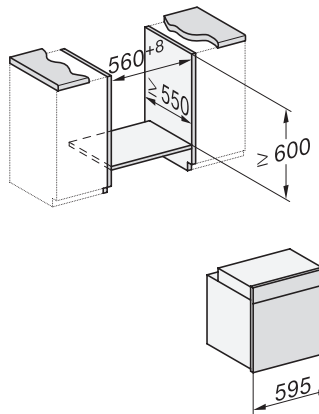

H 2465 B ACTIVE

Oven

modern design with networking & PerfectClean at an attractive entry-level price.

EAN: 4002516621973 / Material number: 12144170 / Old Material Number: 22246504D

No. of shelf levels	5
Number of shelf levels oven compartment 1	5
Number of shelf levels oven compartment 2	5
Numbered shelf levels	•
Oven light	1 halogen spot
Temperatures in °C	30–300
Temperatures min. in °C	30
Temperatures max. in °C	300
Niche width min. in mm	560
Niche width max. in mm	568
Niche height min. in mm	590
Niche height max. in mm	595
Niche depth in mm	550
Appliance width in mm	595
Appliance height in mm	596
Appliance depth in mm	568
Weight in kg	42,0
Total rated load in kW	3,50
Voltage in V	220-240
Frequency in Hz	50
Fuse rating in A	16
Number of phases	1
Mains cable with plug	•
Length of supply lead in m	1,50
Replacing lamps	Customer
Accessories included	
Universal tray with PerfectClean	1
Baking and roasting rack without PerfectClean	1
Removable side runners (pair)	1

H 2465 B ACTIVE

Oven

modern design with networking & PerfectClean at an attractive entry-level price.

installation H7000 XL, installation drawing

1) Netzanschlussleitung, L=1500 mm, 2) In diesem Bereich kein Anschluss, 3) Lüftungsausschnitt min. 150 cm²

side view H7000 XL, installation drawings

22 mm – glass, 23,3 mm – metal

built-in H7000 XL, installation drawing

H226x-1B/BP/E/EP/IP, H2x6xB/BP, H7x6xB/BP/BPX, installation drawings

If the oven is to be installed under a hob, follow the instructions for installing the hob and the height of the hob.

side view H7000 XL build-under, installation drawing

22 mm – glass, 23,3 mm – metal

H2465B, H2465BP, H2466B, H2466BP, H2467B, H2467BP, H2468B, H2468BP, installation drawings

EU, 1) 399,6 mm, 2) 360 mm, 3) 45 mm, 4) 31,8 mm, 5) 32,5 mm, , EX, 1) 399,6 mm, 2) 360 mm, 3) 45 mm, 4) 31,8 mm, 5) 32,5 mm