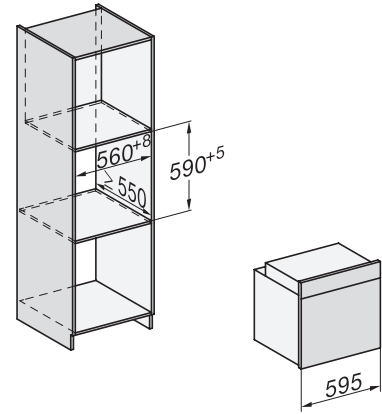

H 2465 B ACTIVE

Oven

modern design with networking & PerfectClean at an attractive entry-level price.

EAN: 4002516621973 / Material number: 12144170 / Old Material Number: 22246504D

No. of shelf levels	5
Number of shelf levels oven compartment 1	5
Number of shelf levels oven compartment 2	5
Numbered shelf levels	•
Oven light	1 halogen spot
Temperatures in °C	30–300
Temperatures min. in °C	30
Temperatures max. in °C	300
Niche width min. in mm	560
Niche width max. in mm	568
Niche height min. in mm	590
Niche height max. in mm	595
Niche depth in mm	550
Appliance width in mm	595
Appliance height in mm	596
Appliance depth in mm	568
Weight in kg	42,0
Total rated load in kW	3,50
Voltage in V	220-240
Frequency in Hz	50
Fuse rating in A	16
Number of phases	1
Mains cable with plug	•
Length of supply lead in m	1,50
Replacing lamps	Customer
Accessories included	
Universal tray with PerfectClean	1
Baking and roasting rack without PerfectClean	1
Removable side runners (pair)	1

H 2465 B ACTIVE

Oven

modern design with networking & PerfectClean at an attractive entry-level price.

installation H7000 XL, installation drawing

1) Netzanschlussleitung, L=1500 mm, 2) In diesem Bereich kein Anschluss, 3) Lüftungsausschnitt min. 150 cm²

side view H7000 XL, installation drawings

22 mm – glass, 23,3 mm – metal

built-in H7000 XL, installation drawing

H226x-1B/BP/E/EP/IP, H2x6xB/BP, H7x6xB/BP/BPX, installation drawings

If the oven is to be installed under a hob, follow the instructions for installing the hob and the height of the hob.

side view H7000 XL build-under, installation drawing

22 mm – glass, 23,3 mm – metal

H2465B, H2465BP, H2466B, H2466BP, H2467B, H2467BP, H2468B, H2468BP, installation drawings

EU, 1) 399,6 mm, 2) 360 mm, 3) 45 mm, 4) 31,8 mm, 5) 32,5 mm, , EX, 1) 399,6 mm, 2) 360 mm, 3) 45 mm, 4) 31,8 mm, 5) 32,5 mm