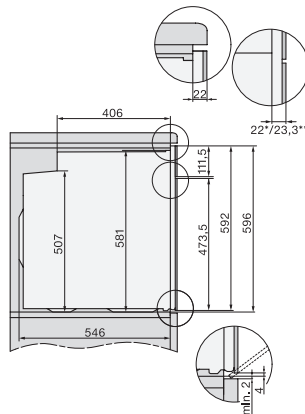

H 2465 B ACTIVE

Oven

modern design with networking & PerfectClean at an attractive entry-level price.

EAN: 4002516621973 / Material number: 12144170 / Old Material Number: 22246504D

No. of shelf levels	5
Number of shelf levels oven compartment 1	5
Number of shelf levels oven compartment 2	5
Numbered shelf levels	•
Oven light	1 halogen spot
Temperatures in °C	30–300
Temperatures min. in °C	30
Temperatures max. in °C	300
Niche width min. in mm	560
Niche width max. in mm	568
Niche height min. in mm	590
Niche height max. in mm	595
Niche depth in mm	550
Appliance width in mm	595
Appliance height in mm	596
Appliance depth in mm	568
Weight in kg	42,0
Total rated load in kW	3,50
Voltage in V	220-240
Frequency in Hz	50
Fuse rating in A	16
Number of phases	1
Mains cable with plug	•
Length of supply lead in m	1,50
Replacing lamps	Customer
Accessories included	
Universal tray with PerfectClean	1
Baking and roasting rack without PerfectClean	1
Removable side runners (pair)	1

H 2465 B ACTIVE

Oven

modern design with networking & PerfectClean at an attractive entry-level price.

installation H7000 XL, installation drawing

1) Netzanschlussleitung, L=1500 mm, 2) In diesem Bereich kein Anschluss, 3) Lüftungsausschnitt min. 150 cm²

side view H7000 XL, installation drawings

22 mm – glass, 23,3 mm – metal

built-in H7000 XL, installation drawing

H226x-1B/BP/E/EP/IP, H2x6xB/BP, H7x6xB/BP/BPX, installation drawings

If the oven is to be installed under a hob, follow the instructions for installing the hob and the height of the hob.

side view H7000 XL build-under, installation drawing

22 mm – glass, 23,3 mm – metal

H2465B, H2465BP, H2466B, H2466BP, H2467B, H2467BP, H2468B, H2468BP, installation drawings

EU, 1) 399,6 mm, 2) 360 mm, 3) 45 mm, 4) 31,8 mm, 5) 32,5 mm, , EX, 1) 399,6 mm, 2) 360 mm, 3) 45 mm, 4) 31,8 mm, 5) 32,5 mm