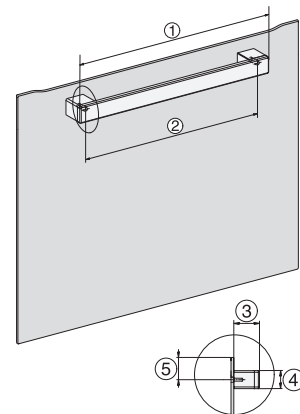

side view H7000 XL, installation drawings

22 mm – glass, 23,3 mm – metal

built-in H7000 XL, installation drawing

H226x-1B/BP/E/EP/IP, H2x6xB/BP, H7x6xB/BP/BPX, installation drawings

If the oven is to be installed under a hob, follow the instructions for installing the hob and the height of the hob.

side view H7000 XL build-under, installation drawing

22 mm – glass, 23,3 mm – metal

H2465B, H2465BP, H2466B, H2466BP, H2467B, H2467BP, H2468B, H2468BP, installation drawings

EU, 1) 399,6 mm, 2) 360 mm, 3) 45 mm, 4) 31,8 mm, 5) 32,5 mm, , EX, 1) 399,6 mm, 2) 360 mm, 3) 45 mm, 4) 31,8 mm, 5) 32,5 mm