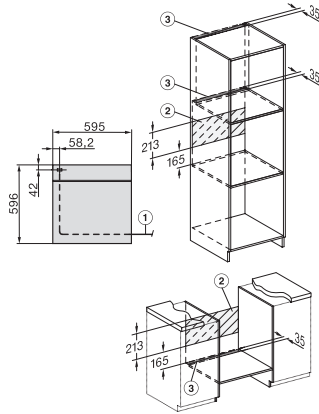

H 2465 B ACTIVE

Oven

modern design with networking & PerfectClean at an attractive entry-level price.

EAN: 4002516621973 / Material number: 12144170 / Old Material Number: 22246504D

No. of shelf levels	5
Number of shelf levels oven compartment 1	5
Number of shelf levels oven compartment 2	5
Numbered shelf levels	•
Oven light	1 halogen spot
Temperatures in °C	30–300
Temperatures min. in °C	30
Temperatures max. in °C	300
Niche width min. in mm	560
Niche width max. in mm	568
Niche height min. in mm	590
Niche height max. in mm	595
Niche depth in mm	550
Appliance width in mm	595
Appliance height in mm	596
Appliance depth in mm	568
Weight in kg	42,0
Total rated load in kW	3,50
Voltage in V	220-240
Frequency in Hz	50
Fuse rating in A	16
Number of phases	1
Mains cable with plug	•
Length of supply lead in m	1,50
Replacing lamps	Customer
Accessories included	
Universal tray with PerfectClean	1
Baking and roasting rack without PerfectClean	1
Removable side runners (pair)	1

H 2465 B ACTIVE

Oven

modern design with networking & PerfectClean at an attractive entry-level price.

installation H7000 XL, installation drawing

1) Netzanschlussleitung, L=1500 mm, 2) In diesem Bereich kein Anschluss, 3) Lüftungsausschnitt min. 150 cm²

side view H7000 XL, installation drawings

22 mm – glass, 23,3 mm – metal

built-in H7000 XL, installation drawing

H226x-1B/BP/E/EP/IP, H2x6xB/BP, H7x6xB/BP/BPX, installation drawings

If the oven is to be installed under a hob, follow the instructions for installing the hob and the height of the hob.

side view H7000 XL build-under, installation drawing

22 mm – glass, 23,3 mm – metal

H2465B, H2465BP, H2466B, H2466BP, H2467B, H2467BP, H2468B, H2468BP, installation drawings

EU, 1) 399,6 mm, 2) 360 mm, 3) 45 mm, 4) 31,8 mm, 5) 32,5 mm, , EX, 1) 399,6 mm, 2) 360 mm, 3) 45 mm, 4) 31,8 mm, 5) 32,5 mm