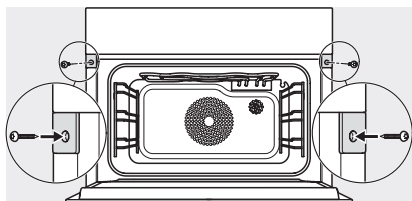

DGC 7840 HCX Pro

Handleless compact combination steam oven

for steam cooking, baking, roasting with wireless food probe + HydroClean.

ESW7x20, DGC7x4xHCPro, DGC7x4xHCXPro installation drawings

ESW7x10, DGC7x4xHCPro, DGC7x4xHCXPro, installation drawings

built-in DG DGM DGC XL build-under, installation drawing

DGC7x4x built-in tall cabinet, installation drawing

DGC7x40 connections and ventilation 45cm, installation drawing

- 1) Front view, 2) Mains connection cable, L=2.000 mm, 3) Ventilation cut min. 180 cm², 4) No connection in this area

DGC7x4x swivel range of the aperture, installation drawings

screw joint DGC XL, installation drawing

DGC7x6x X with and without handle side view, installation drawings

- A) 22 mm glass, 23,3 mm stainless steel