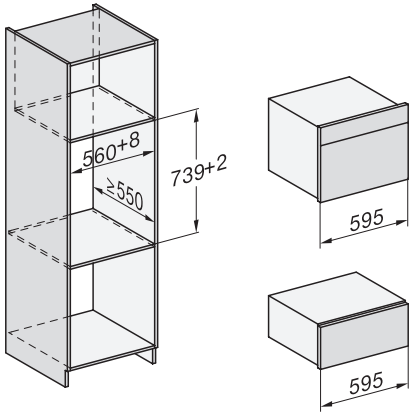

DGC 7840 HCX Pro

Handleless compact combination steam oven

for steam cooking, baking, roasting with wireless food probe + HydroClean.

ESW7x20, DGC7x4xHCPro, DGC7x4xHCXPro installation drawings