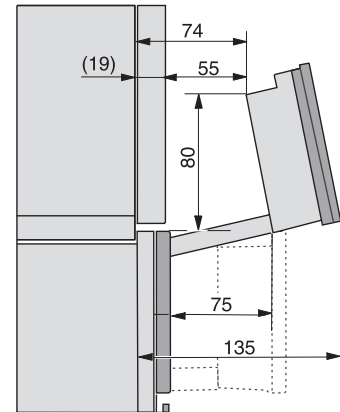

Safety	
Appliance cooling system and touch-cool front	•
Safety switch-off	•
System lock	•
Vapour cooling system	•
Sensor lock	•
Technical data	
Oven compartment volume in l	47
No. of shelf levels	3
Numbered shelf levels	•
Door hinge	Bottom
Oven light	BrilliantLight
Oven mode temperatures min. in °C	30
Oven mode temperatures max. in °C	230
Steam-cooking mode temperatures min. in °C	40
Steam-cooking mode temperatures max. in °C	100
Niche width min. in mm	560
Niche width max. in mm	568
Niche height min. in mm	450
Niche height max. in mm	452
Niche depth in mm	550
Appliance dimensions (W x H x D) in mm	595 x 456 x 569
Appliance width in mm	595
Appliance height in mm	455,5
Appliance depth in mm	568,5
Weight in kg	40,2
Total rated load in kW	3,40
Voltage in V	230
Frequency in Hz	50
Fuse rating in A	16
Number of phases	1
Mains cable with plug	•
Length of supply lead in m	2
Replacing lamps	Service
Accessories included	
Universal tray with PerfectClean HUBB 71	1
Baking and roasting rack with PerfectClean HBBR 71	1
PerfectClean FlexiClip runners HFC 71 (pair)	1
Wireless food probe	1
Removable side runners (pair)	1
Perforated stainless-steel cooking containers	2
Solid stainless steel cooking containers	1
HydroClean cleaning agent	1
Descaling tablets	2

built-in DG DGM DGC XL build-under, installation drawing

DGC7x4x built-in tall cabinet, installation drawing

DGC7x40 connections and ventilation 45cm, installation drawing

- 1) Front view, 2) Mains connection cable, L=2.000 mm, 3) Ventilation cut min. 180 cm², 4) No connection in this area

DGC7x4x swivel range of the aperture, installation drawings

screw joint DGC XL, installation drawing

DGC7x6x X with and without handle side view, installation drawings

- A) 22 mm glass, 23,3 mm stainless steel