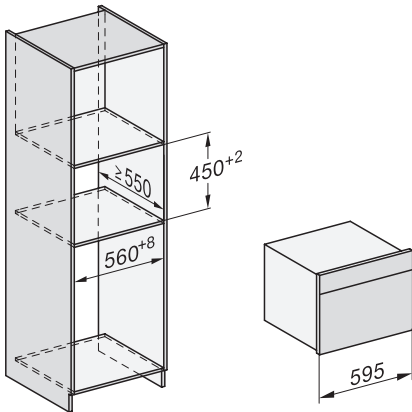

built-in DG DGM DGC XL build-under, installation drawing

DGC7x4x built-in tall cabinet, installation drawing

DGC7x40 connections and ventilation 45cm, installation drawing

- 1) Front view, 2) Mains connection cable, L=2.000 mm, 3) Ventilation cut min. 180 cm², 4) No connection in this area

DGC7x4x swivel range of the aperture, installation drawings

screw joint DGC XL, installation drawing

DGC7x6x X with and without handle side view, installation drawings

- A) 22 mm glass, 23,3 mm stainless steel