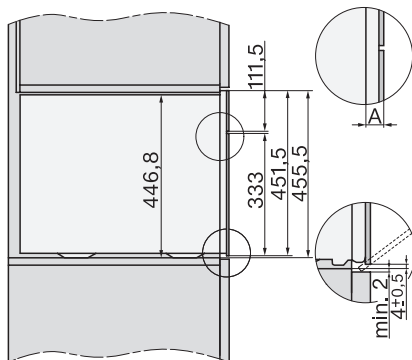

Safety	
Appliance cooling system and touch-cool front	•
Safety switch-off	•
System lock	•
Vapour cooling system	•
Sensor lock	•
Technical data	
Oven compartment volume in l	47
No. of shelf levels	3
Numbered shelf levels	•
Door hinge	Bottom
Oven light	BrilliantLight
Oven mode temperatures min. in °C	30
Oven mode temperatures max. in °C	230
Steam-cooking mode temperatures min. in °C	40
Steam-cooking mode temperatures max. in °C	100
Niche width min. in mm	560
Niche width max. in mm	568
Niche height min. in mm	450
Niche height max. in mm	452
Niche depth in mm	550
Appliance dimensions (W x H x D) in mm	595 x 456 x 569
Appliance width in mm	595
Appliance height in mm	455,5
Appliance depth in mm	568,5
Weight in kg	40,2
Total rated load in kW	3,40
Voltage in V	230
Frequency in Hz	50
Fuse rating in A	16
Number of phases	1
Mains cable with plug	•
Length of supply lead in m	2
Replacing lamps	Service
Accessories included	
Universal tray with PerfectClean HUBB 71	1
Baking and roasting rack with PerfectClean HBBR 71	1
PerfectClean FlexiClip runners HFC 71 (pair)	1
Wireless food probe	1
Removable side runners (pair)	1
Perforated stainless-steel cooking containers	2
Solid stainless steel cooking containers	1
HydroClean cleaning agent	1
Descaling tablets	2

built-in DG DGM DGC XL build-under, installation drawing

DGC7x4x built-in tall cabinet, installation drawing

DGC7x40 connections and ventilation 45cm, installation drawing

- 1) Front view, 2) Mains connection cable, L=2.000 mm, 3) Ventilation cut min. 180 cm², 4) No connection in this area

DGC7x4x swivel range of the aperture, installation drawings

screw joint DGC XL, installation drawing

DGC7x6x X with and without handle side view, installation drawings

- A) 22 mm glass, 23,3 mm stainless steel