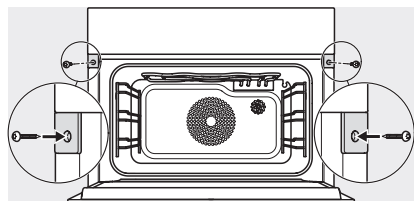

DGC 7840 HC Pro

Compact combination steam oven

for steam cooking, baking, roasting with wireless food probe + HydroClean.

DG2840, DG7x40, DGC7x4x, DG7x6x, DGC7x6x, DGD7635, DGM7x4x, DO7, H28B/BP, H7x4xB/BM/BP, H7x6xB/BP, installation drawing

1) 400 mm, 2) 360 mm, 3) 47 mm, 4) 24 mm, 5) 32.5 mm

ESW7x20, DGC7x4xHCPro, DGC7x4xHCXPro installation drawings

ESW7x10, DGC7x4xHCPro, DGC7x4xHCXPro, installation drawings

built-in DG DGM DGC XL build-under, installation drawing

DGC7x4x built-in tall cabinet, installation drawing

DGC7x4x swivel range of the aperture, installation drawings

screw joint DGC XL, installation drawing

DGC7x6x X with and without handle side view, installation drawings