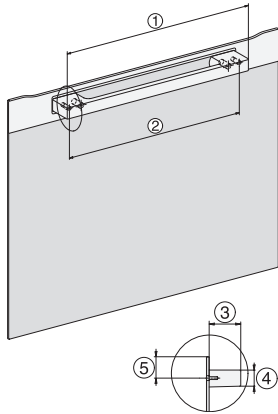

DGC 7840 HC Pro

Compact combination steam oven

for steam cooking, baking, roasting with wireless food probe + HydroClean.

DG2840, DG7x40, DGC7x4x, DG7x6x, DGC7x6x, DGD7635, DGM7x4x, DO7, H28B/BP, H7x4xB/BM/BP, H7x6xB/BP, installation drawing

1) 400 mm, 2) 360 mm, 3) 47 mm, 4) 24 mm, 5) 32.5 mm