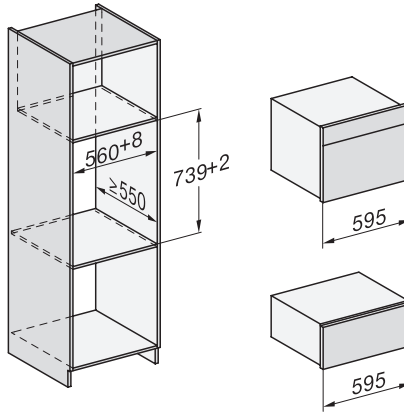

1) 400 mm, 2) 360 mm, 3) 47 mm, 4) 24 mm, 5) 32.5 mm

ESW7x20, DGC7x4xHCPro, DGC7x4xHCXPro installation drawings

ESW7x10, DGC7x4xHCPro, DGC7x4xHCXPro, installation drawings

built-in DG DGM DGC XL build-under, installation drawing

DGC7x4x built-in tall cabinet, installation drawing

DGC7x4x swivel range of the aperture, installation drawings

screw joint DGC XL, installation drawing

DGC7x6x X with and without handle side view, installation drawings