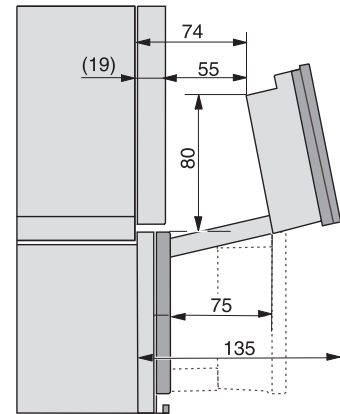

1) 400 mm, 2) 360 mm, 3) 47 mm, 4) 24 mm, 5) 32.5 mm

ESW7x20, DGC7x4xHCPro, DGC7x4xHCXPro installation drawings

ESW7x10, DGC7x4xHCPro, DGC7x4xHCXPro, installation drawings

built-in DG DGM DGC XL build-under, installation drawing

DGC7x4x built-in tall cabinet, installation drawing

DGC7x4x swivel range of the aperture, installation drawings

screw joint DGC XL, installation drawing

DGC7x6x X with and without handle side view, installation drawings

A) 22 mm glass, 23,3 mm stainless steel