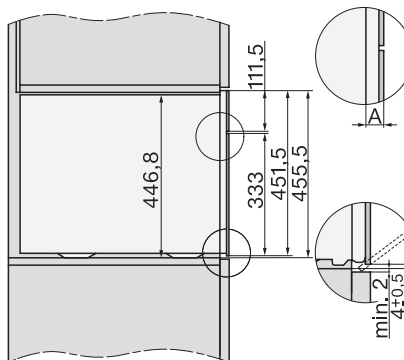

1) 400 mm, 2) 360 mm, 3) 47 mm, 4) 24 mm, 5) 32.5 mm

ESW7x20, DGC7x4xHCPro, DGC7x4xHCXPro installation drawings

ESW7x10, DGC7x4xHCPro, DGC7x4xHCXPro, installation drawings

built-in DG DGM DGC XL build-under, installation drawing

DGC7x4x built-in tall cabinet, installation drawing

DGC7x4x swivel range of the aperture, installation drawings

screw joint DGC XL, installation drawing

DGC7x6x X with and without handle side view, installation drawings

A) 22 mm glass, 23,3 mm stainless steel