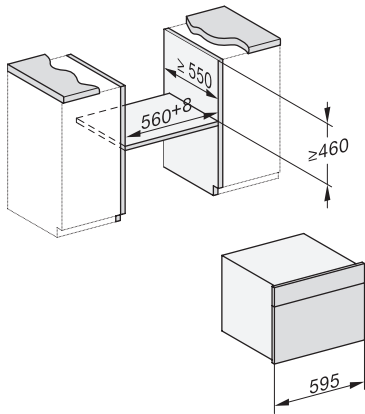

1) 400 mm, 2) 360 mm, 3) 47 mm, 4) 24 mm, 5) 32.5 mm

ESW7x20, DGC7x4xHCPro, DGC7x4xHCXPro installation drawings

ESW7x10, DGC7x4xHCPro, DGC7x4xHCXPro, installation drawings

built-in DG DGM DGC XL build-under, installation drawing

DGC7x4x built-in tall cabinet, installation drawing

DGC7x4x swivel range of the aperture, installation drawings

screw joint DGC XL, installation drawing

DGC7x6x X with and without handle side view, installation drawings