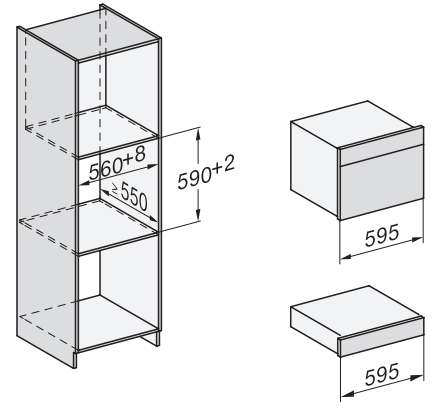

1) 400 mm, 2) 360 mm, 3) 47 mm, 4) 24 mm, 5) 32.5 mm

ESW7x20, DGC7x4xHCPro, DGC7x4xHCXPro installation drawings

ESW7x10, DGC7x4xHCPro, DGC7x4xHCXPro, installation drawings

built-in DG DGM DGC XL build-under, installation drawing

DGC7x4x built-in tall cabinet, installation drawing

DGC7x4x swivel range of the aperture, installation drawings

screw joint DGC XL, installation drawing

DGC7x6x X with and without handle side view, installation drawings