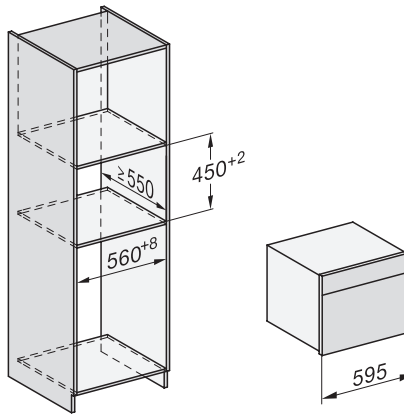

1) 400 mm, 2) 360 mm, 3) 47 mm, 4) 24 mm, 5) 32.5 mm

ESW7x20, DGC7x4xHCPro, DGC7x4xHCXPro installation drawings

ESW7x10, DGC7x4xHCPro, DGC7x4xHCXPro, installation drawings

built-in DG DGM DGC XL build-under, installation drawing

DGC7x4x built-in tall cabinet, installation drawing

DGC7x4x swivel range of the aperture, installation drawings

screw joint DGC XL, installation drawing

DGC7x6x X with and without handle side view, installation drawings