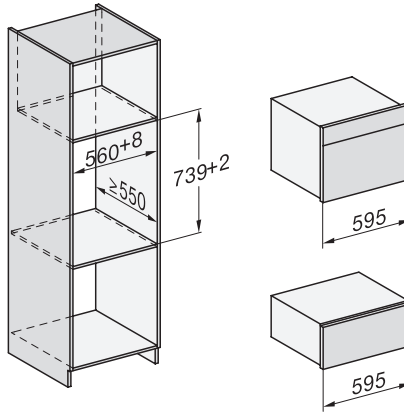

1) 400 mm, 2) 360 mm, 3) 47 mm, 4) 27 mm, 5) 32.5 mm

ESW7x20, DGC7x4xHCPro, DGC7x4xHCXPro installation drawings

ESW7x10, DGC7x4xHCPro, DGC7x4xHCXPro, installation drawings

built-in DG DGM DGC XL build-under, installation drawing

DGC7x4x built-in tall cabinet, installation drawing

DGC7x4x swivel range of the aperture, installation drawings

screw joint DGC XL, installation drawing

DGC7x6x X with and without handle side view, installation drawings