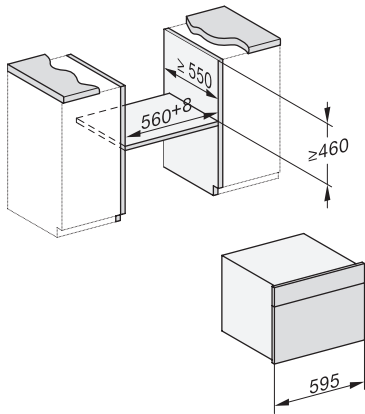

1) 400 mm, 2) 360 mm, 3) 47 mm, 4) 27 mm, 5) 32.5 mm

ESW7x20, DGC7x4xHCPro, DGC7x4xHCXPro installation drawings

ESW7x10, DGC7x4xHCPro, DGC7x4xHCXPro, installation drawings

built-in DG DGM DGC XL build-under, installation drawing

DGC7x4x built-in tall cabinet, installation drawing

DGC7x4x swivel range of the aperture, installation drawings

screw joint DGC XL, installation drawing

DGC7x6x X with and without handle side view, installation drawings