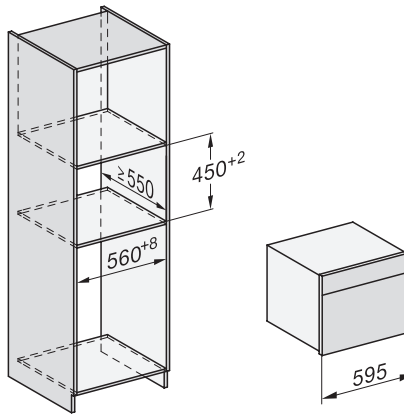

1) 400 mm, 2) 360 mm, 3) 47 mm, 4) 27 mm, 5) 32.5 mm

ESW7x20, DGC7x4xHCPro, DGC7x4xHCXPro installation drawings

ESW7x10, DGC7x4xHCPro, DGC7x4xHCXPro, installation drawings

built-in DG DGM DGC XL build-under, installation drawing

DGC7x4x built-in tall cabinet, installation drawing

DGC7x4x swivel range of the aperture, installation drawings

screw joint DGC XL, installation drawing

DGC7x6x X with and without handle side view, installation drawings