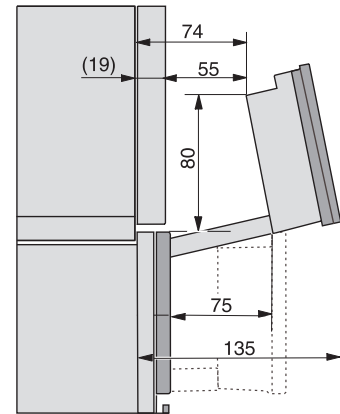

1) 400 mm, 2) 360 mm, 3) 47 mm, 4) 27 mm, 5) 32.5 mm

ESW7x20, DGC7x4xHCPro, DGC7x4xHCXPro installation drawings

ESW7x10, DGC7x4xHCPro, DGC7x4xHCXPro, installation drawings

built-in DG DGM DGC XL build-under, installation drawing

DGC7x4x built-in tall cabinet, installation drawing

DGC7x4x swivel range of the aperture, installation drawings

screw joint DGC XL, installation drawing

DGC7x6x X with and without handle side view, installation drawings

A) 22 mm glass, 23,3 mm stainless steel