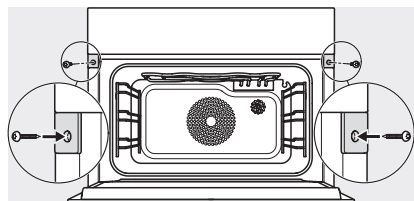

## DGC 7840 HC Pro

Compact combination steam oven

for steam cooking, baking, roasting with wireless food probe + HydroClean.

DG7x40, DGC7x4x, DGC7x6x, DG7635, DGM7x4x, DO7, H2860B/BP, H7240BM, H7x40BM, H7x4xB/BP, H7x6xB/BP, installation drawings

1) 400 mm, 2) 360 mm, 3) 47 mm, 4) 27 mm, 5) 32.5 mm

ESW7x20, DGC7x4xHCPro, DGC7x4xHCXPro installation drawings

ESW7x10, DGC7x4xHCPro, DGC7x4xHCXPro, installation drawings

built-in DG DGM DGC XL build-under, installation drawing

DGC7x4x built-in tall cabinet, installation drawing

DGC7x4x swivel range of the aperture, installation drawings

screw joint DGC XL, installation drawing

DGC7x6x X with and without handle side view, installation drawings