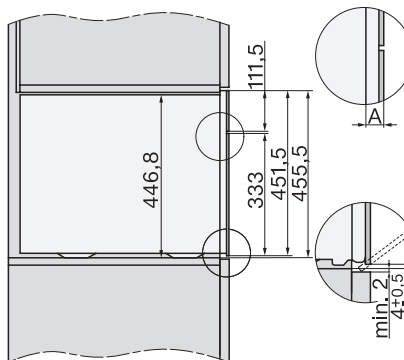

1) 400 mm, 2) 360 mm, 3) 47 mm, 4) 27 mm, 5) 32.5 mm

ESW7x20, DGC7x4xHCPro, DGC7x4xHCXPro installation drawings

ESW7x10, DGC7x4xHCPro, DGC7x4xHCXPro, installation drawings

built-in DG DGM DGC XL build-under, installation drawing

DGC7x4x built-in tall cabinet, installation drawing

DGC7x4x swivel range of the aperture, installation drawings

screw joint DGC XL, installation drawing

DGC7x6x X with and without handle side view, installation drawings

A) 22 mm glass, 23,3 mm stainless steel