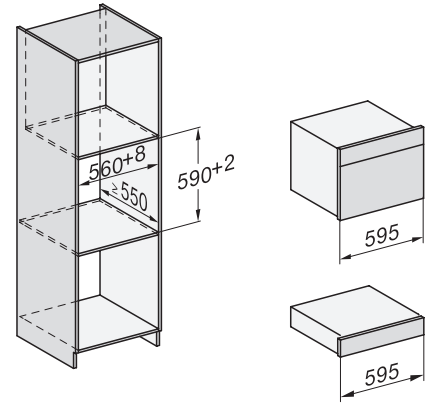

1) 400 mm, 2) 360 mm, 3) 47 mm, 4) 27 mm, 5) 32.5 mm

ESW7x20, DGC7x4xHCPro, DGC7x4xHCXPro installation drawings

ESW7x10, DGC7x4xHCPro, DGC7x4xHCXPro, installation drawings

built-in DG DGM DGC XL build-under, installation drawing

DGC7x4x built-in tall cabinet, installation drawing

DGC7x4x swivel range of the aperture, installation drawings

screw joint DGC XL, installation drawing

DGC7x6x X with and without handle side view, installation drawings