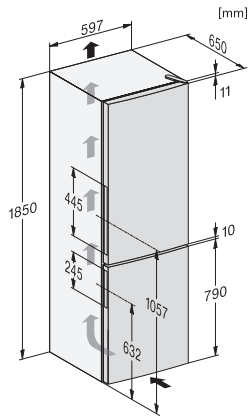

KD 4072 E Active
Freestanding fridge-freezer
with DailyFresh, DuplexCool & ComfortFrost for an affordable entry-level price.

KF4372CD, KD4172E Active, KD4072E Active, installation sketch (installation drawings)