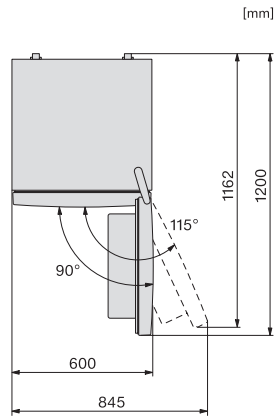

KF4372CD, KF4392CD, KD4050E Active, KD4052E Active, KD4072E Active, KD4172E Active, top view (installation drawings)