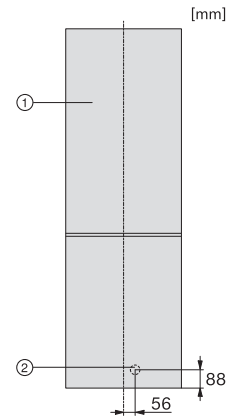

KDN4071E, KDN4074E, KDN4174E, KD4050E, KD4052E, KD4072E, KD4172E, connection sketch (footnote*) (installation drawings)

*1. View from the front, 2. Mains connection cable, L 2400 mm