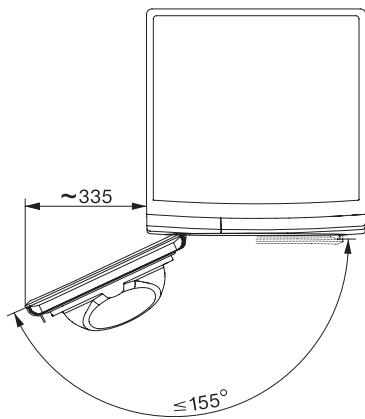

TWL780WP EcoSpeed&Steam&9kg

T1 heat-pump dryer:

with SteamFinish, DryCare 40 and SilenceDrum for gentle drying.

T1 installation drawing, fascia 5 degree, measures in mm

T1 drawing, fascia 5 degree, measures in mm

T1 drawing, fascia 5 degree, with porthole, measures in mm

T1 drawing, fascia 5 degree, measures in mm