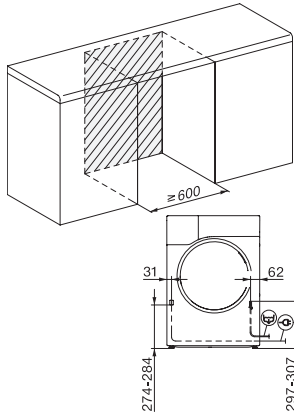

TWL780WP EcoSpeed&Steam&9kg
 T1 heat-pump dryer:
 with SteamFinish, DryCare 40 and SilenceDrum for gentle drying.

EAN: 4002516530473 / Material number: 11935600 / Old Material Number: 12WL7802ZA

Delicates	•
Shirts	•
Silks handcare	•
Woollens handcare	•
Express	•
Denim	•
Outerwear	•
Proofing	•
Sportswear	•
Standard pillows	•
Cool air	•
Warm air	•
Basket programme	•
Pre-Ironing	•
Bed linen	•
Steam care	•
Drying extras	
Anti-crease	•
Buzzer	•
DryCare 40	•
DryFresh	•
PowerFresh	•
Quality	
Soft ribs	•
Safety	
PIN-Code	•
Empty out container indicator	•
Clean filter indication	•
Optical interface	•
Technical data	
Dimensions in mm (width)	596
Dimensions in mm (height)	850
Dimensions in mm (depth)	643
Appliance depth in mm with opened door	1077
Weight in kg	57
Total rated load in kW	1,10
Voltage in V	220-240
Fuse rating in A	10
Frequency in Hz	50
Length of supply lead in m	2,0
Hermetically sealed	•
Type of coolant	R290
Refrigerant quantity in kg	0,14
Refrigerant global warming potential in CO ₂ e	3
Appliance global warming potential in CO ₂ e	0,42
Accessories included	
Fragrance flacon	•
Voucher for a second fragrance flacon	•

TWL780WP EcoSpeed&Steam&9kg

T1 heat-pump dryer:

with SteamFinish, DryCare 40 and SilenceDrum for gentle drying.

T1 installation drawing, fascia 5 degree, measures in mm

T1 drawing, fascia 5 degree, measures in mm

T1 drawing, fascia 5 degree, with porthole, measures in mm

T1 drawing, fascia 5 degree, measures in mm