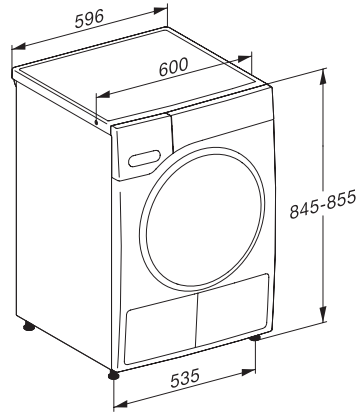

TWL780WP EcoSpeed&Steam&9kg
 T1 heat-pump dryer:
 with SteamFinish, DryCare 40 and SilenceDrum for gentle drying.

EAN: 4002516530473 / Material number: 11935600 / Old Material Number: 12WL7802ZA

Delicates	•
Shirts	•
Silks handcare	•
Woollens handcare	•
Express	•
Denim	•
Outerwear	•
Proofing	•
Sportswear	•
Standard pillows	•
Cool air	•
Warm air	•
Basket programme	•
Pre-Ironing	•
Bed linen	•
Steam care	•
Drying extras	
Anti-crease	•
Buzzer	•
DryCare 40	•
DryFresh	•
PowerFresh	•
Quality	
Soft ribs	•
Safety	
PIN-Code	•
Empty out container indicator	•
Clean filter indication	•
Optical interface	•
Technical data	
Dimensions in mm (width)	596
Dimensions in mm (height)	850
Dimensions in mm (depth)	643
Appliance depth in mm with opened door	1077
Weight in kg	57
Total rated load in kW	1,10
Voltage in V	220-240
Fuse rating in A	10
Frequency in Hz	50
Length of supply lead in m	2,0
Hermetically sealed	•
Type of coolant	R290
Refrigerant quantity in kg	0,14
Refrigerant global warming potential in CO ₂ e	3
Appliance global warming potential in CO ₂ e	0,42
Accessories included	
Fragrance flacon	•
Voucher for a second fragrance flacon	•

TWL780WP EcoSpeed&Steam&9kg

T1 heat-pump dryer:

with SteamFinish, DryCare 40 and SilenceDrum for gentle drying.

T1 installation drawing, fascia 5 degree, measures in mm

T1 drawing, fascia 5 degree, measures in mm

T1 drawing, fascia 5 degree, with porthole, measures in mm

T1 drawing, fascia 5 degree, measures in mm