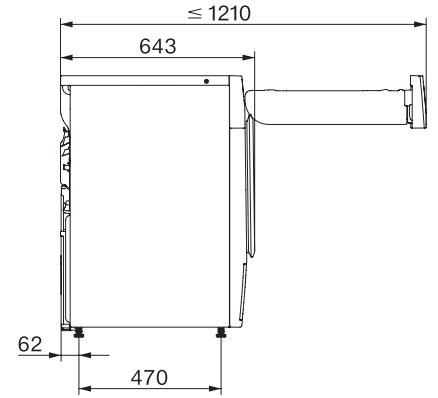

TWL780WP EcoSpeed&Steam&9kg

T1 heat-pump dryer:

with SteamFinish, DryCare 40 and SilenceDrum for gentle drying.

T1 installation drawing, fascia 5 degree, measures in mm

T1 drawing, fascia 5 degree, measures in mm

T1 drawing, fascia 5 degree, with porthole, measures in mm

T1 drawing, fascia 5 degree, measures in mm