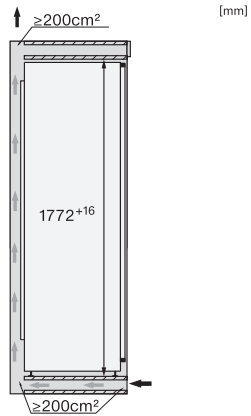

KS 7793 D

Built-in refrigerator

with PerfectFresh Active, FlexiLight 2.0 and FlexiTray for maximum convenience.

EAN: 4002516421078 / Material number: 11738410 / Old Material Number: 36779301AUS

Niche height in mm min.	1772
Niche height in mm max.	1788
Niche depth in mm	550
Appliance width in mm	559
Appliance height in mm	1770
Appliance depth in mm	546
Weight in kg	68,8
Door hinge technology	Fixed door
Max. door front weight – refrigerator, in kg	26
Climate class	SN-T
including PerfectFresh zone in l	98
Total usable capacity in l	296
Current consumption (mA)	1200
Voltage in V	220-240
Fuse rating in A	10
Number of phases	1
Frequency in Hz	50-60
Length of supply lead in m	2,2
Replacing lamps	Service
Accessories included	
Egg tray	•
PerfectFresh organisation box	•

*The declared energy consumption was calculated in a 560 mm deep niche. The appliance is fully functional in a 550 mm niche but the energy consumption will be slightly higher.

K7733E, K7763E, K7732E, K7734F, K7764E, K7743E, K7743D, K7744E, K7773D, K7774D, side view (installation drawings)