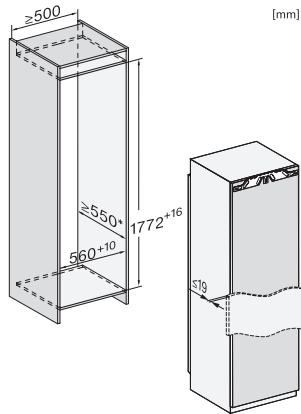

KS 7793 D

Built-in refrigerator

with PerfectFresh Active, FlexiLight 2.0 and FlexiTray for maximum convenience.

K7733E, K7763E, K7732D, K7732E, K7734F, K7764E, K7743E, K7743D, K7744E, K7773D, K7774D, built-in (footnote*) (drawings)

*The declared energy consumption was calculated in a 560 mm deep niche. The appliance is fully functional in a 550 mm niche but the energy consumption will be slightly higher.