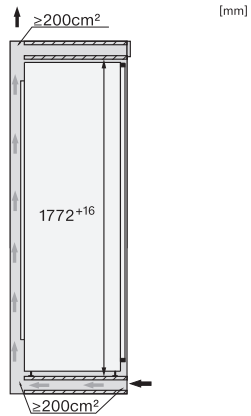

K7733E, K7763E, K7732D, K7732E, K7734F, K7764E, K7743E, K7743D, K7744E, K7773D, K7774D, built-in (footnote*) (drawings)

*The declared energy consumption was calculated in a 560 mm deep niche. The appliance is fully functional in a 550 mm niche but the energy consumption will be slightly higher.