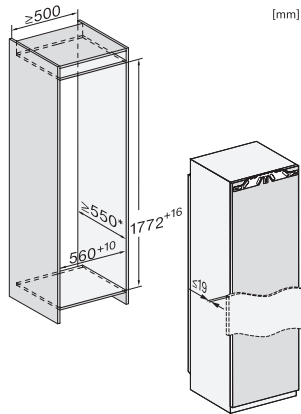

K7733E, K7763E, K7732D, K7732E, K7734F, K7764E, K7743E, K7743D, K7744E, K7773D, K7774D, built-in (footnote*) (drawings)

*The declared energy consumption was calculated in a 560 mm deep niche. The appliance is fully functional in a 550 mm niche but the energy consumption will be slightly higher.