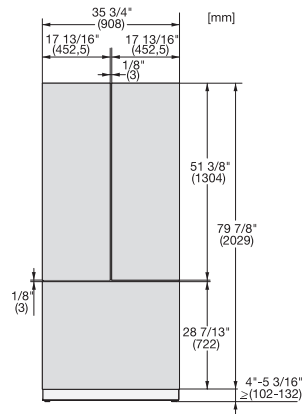

KFP 3635 ed/cs

Stainless steel front

For the stylish integration of MasterCool FrenchDoor in your kitchen.

EAN: 4002516324522 / Material number: 11499420 / Old Material Number: 38996091EU1

- for the left and right door of the KF 2981 Vi and KF 2982 Vi

KFP 3635 ed/cs

Stainless steel front

For the stylish integration of MasterCool FrenchDoor in your kitchen.

KFP3635ed/cs, KFP3634ed/cs R, KFP3634ed/
cs L, KFP3634ed/cs, Front panel, Front dimensions,
MasterCool, sketch