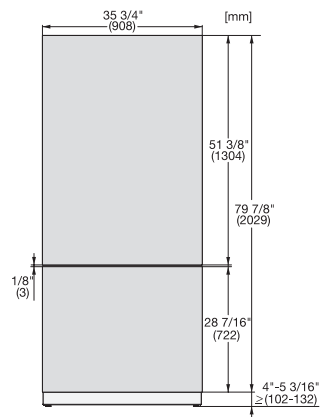

KFP 3625 ed/cs

Stainless steel front

For the integration of MasterCool refrigerators and freezers in your kitchen.

EAN: 4002516324607 / Material number: 11499150 / Old Material Number: 38996089EU1

- For the lower door on 90 cm wide fridge-freezers

KFP 3625 ed/cs

Stainless steel front

For the integration of MasterCool refrigerators and freezers in your kitchen.

KFP3615ed/cs, KFP3625ed/cs, KFP3614ed/cs,
KFP3624ed/cs Front panel, Front dimensions, MasterCool,
installation drawings