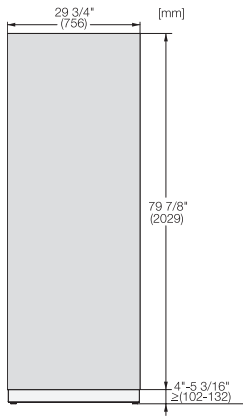

KFP 3005 ed/cs

Stainless steel front

For the integration of MasterCool refrigerators and freezers in your kitchen.

EAN: 4002516324553 / Material number: 11499080 / Old Material Number: 38996084EU1

- For 75 cm wide built-in refrigerators or freezers

KFP 3005 ed/cs

Stainless steel front

For the integration of MasterCool refrigerators and freezers in your kitchen.

KFP3005ed/cs, KFP3004ed/cs, Front panel, Front dimensions, MasterCool II, installation drawings