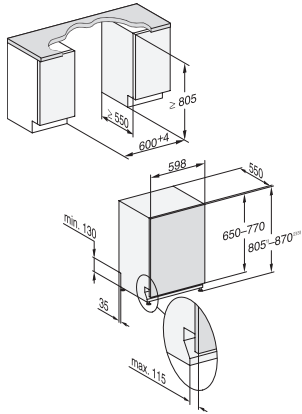

G7000, fully integrated dishwasher, 60cm (installation drawing)

- 1) Plinth height 35-155 mm, 2) Plinth height 100-220 mm,
- 3) Appliance height max. 930 mm with plinth height conversion kit (Mat.-Nr. 6.394.761),

G7000, fully integrated dishwasher, XXL, 60cm (installation drawing)