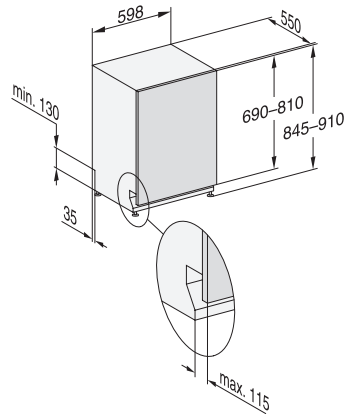

G7000, fully integrated dishwasher, 60cm (installation drawing)

- 1) Plinth height 35-155 mm, 2) Plinth height 100-220 mm,
- 3) Appliance height max. 930 mm with plinth height conversion kit (Mat.-Nr. 6.394.761),

G7000, fully integrated dishwasher, XXL, 60cm (installation drawing)