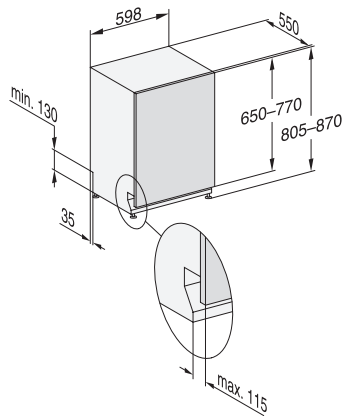

<b>Basket design</b>	
Cutlery loading	3D MultiFlex tray
FlexCare glass holder	2
FlexCare cup rack	1
Basket design	ExtraComfort
<b>Safety</b>	
Waterproof system	•
Filter indicator light	•
<b>Technical data</b>	
Niche width minimal in mm	600
Niche width max in mm	600
Niche height minimal in mm	805
Niche height maximal in mm	870
Niche depth in mm	550
Appliance width in mm	598
Appliance height in mm	805
Appliance depth in mm	550
Depth with door open in cm	116,5
Net weight in kg	48,0
Total rated load in kW	2,00
Voltage in V	230
Fuse rating in A	10
Number of phases	1
Electrical frequency standard	50
Length of water inlet hose in cm	1,50
Length of water drain hose in cm	1,50
Length of supply lead in m	1,70
Min. front panel weight in kg	4,0
Max. front panel weight in kg	11,0
[can be retrofitted by Service to min.]	7,0
[can be retrofitted by Service to max.]	14,0
<b>Available display languages</b>	
Available display languages via MultiLingua	deutsch, english, español, français, italiano, nederlands, português, türkçe
<b>Accessories included</b>	
1 x PowerDisk	•
Voucher for 6 x PowerDisk	•

## G 7360 SCVi AutoDos

Fully integrated dishwashers

with automatic dispensing thanks to AutoDos with integrated PowerDisk.

G7000, fully integrated dishwasher, 60cm (installation drawing)

- 1) Plinth height 35-155 mm, 2) Plinth height 100-220 mm,
- 3) Appliance height max. 930 mm with plinth height conversion kit (Mat.-Nr. 6.394.761),

G7000, fully integrated dishwasher, 60cm (installation drawing)