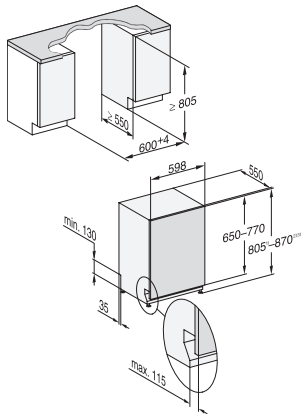

G 7360 SCVi AutoDos

Fully integrated dishwashers

with automatic dispensing thanks to AutoDos with integrated PowerDisk.

G7000, fully integrated dishwasher, 60cm (installation drawing)

1) Plinth height 35-155 mm, 2) Plinth height 100-220 mm,
3) Appliance height max. 930 mm with plinth height conversion kit (Mat.-Nr. 6.394.761),