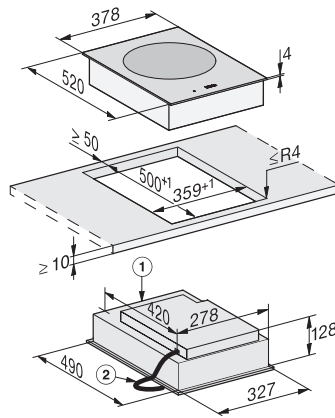

CS 7641 FL
SmartLine element
with induction wok

EAN: 4002516276210 / Material number: 11323040 / Old Material Number: 27764150GB

Cutout dimensions in mm (depth) with surface-mounted installation	500
Casing height incl. connection box in mm	129
Internal cutout dimensions in mm (width) with flush installation	358
Internal cutout dimensions in mm (depth) with flush installation	500
Weight in kg	12
External cutout dimensions in mm (width) with flush installation	382
External cutout dimensions in mm (depth) with flush installation	524
Total rated load in kW	3,00
Length of supply lead in m	1,5
Voltage in V	220-240
Frequency in Hz	50-60
Accessories included	
Mains cable	Yes
Coated wok pan	•

CS 7641 FL SmartLine element with induction wok

CS7641FL, flush (Installation drawing)

1) Front, 2) Mains connection cable, L = 2000 mm, 3) Stepped cut-out, 4) Wooden frame 12 mm (supplied loose)

CS7641FL, onset (Installation drawing)

1) Front, 2) Mains connection cable, L = 2000 mm

CS 7000 FL, flush (Installation drawing)

*7+0,5 = CS7641 (Wok)

CS 7000 FL, flush (Installation drawing)

*7+0,5 = CS7641 (Wok)