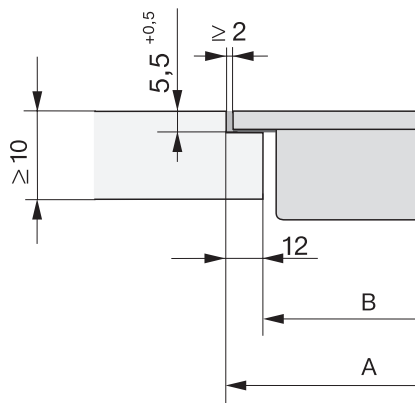

CS 7641 FL
SmartLine element
with induction wok

EAN: 4002516276210 / Material number: 11323040 / Old Material Number: 27764150GB

Cutout dimensions in mm (depth) with surface-mounted installation	500
Casing height incl. connection box in mm	129
Internal cutout dimensions in mm (width) with flush installation	358
Internal cutout dimensions in mm (depth) with flush installation	500
Weight in kg	12
External cutout dimensions in mm (width) with flush installation	382
External cutout dimensions in mm (depth) with flush installation	524
Total rated load in kW	3,00
Length of supply lead in m	1,5
Voltage in V	220-240
Frequency in Hz	50-60
Accessories included	
Mains cable	Yes
Coated wok pan	•

CS 7641 FL SmartLine element with induction wok

CS7641FL, flush (Installation drawing)

1) Front, 2) Mains connection cable, L = 2000 mm, 3) Stepped cut-out, 4) Wooden frame 12 mm (supplied loose)

CS7641FL, onset (Installation drawing)

1) Front, 2) Mains connection cable, L = 2000 mm

CS 7000 FL, flush (Installation drawing)

*7+0,5 = CS7641 (Wok)

CS 7000 FL, flush (Installation drawing)

*7+0,5 = CS7641 (Wok)