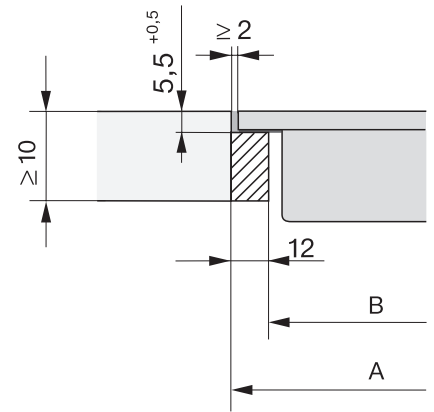

CS 7641 FL
SmartLine element
with induction wok

EAN: 4002516276210 / Material number: 11323040 / Old Material Number: 27764150GB

Cutout dimensions in mm (depth) with surface-mounted installation	500
Casing height incl. connection box in mm	129
Internal cutout dimensions in mm (width) with flush installation	358
Internal cutout dimensions in mm (depth) with flush installation	500
Weight in kg	12
External cutout dimensions in mm (width) with flush installation	382
External cutout dimensions in mm (depth) with flush installation	524
Total rated load in kW	3,00
Length of supply lead in m	1,5
Voltage in V	220-240
Frequency in Hz	50-60
Accessories included	
Mains cable	Yes
Coated wok pan	•

CS 7641 FL SmartLine element with induction wok

CS7641FL, flush (Installation drawing)

1) Front, 2) Mains connection cable, L = 2000 mm, 3) Stepped cut-out, 4) Wooden frame 12 mm (supplied loose)

CS7641FL, onset (Installation drawing)

1) Front, 2) Mains connection cable, L = 2000 mm

CS 7000 FL, flush (Installation drawing)

*7+0,5 = CS7641 (Wok)

CS 7000 FL, flush (Installation drawing)

*7+0,5 = CS7641 (Wok)