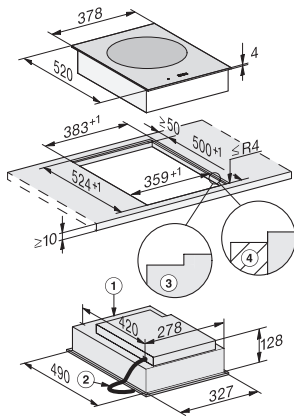

CS 7641 FL
SmartLine element
with induction wok

EAN: 4002516276210 / Material number: 11323040 / Old Material Number: 27764150GB

Cutout dimensions in mm (depth) with surface-mounted installation	500
Casing height incl. connection box in mm	129
Internal cutout dimensions in mm (width) with flush installation	358
Internal cutout dimensions in mm (depth) with flush installation	500
Weight in kg	12
External cutout dimensions in mm (width) with flush installation	382
External cutout dimensions in mm (depth) with flush installation	524
Total rated load in kW	3,00
Length of supply lead in m	1,5
Voltage in V	220-240
Frequency in Hz	50-60
Accessories included	
Mains cable	Yes
Coated wok pan	•

CS 7641 FL SmartLine element with induction wok

CS7641FL, flush (Installation drawing)

1) Front, 2) Mains connection cable, L = 2000 mm, 3) Stepped cut-out, 4) Wooden frame 12 mm (supplied loose)

CS7641FL, onset (Installation drawing)