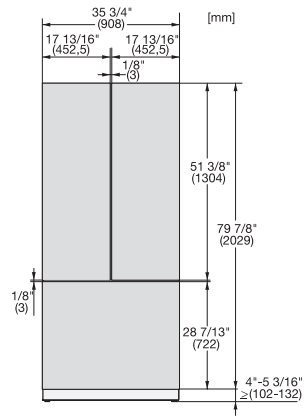

KFP 3634 ed/cs

Stainless steel front

For the stylish integration of MasterCool FrenchDoor in your kitchen.

EAN: 4002516135708 / Material number: 11153850 / Old Material Number: 38996077EU1

- For the upper left door of the KF 2981 Vi

KFP 3634 ed/cs

Stainless steel front

For the stylish integration of MasterCool FrenchDoor in your kitchen.

KFP3635ed/cs, KFP3634ed/cs R, KFP3634ed/cs L, KFP3634ed/cs, Front panel, Front dimensions, MasterCool, sketch