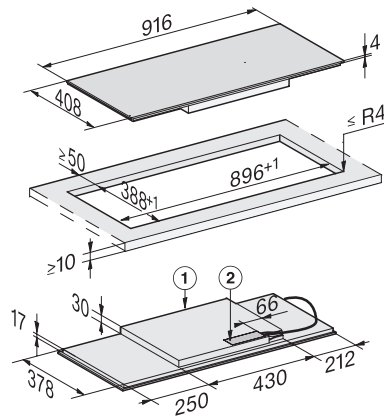

Technical data

Dimensions in mm (width)	916
Dimensions in mm (height)	51
Dimensions in mm (depth)	408
Cutout dimensions in mm (width) with surface-mounted installation	896
Cutout dimensions in mm (depth) with surface-mounted installation	388
Casing height incl. connection box in mm	51
Internal cutout dimensions in mm (width) with flush installation	896
Internal cutout dimensions in mm (depth) with flush installation	388
Weight in kg	12
External cutout dimensions in mm (width) with flush installation	920
External cutout dimensions in mm (depth) with flush installation	412
Total rated load in kW	7,30
Length of supply lead in m	1,4
Voltage in V	230
Frequency in Hz	50-60

Accessories included

Mains cable	Yes
-------------	-----

KM 7684 FL

Induction hob with onset controls

panorama design with two PowerFlex cooking areas for extra convenience.

KM7684FL, KM7684-1FL, flush (installation drawings)

1) Front, 2) Mains connection box with mains connection cable, L = 1440 mm, are enclosed loosely, 3) Stepped cut-out natural stone worktop, 4) Wood support 12 mm (not supplied)

KM7684FL, KM7684-1FL, onset installation (installation drawings)

1) Front, 2) Mains connection box with mains connection cable, L = 1440 mm