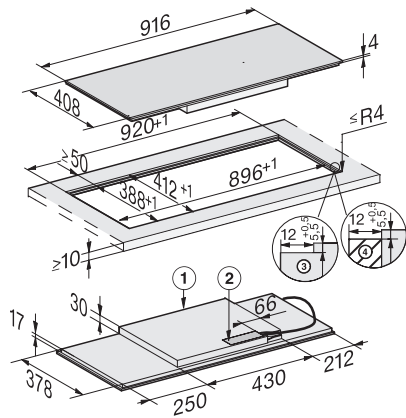

KM 7684 FL

Induction hob with onset controls

panorama design with two PowerFlex cooking areas for extra convenience.

KM7684FL, KM7684-1FL, flush (installation drawings)

1) Front, 2) Mains connection box with mains connection cable, L = 1440 mm, are enclosed loosely, 3) Stepped cut-out natural stone worktop, 4) Wood support 12 mm (not supplied)