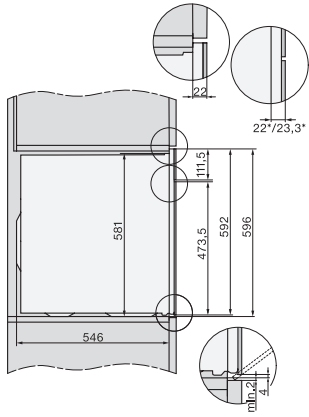

DO 7860  
 Dialog oven  
 - from designer-level kitchen to star rated kitchen.

DO7860, installation drawings  
 22 mm – glass, 23,3 mm – metal

DO7860, DO7860 C (CN), installation drawings, GB,  
 AUS, CN  
 22 mm – glass, 23.3 mm – metal

DO7860, DO7860C (CN), installation drawings

DO7860, DO7860C (CN), installation drawings

DO7860, installation drawings  
 1) Mains Connection cable, L = 1500 mm, 2) No connection in this area, 3) Lüftungsausschnitt min. 150 cm<sup>2</sup>

DO7860, DO7860 C (CN), installation drawings, GB,  
 AUS, CN  
 1) Mains connection cable, L = 1500 mm, 2) No connection in this area, 3) Lüftungsausschnitt min. 150 cm<sup>2</sup>

H7000 handle, installation drawing  
 1) 400 mm, 2) 360 mm, 3) 47 mm, 4) 24 mm, 5) 32.5 mm