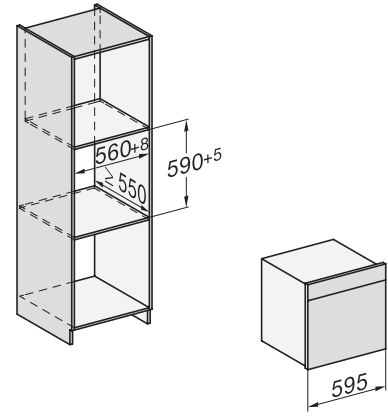

DO 7860  
 Dialog oven  
 - from designer-level kitchen to star rated kitchen.

DO7860, installation drawings  
 22 mm – glass, 23,3 mm – metal

DO7860, DO7860 C (CN), installation drawings, GB,  
 AUS, CN  
 22 mm – glass, 23.3 mm – metal

DO7860, DO7860C (CN), installation drawings

DO7860, DO7860C (CN), installation drawings

DO7860, installation drawings  
 1) Mains Connection cable, L = 1500 mm, 2) No connection in this area, 3) Lüftungsausschnitt min. 150 cm<sup>2</sup>