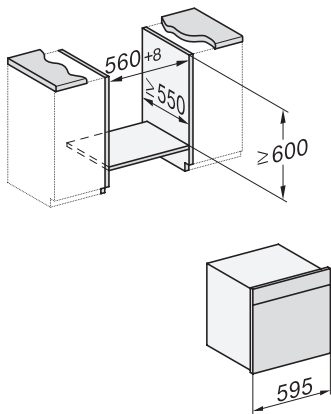

DO 7860  
 Dialog oven  
 - from designer-level kitchen to star rated kitchen.

DO7860, installation drawings  
 22 mm – glass, 23,3 mm – metal

DO7860, DO7860 C (CN), installation drawings, GB,  
 AUS, CN  
 22 mm – glass, 23.3 mm – metal

DO7860, DO7860C (CN), installation drawings

DO7860, DO7860C (CN), installation drawings

DO7860, installation drawings  
 1) Mains Connection cable, L = 1500 mm, 2) No connection in this area, 3) Lüftungsausschnitt min. 150 cm<sup>2</sup>

DO7860, DO7860 C (CN), installation drawings, GB,  
 AUS, CN  
 1) Mains connection cable, L = 1500 mm, 2) No connection in this area, 3) Lüftungsausschnitt min. 150 cm<sup>2</sup>

H7000 handle, installation drawing  
 1) 400 mm, 2) 360 mm, 3) 47 mm, 4) 24 mm, 5) 32.5 mm