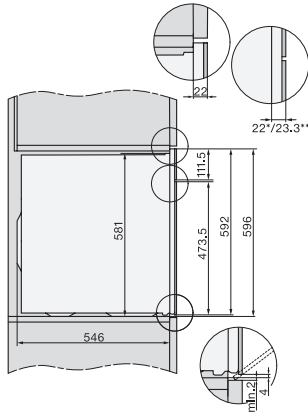

DO 7860  
 Dialog oven  
 - from designer-level kitchen to star rated kitchen.

DO7860, installation drawings  
 22 mm – glass, 23,3 mm – metal

DO7860, DO7860 C (CN), installation drawings, GB,  
 AUS, CN  
 22 mm – glass, 23.3 mm – metal

DO7860, DO7860C (CN), installation drawings

DO7860, DO7860C (CN), installation drawings

DO7860, installation drawings  
 1) Mains Connection cable, L = 1500 mm, 2) No connection in this area, 3) Lüftungsausschnitt min. 150 cm<sup>2</sup>

DO7860, DO7860 C (CN), installation drawings, GB,  
 AUS, CN  
 1) Mains connection cable, L = 1500 mm, 2) No connection in this area, 3) Lüftungsausschnitt min. 150 cm<sup>2</sup>

H7000 handle, installation drawing  
 1) 400 mm, 2) 360 mm, 3) 47 mm, 4) 24 mm, 5) 32.5 mm