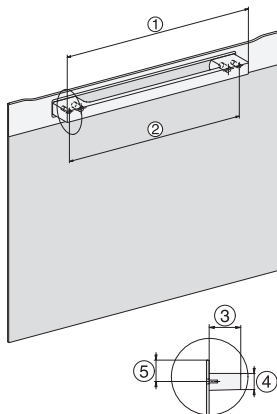

DO7860, DO7860C (CN), installation drawings

DO7860, DO7860C (CN), installation drawings

DO7860, installation drawings  
 1) Mains Connection cable, L = 1500 mm, 2) No connection in this area, 3) Lüftungsausschnitt min. 150 cm<sup>2</sup>

DO7860, DO7860 C (CN), installation drawings, GB,  
 AUS, CN  
 1) Mains connection cable, L = 1500 mm, 2) No connection in this area, 3) Lüftungsausschnitt min. 150 cm<sup>2</sup>

H7000 handle, installation drawing  
 1) 400 mm, 2) 360 mm, 3) 47 mm, 4) 24 mm, 5) 32.5 mm