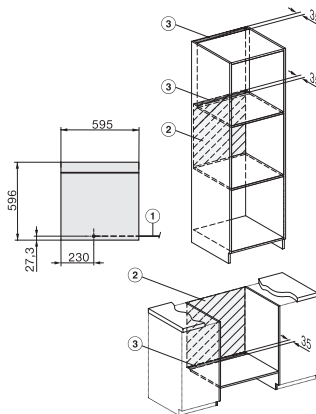

DO 7860  
 Dialog oven  
 - from designer-level kitchen to star rated kitchen.

DO7860, installation drawings  
 22 mm – glass, 23,3 mm – metal

DO7860, DO7860 C (CN), installation drawings, GB,  
 AUS, CN  
 22 mm – glass, 23.3 mm – metal

DO7860, DO7860C (CN), installation drawings

DO7860, DO7860C (CN), installation drawings

DO7860, installation drawings  
 1) Mains Connection cable, L = 1500 mm, 2) No connection in this area, 3) Lüftungsausschnitt min. 150 cm<sup>2</sup>

DO7860, DO7860 C (CN), installation drawings, GB,  
 AUS, CN  
 1) Mains connection cable, L = 1500 mm, 2) No connection in this area, 3) Lüftungsausschnitt min. 150 cm<sup>2</sup>

H7000 handle, installation drawing  
 1) 400 mm, 2) 360 mm, 3) 47 mm, 4) 24 mm, 5) 32.5 mm