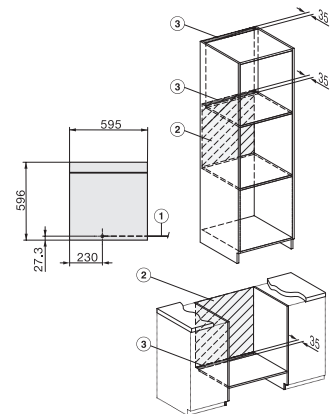

DO 7860  
 Dialog oven  
 - from designer-level kitchen to star rated kitchen.

DO7860, installation drawings  
 22 mm – glass, 23,3 mm – metal

DO7860, DO7860 C (CN), installation drawings, GB,  
 AUS, CN  
 22 mm – glass, 23.3 mm – metal

DO7860, DO7860C (CN), installation drawings

DO7860, DO7860C (CN), installation drawings

DO7860, installation drawings  
 1) Mains Connection cable, L = 1500 mm, 2) No connection in this area, 3) Lüftungsausschnitt min. 150 cm<sup>2</sup>

DO7860, DO7860 C (CN), installation drawings, GB,  
 AUS, CN  
 1) Mains connection cable, L = 1500 mm, 2) No connection in this area, 3) Lüftungsausschnitt min. 150 cm<sup>2</sup>

H7000 handle, installation drawing  
 1) 400 mm, 2) 360 mm, 3) 47 mm, 4) 24 mm, 5) 32.5 mm