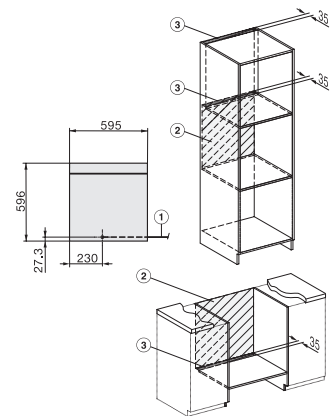

DO 7860

Dialog oven

- from designer-level kitchen to star rated kitchen.

DO7860, installation drawings
22 mm – glass, 23,3 mm – metal

DO7860, DO7860 C (CN), installation drawings, GB, AUS, CN
22 mm – glass, 23.3 mm – metal

DO7860, DO7860C (CN), installation drawings

DO7860, DO7860C (CN), installation drawings

DO7860, installation drawings
1) Mains Connection cable, L = 1500 mm, 2) No connection in this area, 3) Lüftungsausschnitt min. 150 cm²

DO7860, DO7860 C (CN), installation drawings, GB, AUS, CN
1) Mains connection cable, L = 1500 mm, 2) No connection in this area, 3) Lüftungsausschnitt min. 150 cm²

DG7x40, DGC7x4x, DGC7x6x, DG7635, DGM7x4x, DO7, H2860B/BP, H7240BM, H7x40BM, H7x4xB/BP, H7x6xB/BP, installation drawings