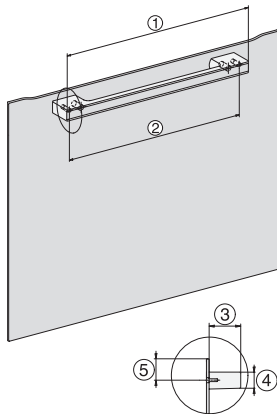

DO7860, DO7860C (CN), installation drawings

DO7860, DO7860C (CN), installation drawings

DO7860, installation drawings
1) Mains Connection cable, L = 1500 mm, 2) No connection in this area, 3) Lüftungsausschnitt min. 150 cm²

DO7860, DO7860 C (CN), installation drawings, GB, AUS, CN
1) Mains connection cable, L = 1500 mm, 2) No connection in this area, 3) Lüftungsausschnitt min. 150 cm²

DG7x40, DGC7x4x, DGC7x6x, DG7635, DGM7x4x, DO7, H2860B/BP, H7240BM, H7x40BM, H7x4xB/BP, H7x6xB/BP, installation drawings

1) 400 mm, 2) 360 mm, 3) 47 mm, 4) 27 mm, 5) 32.5 mm