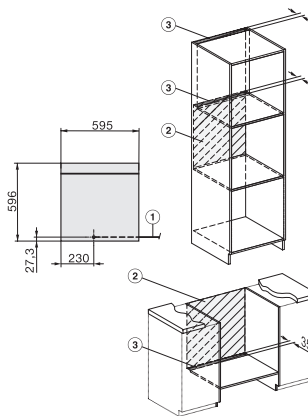

DO 7860

Dialog oven

- from designer-level kitchen to star rated kitchen.

DO7860, installation drawings
22 mm – glass, 23,3 mm – metal

DO7860, DO7860 C (CN), installation drawings, GB, AUS, CN
22 mm – glass, 23.3 mm – metal

DO7860, DO7860C (CN), installation drawings

DO7860, DO7860C (CN), installation drawings

DO7860, installation drawings
1) Mains Connection cable, L = 1500 mm, 2) No connection in this area, 3) Lüftungsausschnitt min. 150 cm²

DO7860, DO7860 C (CN), installation drawings, GB, AUS, CN
1) Mains connection cable, L = 1500 mm, 2) No connection in this area, 3) Lüftungsausschnitt min. 150 cm²

DG7x40, DGC7x4x, DGC7x6x, DG7635, DGM7x4x, DO7, H2860B/BP, H7240BM, H7x40BM, H7x4xB/BP, H7x6xB/BP, installation drawings

1) 400 mm, 2) 360 mm, 3) 47 mm, 4) 27 mm, 5) 32.5 mm