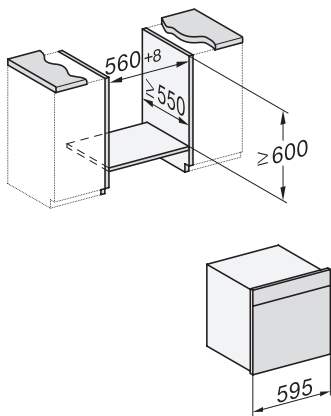

DO 7860

Dialog oven

- from designer-level kitchen to star rated kitchen.

DO7860, installation drawings
22 mm – glass, 23,3 mm – metal

DO7860, DO7860 C (CN), installation drawings, GB, AUS, CN
22 mm – glass, 23.3 mm – metal

DO7860, DO7860C (CN), installation drawings

DO7860, DO7860C (CN), installation drawings

DO7860, installation drawings
1) Mains Connection cable, L = 1500 mm, 2) No connection in this area, 3) Lüftungsausschnitt min. 150 cm²

DO7860, DO7860 C (CN), installation drawings, GB, AUS, CN
1) Mains connection cable, L = 1500 mm, 2) No connection in this area, 3) Lüftungsausschnitt min. 150 cm²

DG7x40, DGC7x4x, DGC7x6x, DG7635, DGM7x4x, DO7, H2860B/BP, H7240BM, H7x40BM, H7x4xB/BP, H7x6xB/BP, installation drawings

1) 400 mm, 2) 360 mm, 3) 47 mm, 4) 27 mm, 5) 32.5 mm