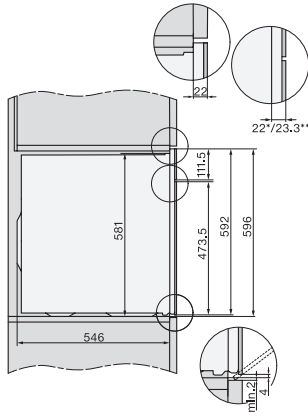

DO 7860

Dialog oven

- from designer-level kitchen to star rated kitchen.

DO7860, installation drawings
22 mm – glass, 23,3 mm – metal

DO7860, DO7860 C (CN), installation drawings, GB, AUS, CN
22 mm – glass, 23.3 mm – metal

DO7860, DO7860C (CN), installation drawings

DO7860, DO7860C (CN), installation drawings

DO7860, installation drawings
1) Mains Connection cable, L = 1500 mm, 2) No connection in this area, 3) Lüftungsausschnitt min. 150 cm²

DO7860, DO7860 C (CN), installation drawings, GB, AUS, CN
1) Mains connection cable, L = 1500 mm, 2) No connection in this area, 3) Lüftungsausschnitt min. 150 cm²

DG7x40, DGC7x4x, DGC7x6x, DG7635, DGM7x4x, DO7, H2860B/BP, H7240BM, H7x40BM, H7x4xB/BP, H7x6xB/BP, installation drawings

1) 400 mm, 2) 360 mm, 3) 47 mm, 4) 27 mm, 5) 32.5 mm