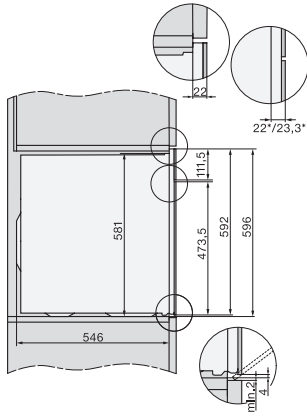

DO 7860

Dialog oven

- from designer-level kitchen to star rated kitchen.

DO7860, installation drawings
22 mm – glass, 23,3 mm – metal

DO7860, DO7860 C (CN), installation drawings, GB, AUS, CN
22 mm – glass, 23.3 mm – metal

DO7860, DO7860C (CN), installation drawings

DO7860, DO7860C (CN), installation drawings

DO7860, installation drawings
1) Mains Connection cable, L = 1500 mm, 2) No connection in this area, 3) Lüftungsausschnitt min. 150 cm²

DO7860, DO7860 C (CN), installation drawings, GB, AUS, CN
1) Mains connection cable, L = 1500 mm, 2) No connection in this area, 3) Lüftungsausschnitt min. 150 cm²

DG7x40, DGC7x4x, DGC7x6x, DG7635, DGM7x4x, DO7, H2860B/BP, H7240BM, H7x40BM, H7x4xB/BP, H7x6xB/BP, installation drawings

1) 400 mm, 2) 360 mm, 3) 47 mm, 4) 27 mm, 5) 32.5 mm