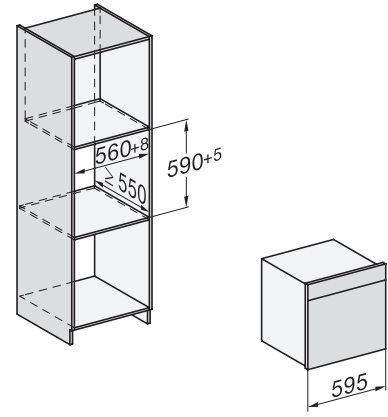

DO 7860

Dialog oven

- from designer-level kitchen to star rated kitchen.

DO7860, installation drawings
22 mm – glass, 23,3 mm – metal

DO7860, DO7860 C (CN), installation drawings, GB, AUS, CN
22 mm – glass, 23.3 mm – metal

DO7860, DO7860C (CN), installation drawings

DO7860, DO7860C (CN), installation drawings

DO7860, installation drawings
1) Mains Connection cable, L = 1500 mm, 2) No connection in this area, 3) Lüftungsausschnitt min. 150 cm²

DO7860, DO7860 C (CN), installation drawings, GB, AUS, CN
1) Mains connection cable, L = 1500 mm, 2) No connection in this area, 3) Lüftungsausschnitt min. 150 cm²

DG7x40, DGC7x4x, DGC7x6x, DG7635, DGM7x4x, DO7, H2860B/BP, H7240BM, H7x40BM, H7x4xB/BP, H7x6xB/BP, installation drawings

1) 400 mm, 2) 360 mm, 3) 47 mm, 4) 27 mm, 5) 32.5 mm