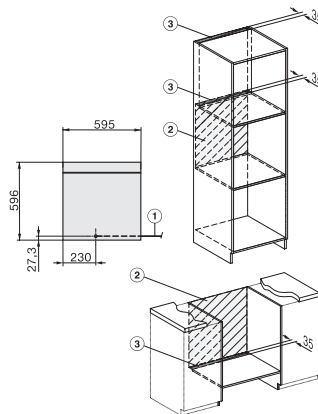

DO 7860  
 Dialog oven  
 - from designer-level kitchen to star rated kitchen.

DO7860, installation drawings  
 22 mm – glass, 23,3 mm – metal

DO7860, DO7860 C (CN), installation drawings, GB,  
 AUS, CN  
 22 mm – glass, 23,3 mm – metal

DO7860, DO7860C (CN), installation drawings

DO7860, DO7860C (CN), installation drawings

DO7860, installation drawings  
 1) Mains Connection cable, L = 1500 mm, 2) No connection in this area, 3) Lüftungsausschnitt min. 150 cm<sup>2</sup>

DO7860, DO7860 C (CN), installation drawings, GB,  
 AUS, CN  
 1) Mains connection cable, L = 1500 mm, 2) No connection in this area, 3) Lüftungsausschnitt min. 150 cm<sup>2</sup>

H7000 handle, glass, installation drawings  
 1) 400 mm, 2) 360 mm, 3) 47 mm, 4) 27 mm, 5) 32.5 mm