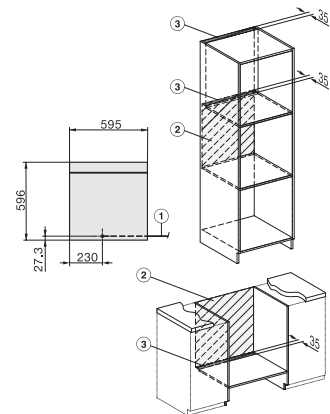

DO 7860  
 Dialog oven  
 - from designer-level kitchen to star rated kitchen.

DO7860, installation drawings  
 22 mm – glass, 23,3 mm – metal

DO7860, DO7860 C (CN), installation drawings, GB,  
 AUS, CN  
 22 mm – glass, 23,3 mm – metal

DO7860, DO7860C (CN), installation drawings

DO7860, DO7860C (CN), installation drawings

DO7860, installation drawings  
 1) Mains Connection cable, L = 1500 mm, 2) No connection in this area, 3) Lüftungsausschnitt min. 150 cm<sup>2</sup>

DO7860, DO7860 C (CN), installation drawings, GB,  
 AUS, CN  
 1) Mains connection cable, L = 1500 mm, 2) No connection in this area, 3) Lüftungsausschnitt min. 150 cm<sup>2</sup>

H7000 handle, glass, installation drawings  
 1) 400 mm, 2) 360 mm, 3) 47 mm, 4) 27 mm, 5) 32.5 mm