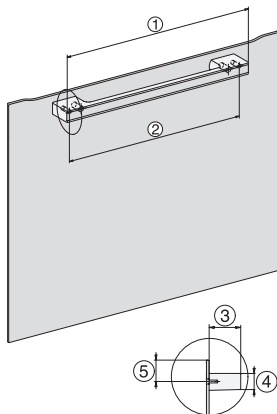

DO7860, DO7860C (CN), installation drawings

DO7860, DO7860C (CN), installation drawings

DO7860, installation drawings  
 1) Mains Connection cable, L = 1500 mm, 2) No connection in this area, 3) Lüftungsausschnitt min. 150 cm<sup>2</sup>

DO7860, DO7860 C (CN), installation drawings, GB,  
 AUS, CN  
 1) Mains connection cable, L = 1500 mm, 2) No connection in this area, 3) Lüftungsausschnitt min. 150 cm<sup>2</sup>

H7000 handle, glass, installation drawings  
 1) 400 mm, 2) 360 mm, 3) 47 mm, 4) 27 mm, 5) 32.5 mm