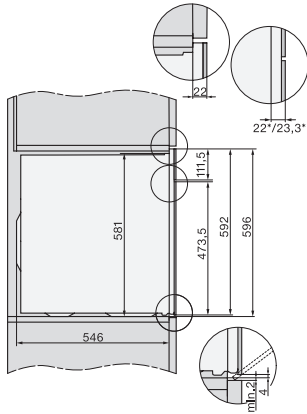

DO 7860  
 Dialog oven  
 - from designer-level kitchen to star rated kitchen.

DO7860, installation drawings  
 22 mm – glass, 23,3 mm – metal

DO7860, DO7860 C (CN), installation drawings, GB,  
 AUS, CN  
 22 mm – glass, 23,3 mm – metal

DO7860, DO7860C (CN), installation drawings

DO7860, DO7860C (CN), installation drawings

DO7860, installation drawings  
 1) Mains Connection cable, L = 1500 mm, 2) No connection in this area, 3) Lüftungsausschnitt min. 150 cm<sup>2</sup>

DO7860, DO7860 C (CN), installation drawings, GB,  
 AUS, CN  
 1) Mains connection cable, L = 1500 mm, 2) No connection in this area, 3) Lüftungsausschnitt min. 150 cm<sup>2</sup>

H7000 handle, glass, installation drawings  
 1) 400 mm, 2) 360 mm, 3) 47 mm, 4) 27 mm, 5) 32.5 mm