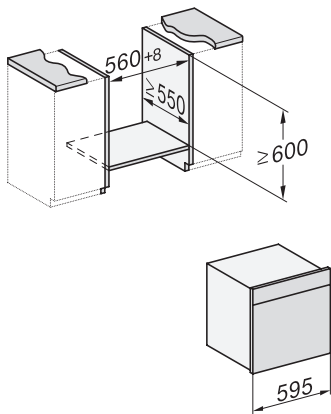

DO 7860  
 Dialog oven  
 - from designer-level kitchen to star rated kitchen.

DO7860, installation drawings  
 22 mm – glass, 23,3 mm – metal

DO7860, DO7860 C (CN), installation drawings, GB,  
 AUS, CN  
 22 mm – glass, 23,3 mm – metal

DO7860, DO7860C (CN), installation drawings

DO7860, DO7860C (CN), installation drawings

DO7860, installation drawings  
 1) Mains Connection cable, L = 1500 mm, 2) No connection in this area, 3) Lüftungsausschnitt min. 150 cm<sup>2</sup>

DO7860, DO7860 C (CN), installation drawings, GB,  
 AUS, CN  
 1) Mains connection cable, L = 1500 mm, 2) No connection in this area, 3) Lüftungsausschnitt min. 150 cm<sup>2</sup>

H7000 handle, glass, installation drawings  
 1) 400 mm, 2) 360 mm, 3) 47 mm, 4) 27 mm, 5) 32.5 mm