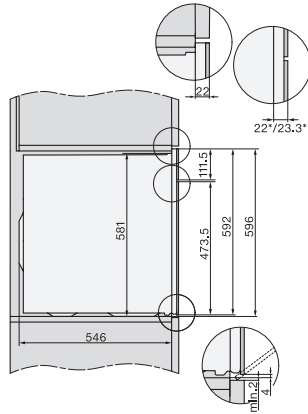

DO 7860  
 Dialog oven  
 - from designer-level kitchen to star rated kitchen.

DO7860, installation drawings  
 22 mm – glass, 23,3 mm – metal

DO7860, DO7860 C (CN), installation drawings, GB,  
 AUS, CN  
 22 mm – glass, 23,3 mm – metal

DO7860, DO7860C (CN), installation drawings

DO7860, DO7860C (CN), installation drawings

DO7860, installation drawings  
 1) Mains Connection cable, L = 1500 mm, 2) No connection in this area, 3) Lüftungsausschnitt min. 150 cm<sup>2</sup>

DO7860, DO7860 C (CN), installation drawings, GB,  
 AUS, CN  
 1) Mains connection cable, L = 1500 mm, 2) No connection in this area, 3) Lüftungsausschnitt min. 150 cm<sup>2</sup>

H7000 handle, glass, installation drawings  
 1) 400 mm, 2) 360 mm, 3) 47 mm, 4) 27 mm, 5) 32.5 mm