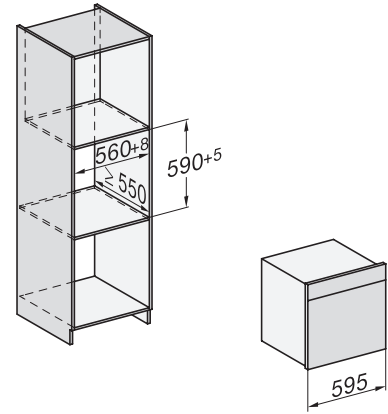

DO 7860  
Dialog oven

- from designer-level kitchen to star rated kitchen.

EAN: 4002516159957 / Material number: 11108000 /  
Old Material Number: 20786025GB

SoftOpen	•
Programmable cooking duration	•
Actual temperature display	•
Recommended temperature	•
Help function	•
Individual settings	•
Timed steam bursts programmable	•
Polyphonic buzzers	•
Clock synchronisation	•
Programmable start of cooking duration	•
Target temperature display	•
Buzzer when desired temperature is reached	•
Suggested Gourmet units	•
Sabbath programme	•
<b>Efficiency and sustainability</b>	
Residual heat utilisation	•
<b>Cleaning and care</b>	
Pyrolytic self-cleaning	•
Heated catalyser	•
<b>Safety</b>	
Appliance cooling system and touch-cool front	•
Safety switch-off	•
System lock	•
Door lock during pyrolytic cleaning	•
Sensor lock	•
<b>Technical data</b>	
Appliance width in mm	595
Oven compartment volume in l	50
No. of shelf levels	4
Oven light	BrilliantLight
Voltage in V	220-240
Fuse rating in A	16
Temperatures in °C	30-300
Number of phases	1
Temperatures min. in °C	30
Temperatures max. in °C	300
Niche width min. in mm	560
Niche width max. in mm	568
Niche height min. in mm	590
Niche height max. in mm	595
Niche depth in mm	550
Appliance height in mm	596
Appliance depth in mm	568
Weight in kg	60,8
Total rated load in kW	3,70
Frequency in Hz	50
Mains cable	•
Length of supply lead in m	2,00

DO 7860  
 Dialog oven  
 - from designer-level kitchen to star rated kitchen.

DO7860, installation drawings  
 22 mm – glass, 23,3 mm – metal

DO7860, DO7860 C (CN), installation drawings, GB,  
 AUS, CN  
 22 mm – glass, 23,3 mm – metal

DO7860, DO7860 C (CN), installation drawings, GB,  
 AUS, CN  
 1) Mains connection cable, L = 1500 mm, 2) No connection in this area, 3) Lüftungsausschnitt min. 150 cm<sup>2</sup>

H7000 handle, glass, installation drawings  
 1) 400 mm, 2) 360 mm, 3) 47 mm, 4) 27 mm, 5) 32.5 mm