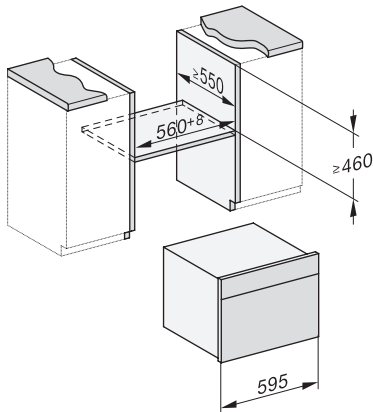

1) 400 mm, 2) 360 mm, 3) 47 mm, 4) 24 mm, 5) 32.5 mm

ESW7x20, DGC7x4xHCPro, DGC7x4xHCXPro installation drawings

ESW7x10, DGC7x4xHCPro, DGC7x4xHCXPro, installation drawings

DG7x4x, DGM7x4x, DGC7x4x, DGC7x4xX, DGC7x4xHCPro, DGC7x4xHCXPro installation drawings

DGC7x4x, DGC7x4xX, DGC7x4xHCPro, DGC7x4xHCXPro installation drawings

DGC7x40, installation drawings

1) Front view, 2) Mains connection cable, L=2.000 mm, 3) Ventilation cut min. 180 cm<sup>2</sup>, 4) No connection in this area