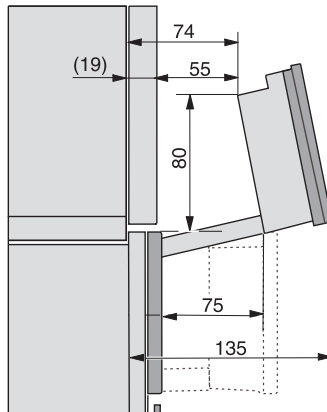

DGC7x4x, DGC7x4x-55, DGC7xxx, DGC7x4xHCPro, DGC7x4xHCXPro installation drawings