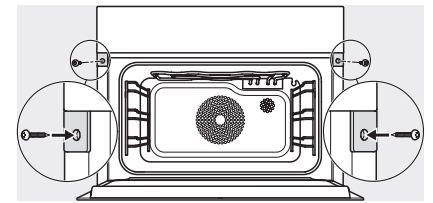

DGC7x4x, DGC7x4xX, DGC7x4xHCPro, DGC7x4xHCXPro installation drawings