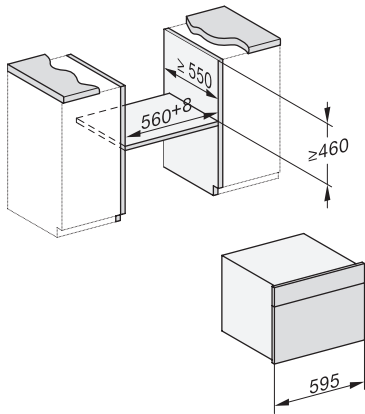

## DGC 7840

Compact combination steam oven

for steam cooking, baking, roasting with wireless food probe + menu cooking.

DG2840, DG7x40, DGC7x4x, DG7x6x, DGC7x6x, DGD7635, DGM7x4x, DO7, H28B/BP, H7x4xB/BM/BP, H7x6xB/BP, installation drawing

1) 400 mm, 2) 360 mm, 3) 47 mm, 4) 24 mm, 5) 32.5 mm

ESW7x20, DGC7x4xHCPro, DGC7x4xHCXPro installation drawings

ESW7x10, DGC7x4xHCPro, DGC7x4xHCXPro, installation drawings

DG7x4x, DGM7x4x, DGC7x4x, DGC7x4xX, DGC7x4xHCPro, DGC7x4xHCXPro installation drawings

DGC7x4x, DGC7x4xX, DGC7x4xHCPro, DGC7x4xHCXPro installation drawings

DGC7x40, installation drawings

1) Front view, 2) Mains connection cable, L=2.000 mm, 3) Ventilation cut min. 180 cm<sup>2</sup>, 4) No connection in this area