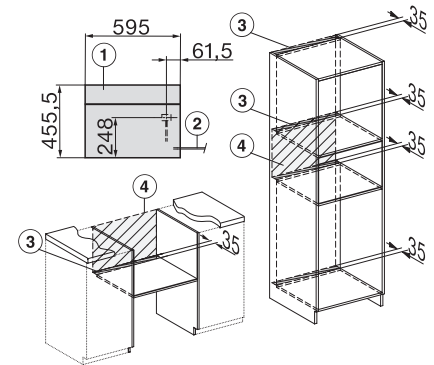

1) 400 mm, 2) 360 mm, 3) 47 mm, 4) 24 mm, 5) 32.5 mm

ESW7x20, DGC7x4xHCPro, DGC7x4xHCXPro installation drawings

ESW7x10, DGC7x4xHCPro, DGC7x4xHCXPro, installation drawings

DG7x4x, DGM7x4x, DGC7x4x, DGC7x4xX, DGC7x4xHCPro, DGC7x4xHCXPro installation drawings

DGC7x4x, DGC7x4xX, DGC7x4xHCPro, DGC7x4xHCXPro installation drawings

DGC7x40, installation drawings

1) Front view, 2) Mains connection cable, L=2.000 mm, 3) Ventilation cut min. 180 cm<sup>2</sup>, 4) No connection in this area