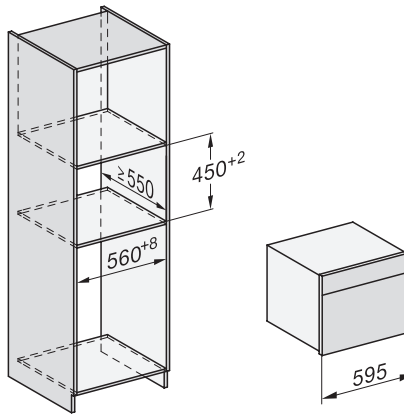

1) 400 mm, 2) 360 mm, 3) 47 mm, 4) 24 mm, 5) 32.5 mm

ESW7x20, DGC7x4xHCPro, DGC7x4xHCXPro installation drawings

ESW7x10, DGC7x4xHCPro, DGC7x4xHCXPro, installation drawings

DG7x4x, DGM7x4x, DGC7x4x, DGC7x4xX, DGC7x4xHCPro, DGC7x4xHCXPro installation drawings

DGC7x4x, DGC7x4xX, DGC7x4xHCPro, DGC7x4xHCXPro installation drawings

DGC7x40, installation drawings

1) Front view, 2) Mains connection cable, L=2.000 mm, 3) Ventilation cut min. 180 cm<sup>2</sup>, 4) No connection in this area