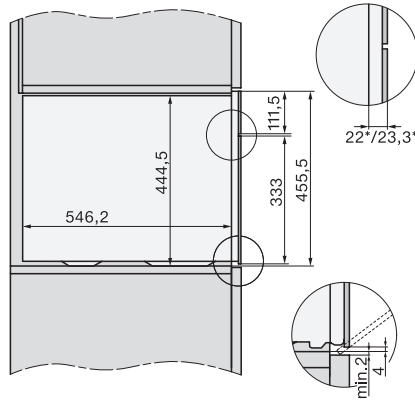

1) 400 mm, 2) 360 mm, 3) 47 mm, 4) 24 mm, 5) 32.5 mm

ESW7x20, DGC7x4xHCPro, DGC7x4xHCXPro installation drawings

ESW7x20, DG7xxx, DGM7xxx installation drawings

ESW7x20, DGM7x4x installation drawings

1) Front view, 2) Mains connection cable, L=2.000 mm, 3) Ventilation cut min. 180 cm², 4) No connection in this area

ESW7x10, DGC7x4xHCPro, DGC7x4xHCXPro, installation drawings

ESW7x10, EVS7010, DG7x4x, DGM7x4x installation drawings

A) 22 mm glass, 23,3 mm stainless steel

DG7xxx, DGM7xxx, installation drawings

built-in DG DGM DGC XL build-under, installation drawing

Screw joint DG DGM, installation drawing

DGM 7840

Steam oven with microwave

for healthy cooking & rapid heating-up with networking, menu cooking + M Touch.

DG DGM, installation drawing

side view DG DGM, installation drawings

22 mm glass, 23,3 mm metal

installation DGM, installation drawing

1) Mains connection cable, L=2000 mm, 2) Water supply hose, L=2000 mm, 3) ventilation cut-out min. 180 cm², 4) no connection in this area