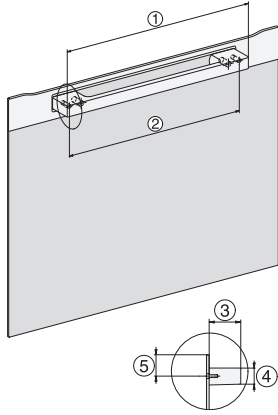

DGM 7840

Steam oven with microwave

for healthy cooking & rapid heating-up with networking, menu cooking + M Touch.

DG2840, DG7x40, DGC7x4x, DG7x6x, DGC7x6x, DGD7635, DGM7x4x, DO7, H28B/BP, H7x4xB/BM/BP, H7x6xB/BP, installation drawing

1) 400 mm, 2) 360 mm, 3) 47 mm, 4) 24 mm, 5) 32.5 mm