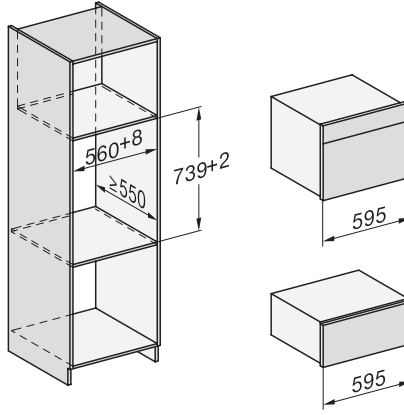

1) 400 mm, 2) 360 mm, 3) 47 mm, 4) 24 mm, 5) 32.5 mm

ESW7x20, DGC7x4xHCPro, DGC7x4xHCXPro installation drawings

ESW7x20, DG7xxx, DGM7xxx installation drawings

ESW7x20, DGM7x4x installation drawings

1) Front view, 2) Mains connection cable, L=2.000 mm, 3) Ventilation cut min. 180 cm², 4) No connection in this area