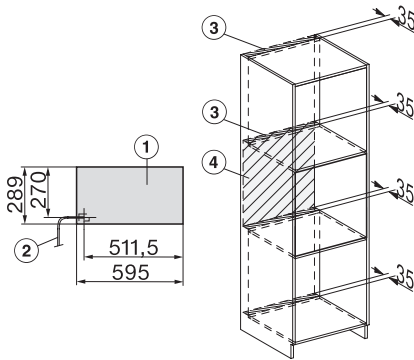

1) 400 mm, 2) 360 mm, 3) 47 mm, 4) 24 mm, 5) 32.5 mm

ESW7x20, DGC7x4xHCPro, DGC7x4xHCXPro installation drawings

ESW7x20, DG7xxx, DGM7xxx installation drawings

ESW7x20, DGM7x4x installation drawings

1) Front view, 2) Mains connection cable, L=2.000 mm, 3) Ventilation cut min. 180 cm², 4) No connection in this area