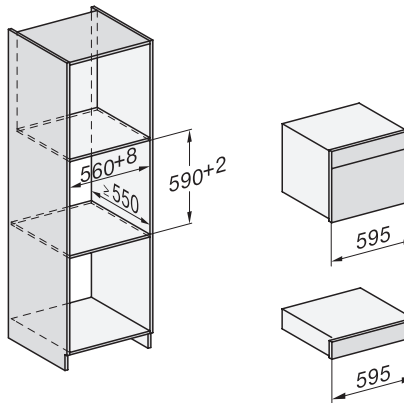

1) 400 mm, 2) 360 mm, 3) 47 mm, 4) 24 mm, 5) 32.5 mm

ESW7x20, DGC7x4xHCPro, DGC7x4xHCXPro installation drawings

ESW7x20, DG7xxx, DGM7xxx installation drawings

ESW7x20, DGM7x4x installation drawings

1) Front view, 2) Mains connection cable, L=2.000 mm, 3) Ventilation cut min. 180 cm², 4) No connection in this area