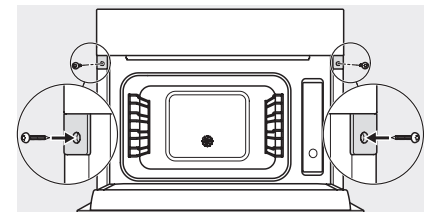

1) 400 mm, 2) 360 mm, 3) 47 mm, 4) 24 mm, 5) 32.5 mm

ESW7x20, DGC7x4xHCPro, DGC7x4xHCXPro installation drawings

ESW7x20, DG7xxx, DGM7xxx installation drawings

ESW7x20, DGM7x4x installation drawings

1) Front view, 2) Mains connection cable, L=2.000 mm, 3) Ventilation cut min. 180 cm², 4) No connection in this area

ESW7x10, DGC7x4xHCPro, DGC7x4xHCXPro, installation drawings

ESW7x10, EVS7010, DG7x4x, DGM7x4x installation drawings

A) 22 mm glass, 23,3 mm stainless steel

DG7xxx, DGM7xxx, installation drawings

built-in DG DGM DGC XL build-under, installation drawing

Screw joint DG DGM, installation drawing

DGM 7840

Steam oven with microwave

for healthy cooking & rapid heating-up with networking, menu cooking + M Touch.

DG DGM, installation drawing

side view DG DGM, installation drawings

22 mm glass, 23,3 mm metal

installation DGM, installation drawing

1) Mains connection cable, L=2000 mm, 2) Water supply hose, L=2000 mm, 3) ventilation cut-out min. 180 cm², 4) no connection in this area