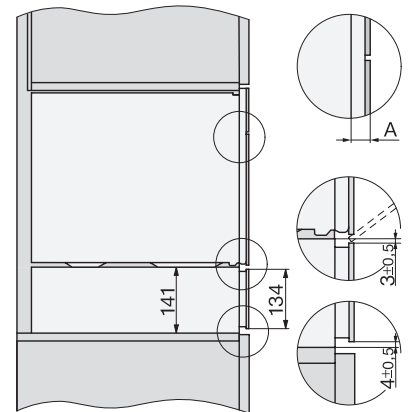

1) 400 mm, 2) 360 mm, 3) 47 mm, 4) 24 mm, 5) 32.5 mm

ESW7x20, DGC7x4xHCPro, DGC7x4xHCXPro installation drawings

ESW7x20, DG7xxx, DGM7xxx installation drawings

ESW7x20, DGM7x4x installation drawings

1) Front view, 2) Mains connection cable, L=2.000 mm, 3) Ventilation cut min. 180 cm², 4) No connection in this area

ESW7x10, DGC7x4xHCPro, DGC7x4xHCXPro, installation drawings

ESW7x10, EVS7010, DG7x4x, DGM7x4x installation drawings

A) 22 mm glass, 23,3 mm stainless steel

DG7xxx, DGM7xxx, installation drawings

built-in DG DGM DGC XL build-under, installation drawing

22 mm glass, 23,3 mm metal

installation DGM, installation drawing

1) Mains connection cable, L=2000 mm, 2) Water supply hose, L=2000 mm, 3) ventilation cut-out min. 180 cm², 4) no connection in this area