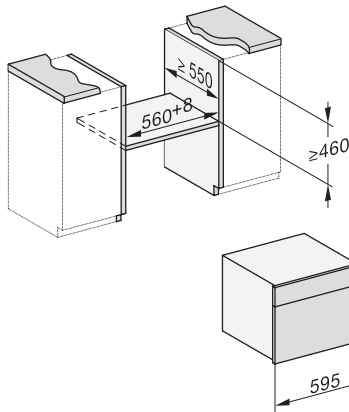

1) 400 mm, 2) 360 mm, 3) 47 mm, 4) 24 mm, 5) 32.5 mm

ESW7x20, DGC7x4xHCPro, DGC7x4xHCXPro installation drawings

ESW7x20, DG7xxx, DGM7xxx installation drawings

ESW7x20, DGM7x4x installation drawings

1) Front view, 2) Mains connection cable, L=2.000 mm, 3) Ventilation cut min. 180 cm², 4) No connection in this area

ESW7x10, DGC7x4xHCPro, DGC7x4xHCXPro, installation drawings

ESW7x10, EVS7010, DG7x4x, DGM7x4x installation drawings

A) 22 mm glass, 23,3 mm stainless steel

DG7xxx, DGM7xxx, installation drawings

built-in DG DGM DGC XL build-under, installation drawing

Screw joint DG DGM, installation drawing

DGM 7840

Steam oven with microwave

for healthy cooking & rapid heating-up with networking, menu cooking + M Touch.

DG DGM, installation drawing

side view DG DGM, installation drawings

22 mm glass, 23,3 mm metal

installation DGM, installation drawing

1) Mains connection cable, L=2000 mm, 2) Water supply hose, L=2000 mm, 3) ventilation cut-out min. 180 cm², 4) no connection in this area