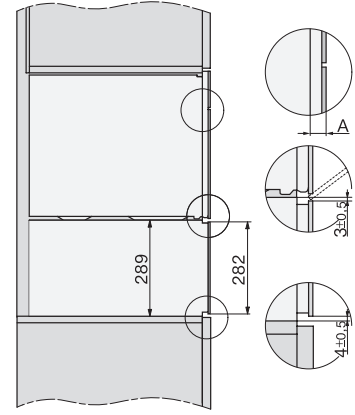

1) 400 mm, 2) 360 mm, 3) 47 mm, 4) 24 mm, 5) 32.5 mm

ESW7x20, DGC7x4xHCPro, DGC7x4xHCXPro installation drawings

ESW7x20, DG7xxx, DGM7xxx installation drawings

ESW7x20, DGM7x4x installation drawings

1) Front view, 2) Mains connection cable, L=2.000 mm, 3) Ventilation cut min. 180 cm², 4) No connection in this area

ESW7x10, DGC7x4xHCPro, DGC7x4xHCXPro, installation drawings

ESW7x10, EVS7010, DG7x4x, DGM7x4x installation drawings

A) 22 mm glass, 23,3 mm stainless steel

DG7xxx, DGM7xxx, installation drawings

built-in DG DGM DGC XL build-under, installation drawing

22 mm glass, 23,3 mm metal

installation DGM, installation drawing

1) Mains connection cable, L=2000 mm, 2) Water supply hose, L=2000 mm, 3) ventilation cut-out min. 180 cm², 4) no connection in this area