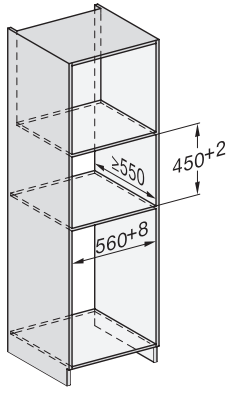

DGM 7840

Steam oven with microwave

for healthy cooking & rapid heating-up with networking, menu cooking + M Touch.

DG DGM, installation drawing