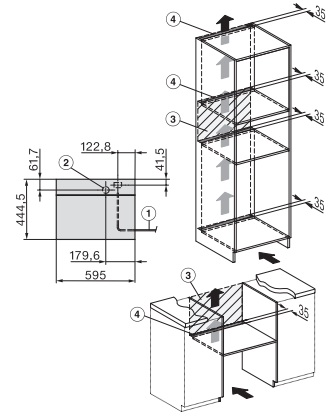

1) 400 mm, 2) 360 mm, 3) 47 mm, 4) 24 mm, 5) 32.5 mm

ESW7x20, DGC7x4xHCPro, DGC7x4xHCXPro installation drawings

ESW7x20, DG7xxx, DGM7xxx installation drawings

ESW7x20, DGM7x4x installation drawings

1) Front view, 2) Mains connection cable, L=2.000 mm, 3) Ventilation cut min. 180 cm², 4) No connection in this area

ESW7x10, DGC7x4xHCPro, DGC7x4xHCXPro, installation drawings

ESW7x10, EVS7010, DG7x4x, DGM7x4x installation drawings

A) 22 mm glass, 23,3 mm stainless steel

DG7xxx, DGM7xxx, installation drawings

built-in DG DGM DGC XL build-under, installation drawing

Screw joint DG DGM, installation drawing

DGM 7840

Steam oven with microwave

for healthy cooking & rapid heating-up with networking, menu cooking + M Touch.

DG DGM, installation drawing

side view DG DGM, installation drawings

22 mm glass, 23,3 mm metal

installation DGM, installation drawing

1) Mains connection cable, L=2000 mm, 2) Water supply hose, L=2000 mm, 3) ventilation cut-out min. 180 cm², 4) no connection in this area