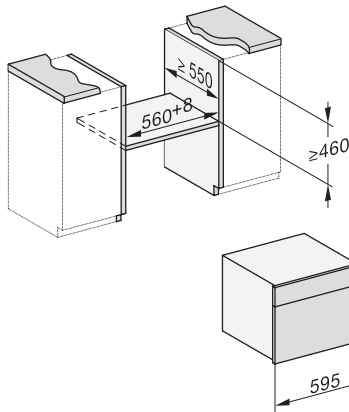

1) 400 mm, 2) 360 mm, 3) 47 mm, 4) 27 mm, 5) 32.5 mm

ESW7x20, DGC7x4xHCPro, DGC7x4xHCXPro installation drawings

ESW7x20, DG7xxx, DGM7xxx installation drawings

ESW7x20, DGM7x4x installation drawings

1) Front view, 2) Mains connection cable, L=2.000 mm, 3) Ventilation cut min. 180 cm<sup>2</sup>, 4) No connection in this area

ESW7x10, DGC7x4xHCPro, DGC7x4xHCXPro, installation drawings

ESW7x10, EVS7010, DG7x4x, DGM7x4x installation drawings

A) 22 mm glass, 23,3 mm stainless steel

DG7xxx, DGM7xxx, installation drawings

DG7x4x, DGM7x4x, DGC7x4x, DGC7x4xX, DGC7x4xHCPro, DGC7x4xHCXPro installation drawings

22 mm glass, 23,3 mm metal

DGM7340, DGM7440, DGM7640, DGM7840 - installation drawing – GB, AU

1) Mains connection cable, L=2000 mm, 2) Water supply hose, L=2000 mm, 3) ventilation cut-out min. 180 cm<sup>2</sup>, 4) no connection in this area