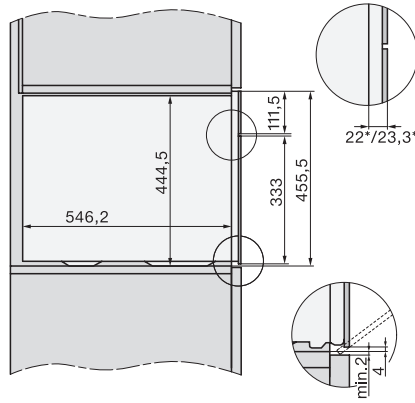

DG7x4x, DGM7x4x, DG7x4x-55, DGM7x4x-55, installation drawings

22 mm glass, 23,3 mm metal