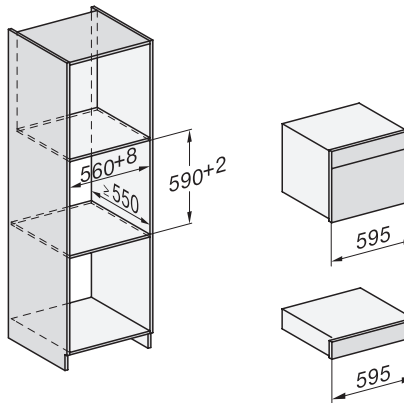

1) 400 mm, 2) 360 mm, 3) 47 mm, 4) 27 mm, 5) 32.5 mm

ESW7x20, DGC7x4xHCPro, DGC7x4xHCXPro installation drawings

ESW7x20, DG7xxx, DGM7xxx installation drawings

ESW7x20, DGM7x4x installation drawings

1) Front view, 2) Mains connection cable, L=2.000 mm, 3) Ventilation cut min. 180 cm<sup>2</sup>, 4) No connection in this area