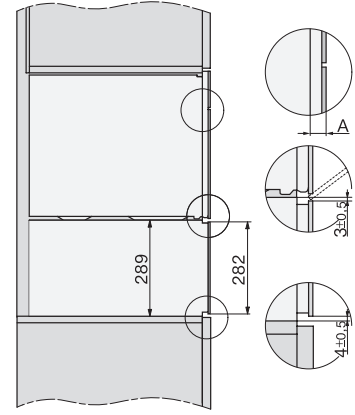

1) 400 mm, 2) 360 mm, 3) 47 mm, 4) 27 mm, 5) 32.5 mm

ESW7x20, DGC7x4xHCPro, DGC7x4xHCXPro installation drawings

ESW7x20, DG7xxx, DGM7xxx installation drawings

ESW7x20, DGM7x4x installation drawings

1) Front view, 2) Mains connection cable, L=2.000 mm, 3) Ventilation cut min. 180 cm<sup>2</sup>, 4) No connection in this area

ESW7x10, DGC7x4xHCPro, DGC7x4xHCXPro, installation drawings

ESW7x10, EVS7010, DG7x4x, DGM7x4x installation drawings

A) 22 mm glass, 23,3 mm stainless steel

DG7xxx, DGM7xxx, installation drawings

DG7x4x, DGM7x4x, DGC7x4x, DGC7x4xX, DGC7x4xHCPro, DGC7x4xHCXPro installation drawings

22 mm glass, 23,3 mm metal

DGM7340, DGM7440, DGM7640, DGM7840 - installation drawing – GB, AU

1) Mains connection cable, L=2000 mm, 2) Water supply hose, L=2000 mm, 3) ventilation cut-out min. 180 cm<sup>2</sup>, 4) no connection in this area