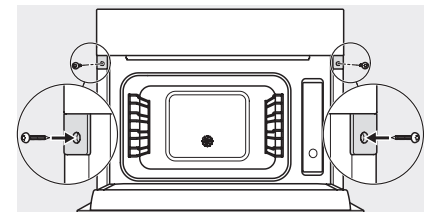

1) 400 mm, 2) 360 mm, 3) 47 mm, 4) 27 mm, 5) 32.5 mm

ESW7x20, DGC7x4xHCPro, DGC7x4xHCXPro installation drawings

ESW7x20, DG7xxx, DGM7xxx installation drawings

ESW7x20, DGM7x4x installation drawings

1) Front view, 2) Mains connection cable, L=2.000 mm, 3) Ventilation cut min. 180 cm<sup>2</sup>, 4) No connection in this area

ESW7x10, DGC7x4xHCPro, DGC7x4xHCXPro, installation drawings

ESW7x10, EVS7010, DG7x4x, DGM7x4x installation drawings

A) 22 mm glass, 23,3 mm stainless steel

DG7xxx, DGM7xxx, installation drawings

DG7x4x, DGM7x4x, DGC7x4x, DGC7x4xX, DGC7x4xHCPro, DGC7x4xHCXPro installation drawings