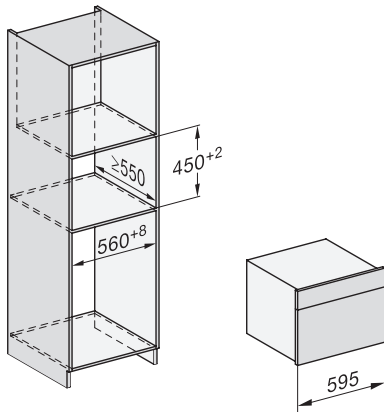

DG7xxx, DGM7xxx, installation drawings