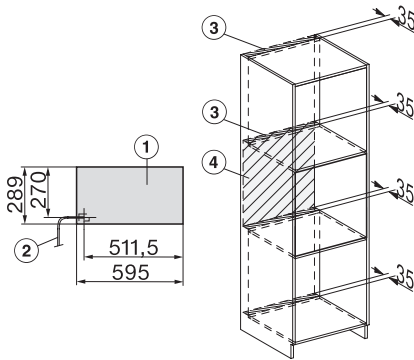

1) 400 mm, 2) 360 mm, 3) 47 mm, 4) 27 mm, 5) 32.5 mm

ESW7x20, DGC7x4xHCPro, DGC7x4xHCXPro installation drawings

ESW7x20, DG7xxx, DGM7xxx installation drawings

ESW7x20, DGM7x4x installation drawings

1) Front view, 2) Mains connection cable, L=2.000 mm, 3) Ventilation cut min. 180 cm<sup>2</sup>, 4) No connection in this area