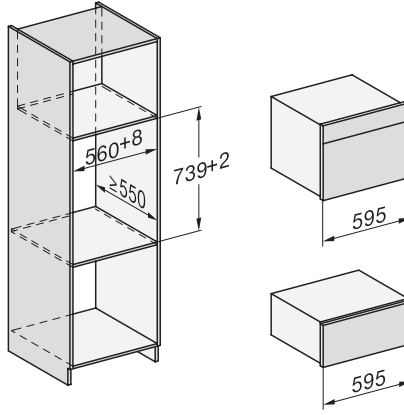

1) 400 mm, 2) 360 mm, 3) 47 mm, 4) 27 mm, 5) 32.5 mm

ESW7x20, DGC7x4xHCPro, DGC7x4xHCXPro installation drawings

ESW7x20, DG7xxx, DGM7xxx installation drawings

ESW7x20, DGM7x4x installation drawings

1) Front view, 2) Mains connection cable, L=2.000 mm, 3) Ventilation cut min. 180 cm<sup>2</sup>, 4) No connection in this area