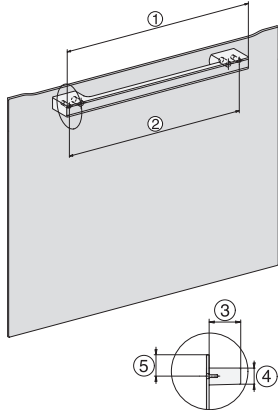

DGM 7840

Steam oven with microwave

for healthy cooking & rapid heating-up with networking, menu cooking + M Touch.

DG7x40, DGC7x4x, DGC7x6x, DG7635, DGM7x4x, DO7, H2860B/BP, H7240BM, H7x40BM, H7x4xB/BP, H7x6xB/BP, installation drawings

1) 400 mm, 2) 360 mm, 3) 47 mm, 4) 27 mm, 5) 32.5 mm