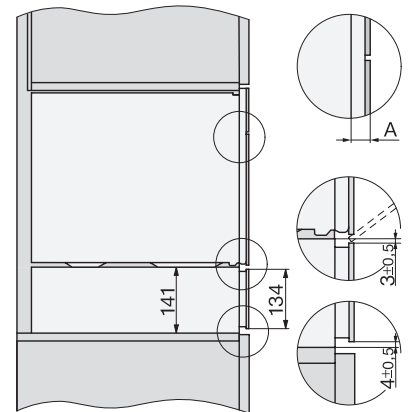

1) 400 mm, 2) 360 mm, 3) 47 mm, 4) 27 mm, 5) 32.5 mm

ESW7x20, DGC7x4xHCPro, DGC7x4xHCXPro installation drawings

ESW7x20, DG7xxx, DGM7xxx installation drawings

ESW7x20, DGM7x4x installation drawings

1) Front view, 2) Mains connection cable, L=2.000 mm, 3) Ventilation cut min. 180 cm<sup>2</sup>, 4) No connection in this area

ESW7x10, DGC7x4xHCPro, DGC7x4xHCXPro, installation drawings

ESW7x10, EVS7010, DG7x4x, DGM7x4x installation drawings

A) 22 mm glass, 23,3 mm stainless steel

DG7xxx, DGM7xxx, installation drawings

DG7x4x, DGM7x4x, DGC7x4x, DGC7x4xX, DGC7x4xHCPro, DGC7x4xHCXPro installation drawings

22 mm glass, 23,3 mm metal

DGM7340, DGM7440, DGM7640, DGM7840 - installation drawing – GB, AU

1) Mains connection cable, L=2000 mm, 2) Water supply hose, L=2000 mm, 3) ventilation cut-out min. 180 cm<sup>2</sup>, 4) no connection in this area