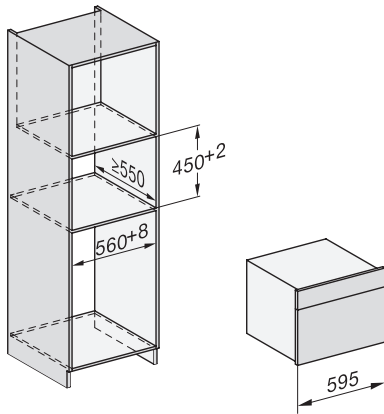

DGM 7440
Steam oven with microwave
for healthy cooking and rapid heating-up with networking.

DG7x4x, DGM7x4x, installation drawings