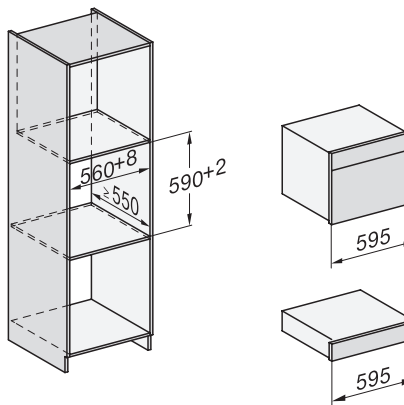

1) 400 mm, 2) 360 mm, 3) 47 mm, 4) 24 mm, 5) 32.5 mm

ESW7x20, DGC7x4xHCPro, DGC7x4xHCXPro installation drawings

ESW7x20, DG7xxx, DGM7xxx installation drawings

ESW7x20, DGM7x4x installation drawings

1) Front view, 2) Mains connection cable, L=2.000 mm, 3) Ventilation cut min. 180 cm<sup>2</sup>, 4) No connection in this area