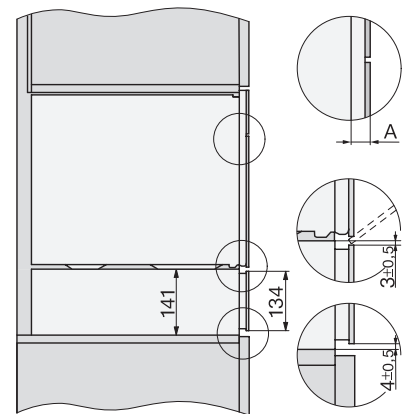

1) 400 mm, 2) 360 mm, 3) 47 mm, 4) 24 mm, 5) 32.5 mm

ESW7x20, DGC7x4xHCPro, DGC7x4xHCXPro installation drawings

ESW7x20, DG7xxx, DGM7xxx installation drawings

ESW7x20, DGM7x4x installation drawings

1) Front view, 2) Mains connection cable, L=2.000 mm, 3) Ventilation cut min. 180 cm<sup>2</sup>, 4) No connection in this area

ESW7x10, DGC7x4xHCPro, DGC7x4xHCXPro, installation drawings

ESW7x10, EVS7010, DG7x4x, DGM7x4x installation drawings

A) 22 mm glass, 23,3 mm stainless steel

DG7xxx, DGM7xxx, installation drawings

DG7x4x, DGM7x4x, DGC7x4x, DGC7x4xX, DGC7x4xHCPro, DGC7x4xHCXPro installation drawings

22 mm glass, 23,3 mm metal

DGM7340, DGM7440, DGM7640, DGM7840 - installation drawing – GB, AU

1) Mains connection cable, L=2000 mm, 2) Water supply hose, L=2000 mm, 3) ventilation cut-out min. 180 cm<sup>2</sup>, 4) no connection in this area