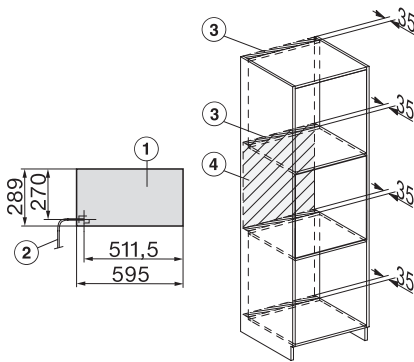

1) 400 mm, 2) 360 mm, 3) 47 mm, 4) 24 mm, 5) 32.5 mm

ESW7x20, DGC7x4xHCPro, DGC7x4xHCXPro installation drawings

ESW7x20, DG7xxx, DGM7xxx installation drawings

ESW7x20, DGM7x4x installation drawings

1) Front view, 2) Mains connection cable, L=2.000 mm, 3) Ventilation cut min. 180 cm<sup>2</sup>, 4) No connection in this area