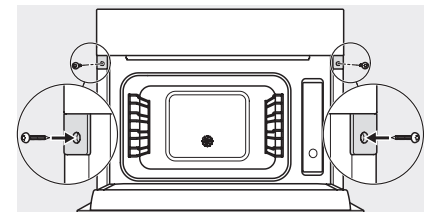

1) 400 mm, 2) 360 mm, 3) 47 mm, 4) 24 mm, 5) 32.5 mm

ESW7x20, DGC7x4xHCPro, DGC7x4xHCXPro installation drawings

ESW7x20, DG7xxx, DGM7xxx installation drawings

ESW7x20, DGM7x4x installation drawings

1) Front view, 2) Mains connection cable, L=2.000 mm, 3) Ventilation cut min. 180 cm<sup>2</sup>, 4) No connection in this area

ESW7x10, DGC7x4xHCPro, DGC7x4xHCXPro, installation drawings

ESW7x10, EVS7010, DG7x4x, DGM7x4x installation drawings

A) 22 mm glass, 23,3 mm stainless steel

DG7xxx, DGM7xxx, installation drawings

DG7x4x, DGM7x4x, DGC7x4x, DGC7x4xX, DGC7x4xHCPro, DGC7x4xHCXPro installation drawings

22 mm glass, 23,3 mm metal

DGM7340, DGM7440, DGM7640, DGM7840 - installation drawing – GB, AU

1) Mains connection cable, L=2000 mm, 2) Water supply hose, L=2000 mm, 3) ventilation cut-out min. 180 cm<sup>2</sup>, 4) no connection in this area