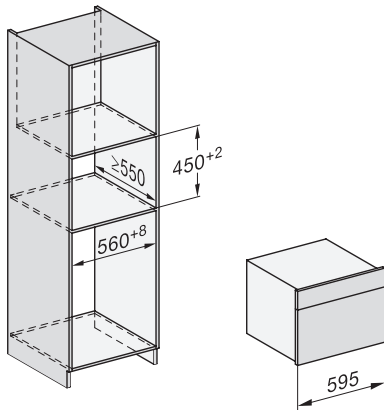

DG7xxx, DGM7xxx, installation drawings