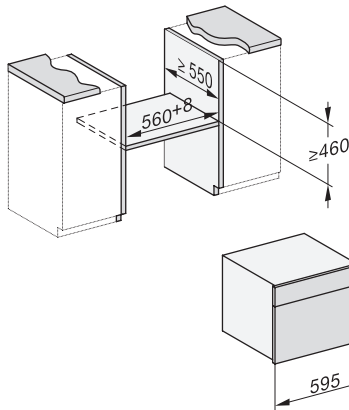

1) 400 mm, 2) 360 mm, 3) 47 mm, 4) 24 mm, 5) 32.5 mm

ESW7x20, DGC7x4xHCPro, DGC7x4xHCXPro installation drawings

ESW7x20, DG7xxx, DGM7xxx installation drawings

ESW7x20, DGM7x4x installation drawings

1) Front view, 2) Mains connection cable, L=2.000 mm, 3) Ventilation cut min. 180 cm<sup>2</sup>, 4) No connection in this area

ESW7x10, DGC7x4xHCPro, DGC7x4xHCXPro, installation drawings

ESW7x10, EVS7010, DG7x4x, DGM7x4x installation drawings

A) 22 mm glass, 23,3 mm stainless steel

DG7xxx, DGM7xxx, installation drawings

DG7x4x, DGM7x4x, DGC7x4x, DGC7x4xX, DGC7x4xHCPro, DGC7x4xHCXPro installation drawings

22 mm glass, 23,3 mm metal

DGM7340, DGM7440, DGM7640, DGM7840 - installation drawing – GB, AU

1) Mains connection cable, L=2000 mm, 2) Water supply hose, L=2000 mm, 3) ventilation cut-out min. 180 cm<sup>2</sup>, 4) no connection in this area