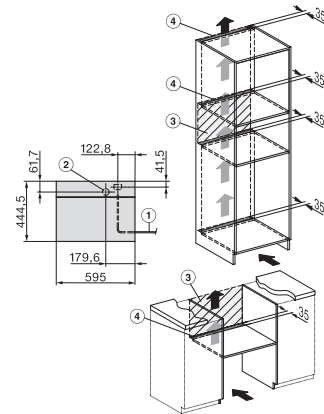

1) 400 mm, 2) 360 mm, 3) 47 mm, 4) 24 mm, 5) 32.5 mm

ESW7x20, DGC7x4xHCPro, DGC7x4xHCXPro installation drawings

ESW7x20, DG7xxx, DGM7xxx installation drawings

ESW7x20, DGM7x4x installation drawings

1) Front view, 2) Mains connection cable, L=2.000 mm, 3) Ventilation cut min. 180 cm<sup>2</sup>, 4) No connection in this area

ESW7x10, DGC7x4xHCPro, DGC7x4xHCXPro, installation drawings

ESW7x10, EVS7010, DG7x4x, DGM7x4x installation drawings

A) 22 mm glass, 23,3 mm stainless steel

DG7xxx, DGM7xxx, installation drawings

DG7x4x, DGM7x4x, DGC7x4x, DGC7x4xX, DGC7x4xHCPro, DGC7x4xHCXPro installation drawings

DG7xxx, DGM7xxx, installation drawings

DGM 7440  
 Steam oven with microwave  
 for healthy cooking and rapid heating-up with networking.

DG7x4x, DGM7x4x, installation drawings

DG7x4x, DGM7x4x, DG7x4x-55, DGM7x4x-55, installation drawings

22 mm glass, 23,3 mm metal

DGM7340, DGM7440, DGM7640, DGM7840 - installation drawing – GB, AU

1) Mains connection cable, L=2000 mm, 2) Water supply hose, L=2000 mm, 3) ventilation cut-out min. 180 cm<sup>2</sup>, 4) no connection in this area