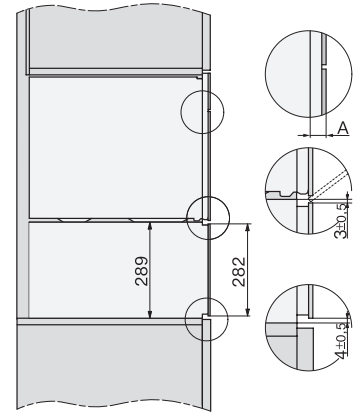

1) 400 mm, 2) 360 mm, 3) 47 mm, 4) 24 mm, 5) 32.5 mm

ESW7x20, DGC7x4xHCPro, DGC7x4xHCXPro installation drawings

ESW7x20, DG7xxx, DGM7xxx installation drawings

ESW7x20, DGM7x4x installation drawings

1) Front view, 2) Mains connection cable, L=2.000 mm, 3) Ventilation cut min. 180 cm<sup>2</sup>, 4) No connection in this area

ESW7x10, DGC7x4xHCPro, DGC7x4xHCXPro, installation drawings

ESW7x10, EVS7010, DG7x4x, DGM7x4x installation drawings

A) 22 mm glass, 23,3 mm stainless steel

DG7xxx, DGM7xxx, installation drawings

DG7x4x, DGM7x4x, DGC7x4x, DGC7x4xX, DGC7x4xHCPro, DGC7x4xHCXPro installation drawings

22 mm glass, 23,3 mm metal

DGM7340, DGM7440, DGM7640, DGM7840 - installation drawing – GB, AU

1) Mains connection cable, L=2000 mm, 2) Water supply hose, L=2000 mm, 3) ventilation cut-out min. 180 cm<sup>2</sup>, 4) no connection in this area