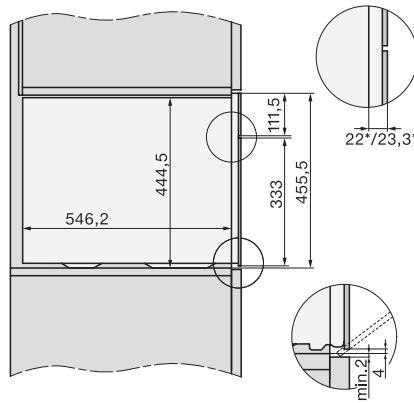

DG7x4x, DGM7x4x, DG7x4x-55, DGM7x4x-55, installation drawings

22 mm glass, 23,3 mm metal