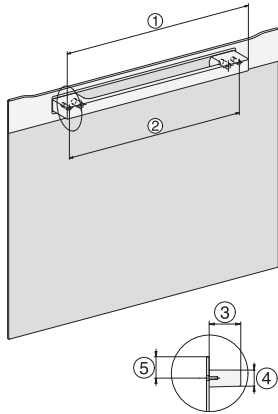

DGM 7440
Steam oven with microwave
for healthy cooking and rapid heating-up with networking.

DG2840, DG7x40, DGC7x4x, DG7x6x, DGC7x6x, DGD7635, DGM7x4x, DO7, H28B/BP, H7x4xB/BM/BP, H7x6xB/BP, installation drawing

1) 400 mm, 2) 360 mm, 3) 47 mm, 4) 24 mm, 5) 32.5 mm