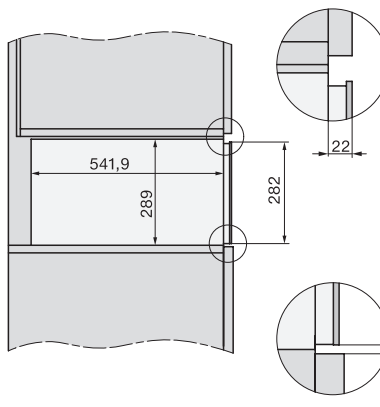

ESW7x20, DG7xxx, DGM7xxx installation drawings

ESW7x20, DGM7x4x installation drawings

1) Front view, 2) Mains connection cable, L=2.000 mm, 3) Ventilation cut min. 180 cm², 4) No connection in this area

ESW7x20, DGC7x6xHCPro, DGC7x6xHCXPro installation drawings

side view ESW7x20, installation drawing

built-in ESW7x20, installation drawing

Installation ESW7x20, installation drawing

1) Mains connection cable, L=2,000 mm, 2) no connection in this area, 3) ventilation cut-out min. 180 cm²