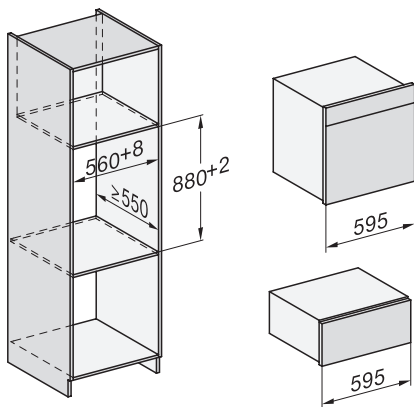

Accessories included	
Anti-slip mat	1
Rack for increased capacity	1

ESW 7020

29 cm high handleless Gourmet warming drawer

for preheating crockery, keeping food warm and low temperature cooking.

ESW7x20, DGC7x4xHCPro, DGC7x4xHCXPro installation drawings

ESW7x20, DG7xxx, DGM7xxx installation drawings

ESW7x20, DGM7x4x installation drawings

1) Front view, 2) Mains connection cable, L=2.000 mm, 3) Ventilation cut min. 180 cm², 4) No connection in this area

ESW7x20, DGC7x6xHCPro, DGC7x6xHCXPro installation drawings

side view ESW7x20, installation drawing

built-in ESW7x20, installation drawing

Installation ESW7x20, installation drawing

1) Mains connection cable, L=2,000 mm, 2) no connection in this area, 3) ventilation cut-out min. 180 cm²