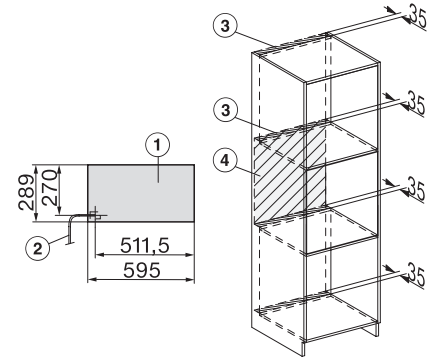

Accessories included	
Anti-slip mat	1
Rack for increased capacity	1

ESW 7020

29 cm high handleless Gourmet warming drawer

for preheating crockery, keeping food warm and low temperature cooking.

ESW7x20, DGC7x4xHCPro, DGC7x4xHCXPro installation drawings

ESW7x20, DG7xxx, DGM7xxx installation drawings

ESW7x20, DGM7x4x installation drawings

1) Front view, 2) Mains connection cable, L=2.000 mm, 3) Ventilation cut min. 180 cm², 4) No connection in this area

ESW7x20, DGC7x6xHCPro, DGC7x6xHCXPro installation drawings

side view ESW7x20, installation drawing

built-in ESW7x20, installation drawing

Installation ESW7x20, installation drawing

1) Mains connection cable, L=2,000 mm, 2) no connection in this area, 3) ventilation cut-out min. 180 cm²