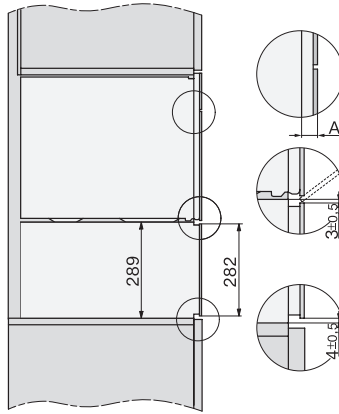

Accessories included	
Anti-slip mat	1
Rack for increased capacity	1

ESW 7020

29 cm high handleless Gourmet warming drawer

for preheating crockery, keeping food warm and low temperature cooking.

ESW7x20, DGC7x4xHCPro, DGC7x4xHCXPro installation drawings

ESW7x20, DG7xxx, DGM7xxx installation drawings

ESW7x20, DGM7x4x installation drawings

1) Front view, 2) Mains connection cable, L=2.000 mm, 3) Ventilation cut min. 180 cm², 4) No connection in this area

ESW7x20, DGC7x6xHCPro, DGC7x6xHCXPro installation drawings

side view ESW7x20, installation drawing

built-in ESW7x20, installation drawing

Installation ESW7x20, installation drawing

1) Mains connection cable, L=2,000 mm, 2) no connection in this area, 3) ventilation cut-out min. 180 cm²