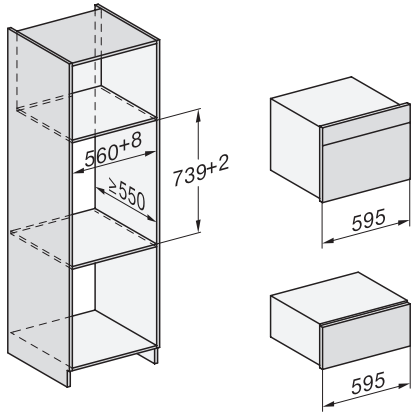

EAN: 4002516128243 / Material number: 11103140 / Old Material Number: 30702030D

Construction type and design	
Gourmet warming drawer	•
VitroLine	•
ArtLine	•
Handleless	•
Colour	Graphite grey
Operating modes	
Cup warming	•
Plate warming	•
Keeping food warm	•
Low temperature cooking	•
User convenience	
Miele@home	•
Capacity	12 place settings
Push2open mechanism	•
Fully telescopic runners for easy loading and unloading of the warming drawer	•
Control panel with sensor controls	•
Control panel with symbols	•
Stop programming	•
Timer function	•
Sabbath programme	•
Efficiency and sustainability	
Power rating in off mode in W	0,5
Power rating in standby mode in W	1,0
Power rating in networked standby in W	2,0
Time until automatic switch to off mode in min	20
Time until automatic switch to standby in min	20
Time until automatic switch to networked standby in min	20
Cleaning and care	
Flush control panel	•
Safety	
Cool front	•
Anti-slip mat	•
Safety switch-off	•
Technical data	
Temperatures min. in °C	40
Temperatures max. in °C	85
Appliance width in mm	595
Appliance height in mm	289
Appliance depth in mm	570
Useable interior height in mm	230
Total rated load in kW	0,70
Voltage in V	230
Frequency in Hz	50-60
Fuse rating in A	10
Number of phases	1
Mains cable with plug	•
Length of supply lead in m	2,0

ESW 7020

29 cm high handleless Gourmet warming drawer

for preheating crockery, keeping food warm and low temperature cooking.

EAN: 4002516128243 / Material number: 11103140 / Old Material Number: 30702030D

Accessories included	
Anti-slip mat	1
Rack for increased capacity	1

ESW 7020

29 cm high handleless Gourmet warming drawer

for preheating crockery, keeping food warm and low temperature cooking.

ESW7x20, DGC7x4xHCPro, DGC7x4xHCXPro installation drawings

ESW7x20, DG7xxx, DGM7xxx installation drawings

ESW7x20, DGM7x4x installation drawings

1) Front view, 2) Mains connection cable, L=2.000 mm, 3) Ventilation cut min. 180 cm², 4) No connection in this area