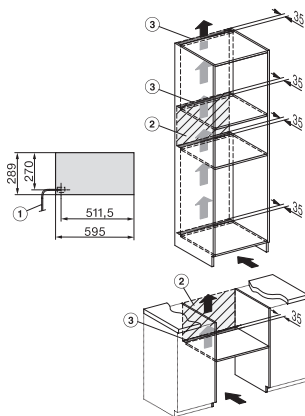

ESW7x20, DG7xxx, DGM7xxx installation drawings

ESW7x20, DGM7x4x installation drawings

1) Front view, 2) Mains connection cable, L=2.000 mm, 3) Ventilation cut min. 180 cm², 4) No connection in this area

ESW7x20, DGC7x6xHCPro, DGC7x6xHCXPro installation drawings

side view ESW7x20, installation drawing

built-in ESW7x20, installation drawing

Installation ESW7x20, installation drawing

1) Mains connection cable, L=2,000 mm, 2) no connection in this area, 3) ventilation cut-out min. 180 cm²