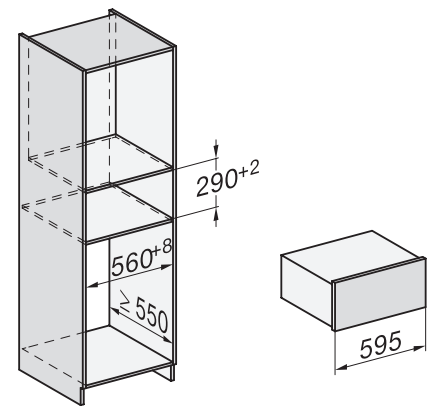

ESW7x20, DG7xxx, DGM7xxx installation drawings

ESW7x20, DGM7x4x installation drawings

1) Front view, 2) Mains connection cable, L=2.000 mm, 3) Ventilation cut min. 180 cm², 4) No connection in this area

ESW7x20, DGC7x6xHCPro, DGC7x6xHCXPro installation drawings

side view ESW7x20, installation drawing

built-in ESW7x20, installation drawing

Installation ESW7x20, installation drawing

1) Mains connection cable, L=2,000 mm, 2) no connection in this area, 3) ventilation cut-out min. 180 cm²