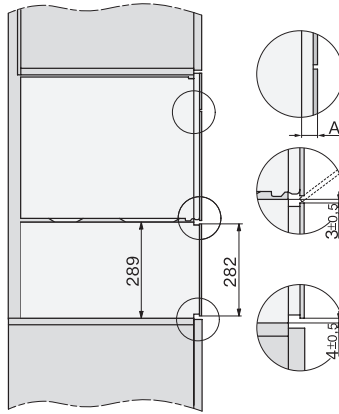

ESW 7020

29 cm high handleless Gourmet warming drawer

for preheating crockery, keeping food warm and low temperature cooking.

EAN: 4002516128236 / Material number: 11103130 / Old Material Number: 30702020D

## ESW 7020

29 cm high handleless Gourmet warming drawer  
for preheating crockery, keeping food warm and low temperature cooking.

ESW7x20, DGC7x4xHCPro, DGC7x4xHCXPro installation drawings

ESW7x20, DG7xxx, DGM7xxx installation drawings

ESW7x20, DGM7x4x installation drawings

1) Front view, 2) Mains connection cable, L=2.000 mm, 3) Ventilation cut min. 180 cm<sup>2</sup>, 4) No connection in this area

ESW7x20, DGC7x6xHCPro, DGC7x6xHCXPro installation drawings

side view ESW7x20, installation drawing

built-in ESW7x20, installation drawing

Installation ESW7x20, installation drawing

1) Mains connection cable, L=2,000 mm, 2) no connection in this area, 3) ventilation cut-out min. 180 cm<sup>2</sup>