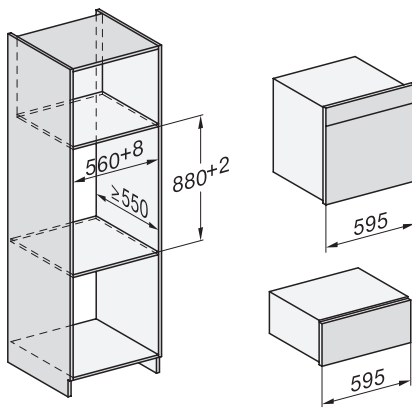

## ESW 7020

29 cm high handleless Gourmet warming drawer  
for preheating crockery, keeping food warm and low temperature cooking.

ESW7x20, DGC7x4xHCPro, DGC7x4xHCXPro installation drawings

ESW7x20, DG7xxx, DGM7xxx installation drawings

ESW7x20, DGM7x4x installation drawings

1) Front view, 2) Mains connection cable, L=2.000 mm, 3) Ventilation cut min. 180 cm<sup>2</sup>, 4) No connection in this area

ESW7x20, DGC7x6xHCPro, DGC7x6xHCXPro installation drawings

side view ESW7x20, installation drawing

built-in ESW7x20, installation drawing

Installation ESW7x20, installation drawing

1) Mains connection cable, L=2,000 mm, 2) no connection in this area, 3) ventilation cut-out min. 180 cm<sup>2</sup>