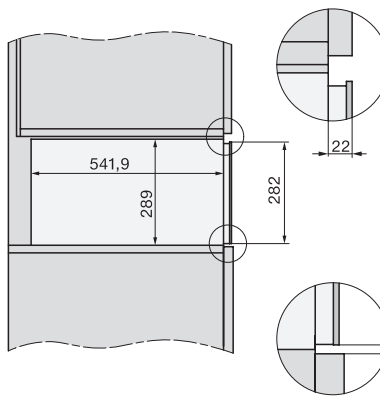

## ESW 7020

29 cm high handleless Gourmet warming drawer  
for preheating crockery, keeping food warm and low temperature cooking.

ESW7x20, DGC7x4xHCPro, DGC7x4xHCXPro installation drawings

ESW7x20, DG7xxx, DGM7xxx installation drawings

ESW7x20, DGM7x4x installation drawings

1) Front view, 2) Mains connection cable, L=2.000 mm, 3) Ventilation cut min. 180 cm<sup>2</sup>, 4) No connection in this area

ESW7x20, DGC7x6xHCPro, DGC7x6xHCXPro installation drawings

side view ESW7x20, installation drawing

built-in ESW7x20, installation drawing

Installation ESW7x20, installation drawing

1) Mains connection cable, L=2,000 mm, 2) no connection in this area, 3) ventilation cut-out min. 180 cm<sup>2</sup>