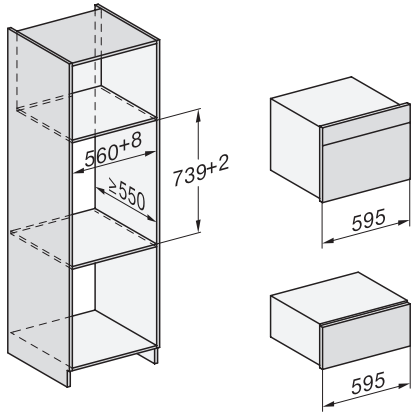

EAN: 4002516128236 / Material number: 11103130 / Old Material Number: 30702020D

<b>Construction type and design</b>	
Gourmet warming drawer	•
PureLine	•
VitroLine	•
ArtLine	•
Handleless	•
Colour	Obsidian black
<b>Operating modes</b>	
Cup warming	•
Plate warming	•
Keeping food warm	•
Low temperature cooking	•
<b>User convenience</b>	
Miele@home	•
Capacity	12 place settings
Push2open mechanism	•
Fully telescopic runners for easy loading and unloading of the warming drawer	•
Control panel with sensor controls	•
Control panel with symbols	•
Stop programming	•
Timer function	•
Sabbath programme	•
<b>Efficiency and sustainability</b>	
Power rating in off mode in W	0,5
Power rating in standby mode in W	1,0
Power rating in networked standby in W	2,0
Time until automatic switch to off mode in min	20
Time until automatic switch to standby in min	20
Time until automatic switch to networked standby in min	20
<b>Cleaning and care</b>	
Flush control panel	•
<b>Safety</b>	
Cool front	•
Anti-slip mat	•
Safety switch-off	•
<b>Technical data</b>	
Temperatures min. in °C	40
Temperatures max. in °C	85
Appliance width in mm	595
Appliance height in mm	289
Appliance depth in mm	570
Useable interior height in mm	230
Total rated load in kW	0,70
Voltage in V	230
Frequency in Hz	50-60
Fuse rating in A	10
Number of phases	1
Mains cable with plug	•
Length of supply lead in m	2,0

ESW 7020

29 cm high handleless Gourmet warming drawer

for preheating crockery, keeping food warm and low temperature cooking.

EAN: 4002516128236 / Material number: 11103130 / Old Material Number: 30702020D

## ESW 7020

29 cm high handleless Gourmet warming drawer  
for preheating crockery, keeping food warm and low temperature cooking.

ESW7x20, DGC7x4xHCPro, DGC7x4xHCXPro installation drawings

ESW7x20, DG7xxx, DGM7xxx installation drawings