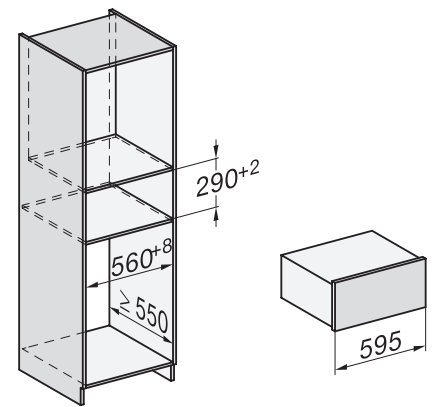

## ESW 7020

29 cm high handleless Gourmet warming drawer  
for preheating crockery, keeping food warm and low temperature cooking.

ESW7x20, DGC7x4xHCPro, DGC7x4xHCXPro installation drawings

ESW7x20, DG7xxx, DGM7xxx installation drawings

ESW7x20, DGM7x4x installation drawings

1) Front view, 2) Mains connection cable, L=2.000 mm, 3) Ventilation cut min. 180 cm<sup>2</sup>, 4) No connection in this area

ESW7x20, DGC7x6xHCPro, DGC7x6xHCXPro installation drawings

side view ESW7x20, installation drawing

built-in ESW7x20, installation drawing

Installation ESW7x20, installation drawing

1) Mains connection cable, L=2,000 mm, 2) no connection in this area, 3) ventilation cut-out min. 180 cm<sup>2</sup>