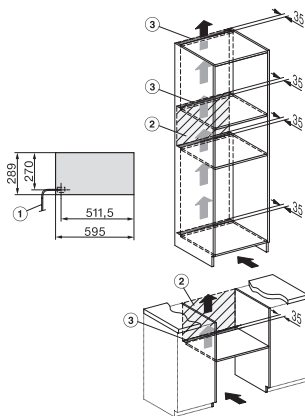

## ESW 7020

29 cm high handleless Gourmet warming drawer  
for preheating crockery, keeping food warm and low temperature cooking.

ESW7x20, DGC7x4xHCPro, DGC7x4xHCXPro installation drawings

ESW7x20, DG7xxx, DGM7xxx installation drawings

ESW7x20, DGM7x4x installation drawings

1) Front view, 2) Mains connection cable, L=2.000 mm, 3) Ventilation cut min. 180 cm<sup>2</sup>, 4) No connection in this area

ESW7x20, DGC7x6xHCPro, DGC7x6xHCXPro installation drawings

side view ESW7x20, installation drawing

built-in ESW7x20, installation drawing

Installation ESW7x20, installation drawing

1) Mains connection cable, L=2,000 mm, 2) no connection in this area, 3) ventilation cut-out min. 180 cm<sup>2</sup>