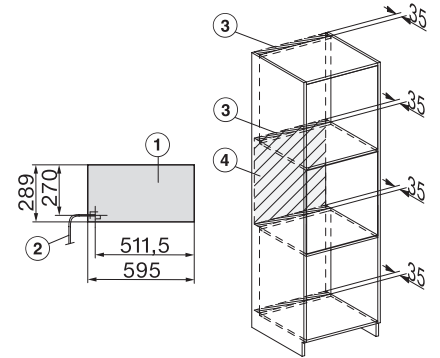

## ESW 7020

29 cm high handleless Gourmet warming drawer  
for preheating crockery, keeping food warm and low temperature cooking.

ESW7x20, DGC7x4xHCPro, DGC7x4xHCXPro installation drawings

ESW7x20, DG7xxx, DGM7xxx installation drawings

ESW7x20, DGM7x4x installation drawings

1) Front view, 2) Mains connection cable, L=2.000 mm, 3) Ventilation cut min. 180 cm<sup>2</sup>, 4) No connection in this area

ESW7x20, DGC7x6xHCPro, DGC7x6xHCXPro installation drawings

side view ESW7x20, installation drawing

built-in ESW7x20, installation drawing

Installation ESW7x20, installation drawing

1) Mains connection cable, L=2,000 mm, 2) no connection in this area, 3) ventilation cut-out min. 180 cm<sup>2</sup>