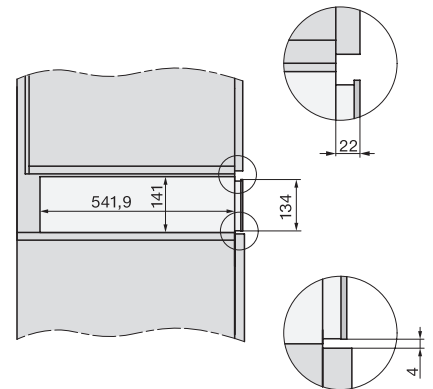

## ESW 7010

14 cm high gourmet warming drawer without handle  
for preheating crockery, keeping food warm and low temperature cooking.

ESW7x10, DGC7x4xHCPro, DGC7x4xHCXPro, installation drawings

ESW7x10, EVS7010, DG7x4x, DGM7x4x installation drawings

A) 22 mm glass, 23,3 mm stainless steel

ESW7x10, EVS7010, DGC7x6xHCPro, DGC7x6xHCXPro installation drawings

built-in ESW7x10 EVS7010, installation drawing

Installation ESW7x10, installation drawing, AU, GB

1) Front view, 2) Mains connection cable, L=2.000 mm, 3) Ventilation cut min. 180 cm<sup>2</sup>, 4) No connection in this area

side view ESW7x10 EVS7010, installation drawing