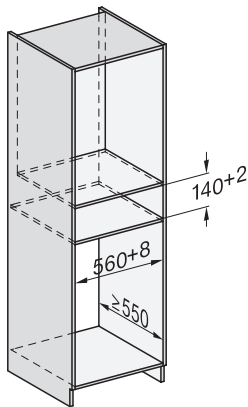

## ESW 7010

14 cm high gourmet warming drawer without handle  
for preheating crockery, keeping food warm and low temperature cooking.

ESW7x10, DGC7x4xHCPro, DGC7x4xHCXPro, installation drawings

ESW7x10, EVS7010, DG7x4x, DGM7x4x installation drawings

A) 22 mm glass, 23,3 mm stainless steel

ESW7x10, EVS7010, DGC7x6xHCPro, DGC7x6xHCXPro installation drawings

built-in ESW7x10 EVS7010, installation drawing

Installation ESW7x10, installation drawing, AU, GB

1) Front view, 2) Mains connection cable, L=2.000 mm, 3) Ventilation cut min. 180 cm<sup>2</sup>, 4) No connection in this area

side view ESW7x10 EVS7010, installation drawing