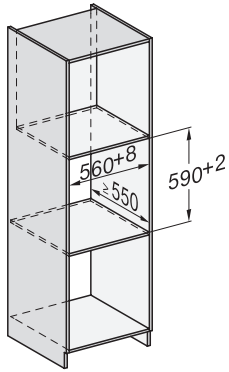

ESW 7010

14 cm high gourmet warming drawer without handle  
for preheating crockery, keeping food warm and low temperature cooking.

EAN: 4002516128182 / Material number: 11103100 / Old Material Number: 30701020D

## ESW 7010

14 cm high gourmet warming drawer without handle  
for preheating crockery, keeping food warm and low temperature cooking.

ESW7x10, DGC7x4xHCPro, DGC7x4xHCXPro, installation drawings

ESW7x10, EVS7010, DG7x4x, DGM7x4x installation drawings