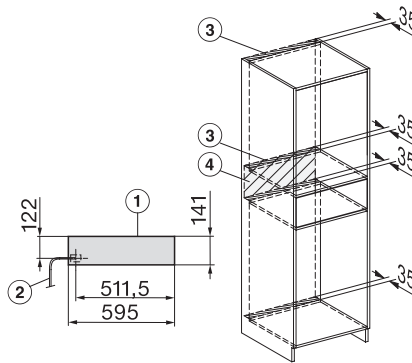

## ESW 7010

14 cm high gourmet warming drawer without handle  
for preheating crockery, keeping food warm and low temperature cooking.

ESW7x10, DGC7x4xHCPro, DGC7x4xHCXPro, installation drawings

ESW7x10, EVS7010, DG7x4x, DGM7x4x installation drawings

A) 22 mm glass, 23,3 mm stainless steel

ESW7x10, EVS7010, DGC7x6xHCPro, DGC7x6xHCXPro installation drawings

built-in ESW7x10 EVS7010, installation drawing

Installation ESW7x10, installation drawing, AU, GB

1) Front view, 2) Mains connection cable, L=2.000 mm, 3) Ventilation cut min. 180 cm<sup>2</sup>, 4) No connection in this area

side view ESW7x10 EVS7010, installation drawing