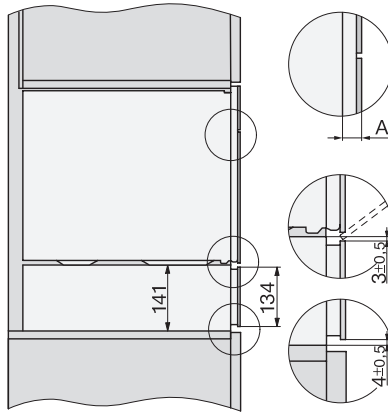

## ESW 7010

14 cm high gourmet warming drawer without handle  
for preheating crockery, keeping food warm and low temperature cooking.

ESW7x10, DGC7x4xHCPro, DGC7x4xHCXPro, installation drawings

ESW7x10, EVS7010, DG7x4x, DGM7x4x installation drawings

A) 22 mm glass, 23,3 mm stainless steel

ESW7x10, EVS7010, DGC7x6xHCPro, DGC7x6xHCXPro installation drawings

built-in ESW7x10 EVS7010, installation drawing

Installation ESW7x10, installation drawing, AU, GB

1) Front view, 2) Mains connection cable, L=2.000 mm, 3) Ventilation cut min. 180 cm<sup>2</sup>, 4) No connection in this area

side view ESW7x10 EVS7010, installation drawing