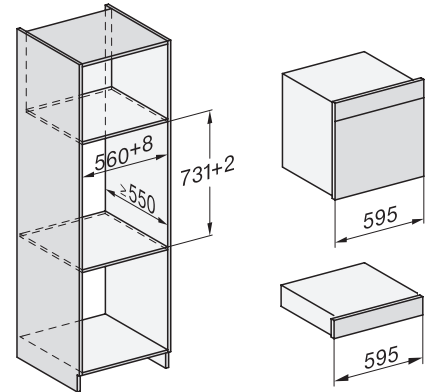

## ESW 7010

14 cm high gourmet warming drawer without handle  
for preheating crockery, keeping food warm and low temperature cooking.

ESW7x10, DGC7x4xHCPro, DGC7x4xHCXPro, installation drawings

ESW7x10, EVS7010, DG7x4x, DGM7x4x installation drawings

A) 22 mm glass, 23,3 mm stainless steel

ESW7x10, EVS7010, DGC7x6xHCPro, DGC7x6xHCXPro installation drawings

built-in ESW7x10 EVS7010, installation drawing

Installation ESW7x10, installation drawing, AU, GB

1) Front view, 2) Mains connection cable, L=2.000 mm, 3) Ventilation cut min. 180 cm<sup>2</sup>, 4) No connection in this area

side view ESW7x10 EVS7010, installation drawing