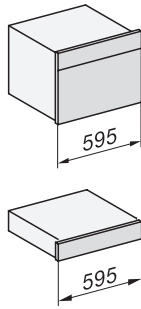

## ESW 7010

14 cm high gourmet warming drawer without handle  
for preheating crockery, keeping food warm and low temperature cooking.

ESW7x10, DGC7x4xHCPro, DGC7x4xHCXPro, installation drawings

ESW7x10, EVS7010, DG7x4x, DGM7x4x installation drawings

A) 22 mm glass, 23,3 mm stainless steel

ESW7x10, EVS7010, DGC7x6xHCPro, DGC7x6xHCXPro installation drawings

built-in ESW7x10 EVS7010, installation drawing

Installation ESW7x10, installation drawing, AU, GB

1) Front view, 2) Mains connection cable, L=2.000 mm, 3) Ventilation cut min. 180 cm<sup>2</sup>, 4) No connection in this area

side view ESW7x10 EVS7010, installation drawing