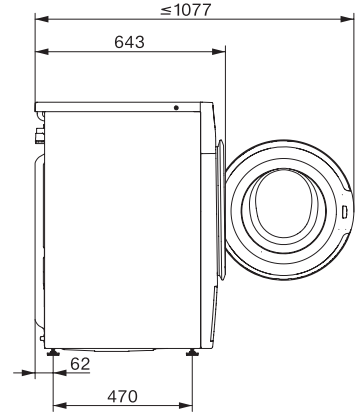

| | |
|--|-----------|
| Dimensions in mm (width) | 596 |
| Dimensions in mm (height) | 850 |
| Dimensions in mm (depth) | 643 |
| Appliance depth in mm with opened door | 1077 |
| Weight in kg | 98 |
| Total rated load in kW | 2,10-2,40 |
| Voltage in V | 220-240 |
| Fuse rating in A | 10 |
| Frequency in Hz | 50 |
| Length of supply lead in m | 2 |
| Replacing lamps | Service |

WWW980 WPS Passion
W1 front-loader washing machine
the economical all-rounder that meets the highest expectations.

W1 drawing, facia 5 degree, measures in mm

W1 drawing, facia 5 degree, measures in mm

W1 drawing, facia 5 degree, measures in mm

W1 drawing, facia 5 degree, measures in mm