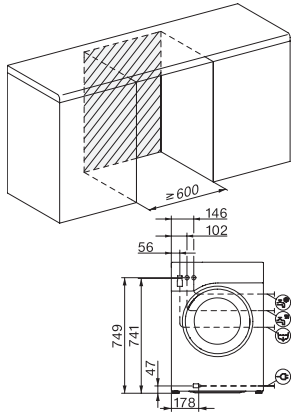

| | |
|--|-----------|
| Dimensions in mm (width) | 596 |
| Dimensions in mm (height) | 850 |
| Dimensions in mm (depth) | 643 |
| Appliance depth in mm with opened door | 1077 |
| Weight in kg | 98 |
| Total rated load in kW | 2,10-2,40 |
| Voltage in V | 220-240 |
| Fuse rating in A | 10 |
| Frequency in Hz | 50 |
| Length of supply lead in m | 2 |
| Replacing lamps | Service |

WWW980 WPS Passion
W1 front-loader washing machine
the economical all-rounder that meets the highest expectations.

W1 drawing, facia 5 degree, measures in mm

W1 drawing, facia 5 degree, measures in mm

W1 drawing, facia 5 degree, measures in mm

W1 drawing, facia 5 degree, measures in mm