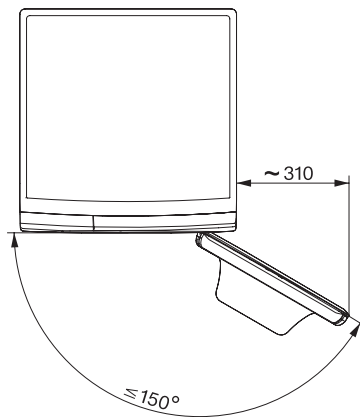

| | |
|--|-----------|
| Dimensions in mm (width) | 596 |
| Dimensions in mm (height) | 850 |
| Dimensions in mm (depth) | 643 |
| Appliance depth in mm with opened door | 1077 |
| Weight in kg | 98 |
| Total rated load in kW | 2,10-2,40 |
| Voltage in V | 220-240 |
| Fuse rating in A | 10 |
| Frequency in Hz | 50 |
| Length of supply lead in m | 2 |
| Replacing lamps | Service |

WWW980 WPS Passion
W1 front-loader washing machine
the economical all-rounder that meets the highest expectations.

W1 drawing, facia 5 degree, measures in mm

W1 drawing, facia 5 degree, measures in mm

W1 drawing, facia 5 degree, measures in mm

W1 drawing, facia 5 degree, measures in mm