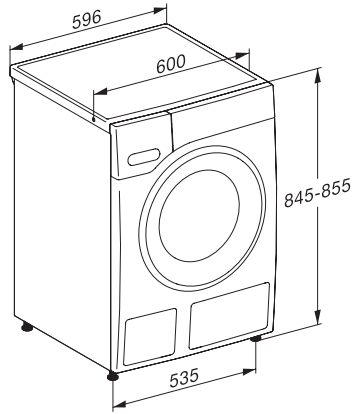

| | |
|--|-----------|
| Dimensions in mm (width) | 596 |
| Dimensions in mm (height) | 850 |
| Dimensions in mm (depth) | 643 |
| Appliance depth in mm with opened door | 1077 |
| Weight in kg | 98 |
| Total rated load in kW | 2,10-2,40 |
| Voltage in V | 220-240 |
| Fuse rating in A | 10 |
| Frequency in Hz | 50 |
| Length of supply lead in m | 2 |
| Replacing lamps | Service |

WWW980 WPS Passion
W1 front-loader washing machine
the economical all-rounder that meets the highest expectations.

W1 drawing, facia 5 degree, measures in mm

W1 drawing, facia 5 degree, measures in mm

W1 drawing, facia 5 degree, measures in mm