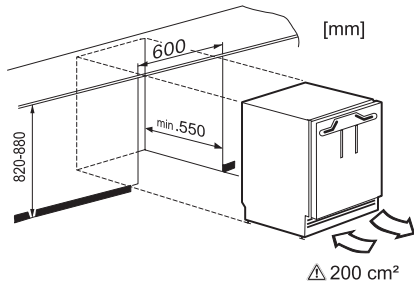

F 31202 Ui

Built-under freezer

Compactly designed with ComfortFrost for convenient freezing.

K31222Ui, K31222Ui-1, K31225Ui, K31252Ui,
K31252Ui-1, K31242UiF, K31242UiF-1, F31202Ui
(installation drawings)