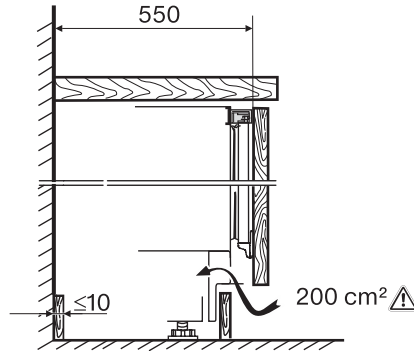

K31222Ui, K31222Ui-1, K31225Ui, K31252Ui,
K31252Ui-1, K31242UiF, K31242UiF-1, F31202Ui, side
view (installation draw)