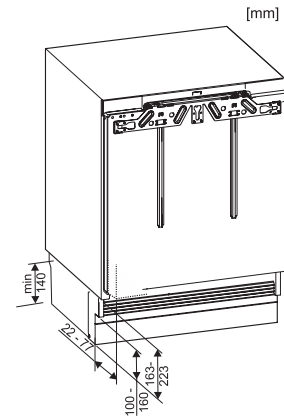

EAN: 4002515952573 / Material number: 10799710 / Old Material Number: 36312220AUS

Appliance category	
Refrigerator	•
Construction type	
Built-in appliance	•
Undercounter appliance	•
Door hinge	right
Convertible door hinging	•
Design	
Refrigeration section lighting	LED
User convenience	
ComfortClean	•
Controls	
Operating concept	PicTronic
Independent temperature regulation of fridge and freezer zones	No
Automatic SuperCool	•
No. of temperature zones	1
Fridge/Fridge section	
No. of shelves	4
Number of inner door racks for tinned food	1
Door rack for bottles	1
Safety	
Lock function	•
Acoustic door alarm	•
Technical data	
Niche width in mm min.	600
Niche width in mm max.	600
Niche height in mm min.	820
Niche height in mm max.	880
Niche depth in mm	550
Appliance width in mm	597
Appliance height in mm	820
Appliance depth in mm	550
Weight in kg	33,5
Door hinge technology	Fixed door
Max. door front weight – refrigerator, in kg	10
Climate class	SN-T
Total usable capacity in l	136
Current consumption (mA)	1200
Voltage in V	220-240
Fuse rating in A	10
Number of phases	1
Frequency in Hz	50
Length of supply lead in m	1,9
Replacing lamps	Customer Service
Accessories supplied	
Egg tray	•

K 31222 Ui

Built-under refrigerator

Compactly designed with a practical interior layout.

K31222Ui, K31222Ui-1, K31225Ui, K31252Ui,
K31252Ui-1, K31242UiF, K31242UiF-1, F31202Ui
(installation drawings)

K31222Ui, K31222Ui-1, K31225Ui, K31252Ui,
K31252Ui-1, K31242UiF, K31242UiF-1, F31202Ui, side
view (installation draw)