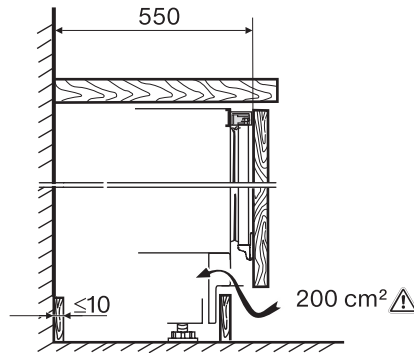

K 31222 Ui

Built-under refrigerator

Compactly designed with a practical interior layout.

K31222Ui, K31222Ui-1, K31225Ui, K31252Ui,
K31252Ui-1, K31242UiF, K31242UiF-1, F31202Ui
(installation drawings)

K31222Ui, K31222Ui-1, K31225Ui, K31252Ui,
K31252Ui-1, K31242UiF, K31242UiF-1, F31202Ui, side
view (installation draw)

K31222Ui, K31222Ui-1, K31225Ui, K31252Ui,
K31252Ui-1, K31242UiF, K31242UiF-1 F31202Ui
(installation drawings)