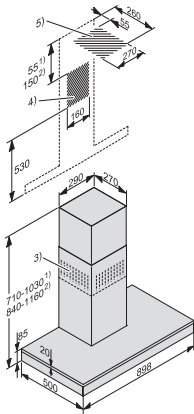

DA 6698 W Puristic Edition 6000

Wall mounted cooker hood

with energy-efficient LED lighting and touch controls for simple operation.

DA 6698 W, CLST (Installation drawing)

1. Extraction, 2. Recirculation, 3 Ventilation grilles at the top for recirculation, 4. + 5. Vent cut-out positions (Area 5 not required for recirculation)