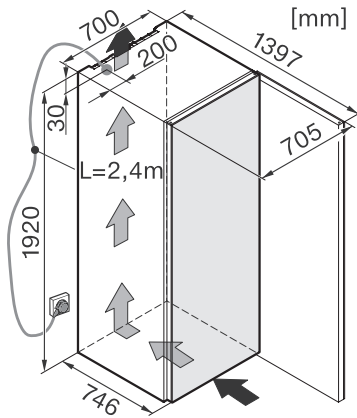

KWT 6834 SGS

Freestanding wine unit

FlexiFrame and SommelierSet for the perfect enjoyment of your wine.

KWT6831SG, KWT6832SGS, KWT6833SG,
KWT6834SGS (Installation drawings)