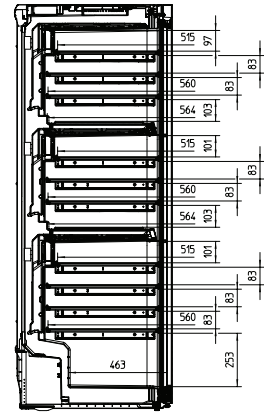

KWT 6834 SGS

Freestanding wine unit

FlexiFrame and SommelierSet for the perfect enjoyment of your wine.

EAN: 4002515716670 / Material number: 10409090 / Old Material Number: 36683400EU2

|                             |         |
|-----------------------------|---------|
| Current consumption (mA)    | 1500    |
| Voltage in V                | 220-240 |
| Fuse rating in A            | 10      |
| Number of phases            | 1       |
| Frequency in Hz             | 50      |
| Length of supply lead in m  | 2,8     |
| <b>Accessories included</b> |         |
| Active AirClean filter      | •       |

## KWT 6834 SGS

Freestanding wine unit

FlexiFrame and SommelierSet for the perfect enjoyment of your wine.

KWT6831SG, KWT6832SGS, KWT6833SG,  
KWT6834SGS (Installation drawings)

KWT6831SG, KWT6832SGS, KWT6833SG,  
KWT6834SGS (Installation drawings)

KWT6831SG, KWT6833SG, KWT6832SGS,  
KWT6834SGS (Installation drawings)