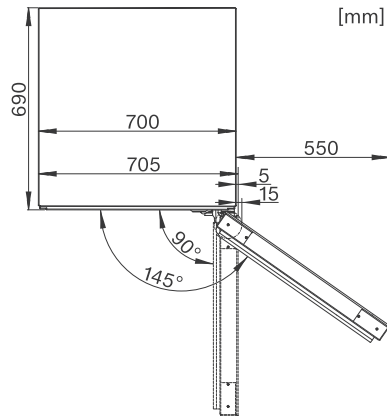

KWT6831SG, KWT6832SGS, KWT6833SG,
KWT6834SGS (Installation drawings)